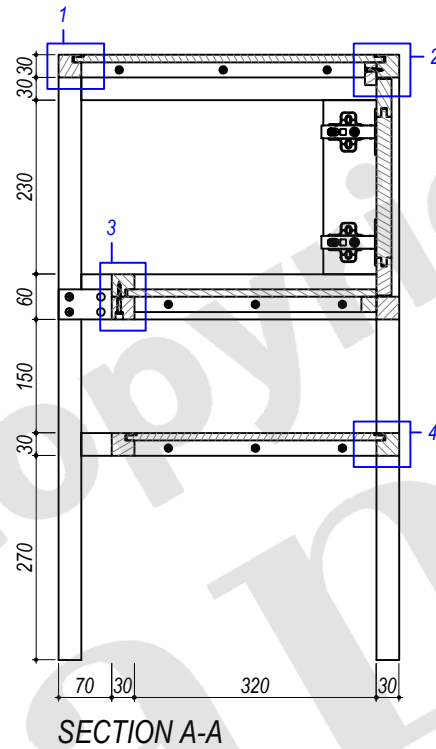

BOTTOM VIEW

FRONT VIEW

SIDE VIEW

REAR VIEW

TOP VIEW

Drawn by Putro	Approved by Sinda	Document Types Technical Drawing	PU Code VAN0084	Document Status Released			
 4, Allée du Progrès - Area Park Bâtiment 4 - 59320 Englos			PU Description Arty Teak Vanity Cabinet 60	DIM W600xD450xH800mm		Scale nts	
				Rev 01	Date of issue 2023/05/09	Size A4	Sheet 2 / 6

DETAIL 1
Scale : 1 : 2

DETAIL 2
Scale : 1 : 2

DETAIL 4
Scale : 1 : 2

DETAIL 3
Scale : 1 : 2

Drawn by Putro	Approved by Sinda	Document Types Technical Drawing	PU Code VAN0084	Document Status Released		
 4, Allée du Progrès - Area Park Bâtiment 4 - 59320 Englos			PU Description Arty Teak Vanity Cabinet 60	DIM W600xD450xH800mm		Scale 1 : 10
				Rev 01	Date of issue 2023/05/09	Size A4

FRONT VIEW

DETAIL 5
Scale : 1 : 2

DETAIL 6
Scale : 1 : 2

SECTION B-B

Drawn by Putro	Approved by Sinda	Document Types Technical Drawing	PU Code VAN0084	Document Status Released			
 4, Allée du Progrès - Area Park Bâtiment 4 - 59320 Englos			PU Description Arty Teak Vanity Cabinet 60	DIM W600xD450xH800mm		Scale 1 : 10	
				Rev 01	Date of issue 2023/05/09	Size A4	Sheet 4 / 6

Drawn by Putro	Approved by Sinda	Document Types Technical Drawing	PU Code VAN0084	Document Status Released			
 4, Allée du Progrès - Area Park Bâtiment 4 - 59320 Englos			PU Description Arty Teak Vanity Cabinet 60	DIM W600xD450xH800mm		Scale 1 : 8	
				Rev 01	Date of issue 2023/05/09	Size A4	Sheet 6 / 6