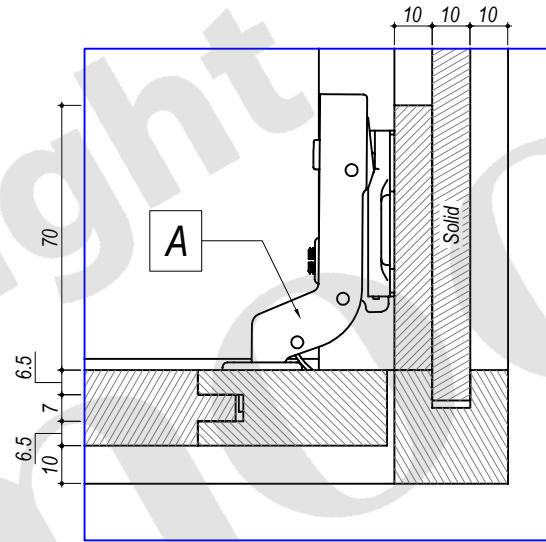

DETAIL 1
Scale : 1 : 2

DETAIL 2
Scale : 1 : 2

DETAIL 4
Scale : 1 : 2

DETAIL 3
Scale : 1 : 2

Drawn by Putro	Approved by Sinda	Document Types Technical Drawing	PU Code VAN0084	Document Status Released		
 4, Allée du Progrès - Area Park Bâtiment 4 - 59320 Englos			PU Description Arty Teak Vanity Cabinet 60	DIM W600xD450xH800mm		Scale 1 : 10
				Rev 01	Date of issue 2023/05/09	Size A4

FRONT VIEW

DETAIL 5
Scale : 1 : 2

DETAIL 6
Scale : 1 : 2

SECTION B-B

Drawn by Putro	Approved by Sinda	Document Types Technical Drawing	PU Code VAN0084	Document Status Released			
 4, Allée du Progrès - Area Park Bâtiment 4 - 59320 Englos			PU Description Arty Teak Vanity Cabinet 60	DIM W600xD450xH800mm		Scale 1 : 10	
				Rev 01	Date of issue 2023/05/09	Size A4	Sheet 4 / 6

SECTION C-C

DETAIL 7
Scale : 1 : 2

DETAIL 8
Scale : 1 : 2

DETAIL 9
Scale : 1 : 2

TOP VIEW

HARDWARE LIST :

A. Hinges (1 set)

Opt.1 : Hettich : 9 071 207