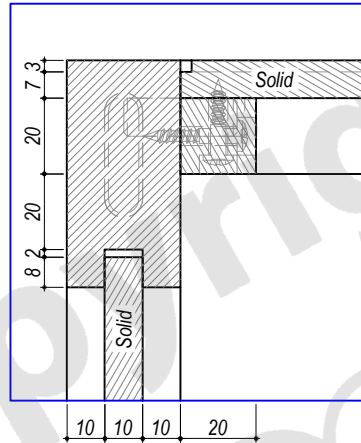

DETAIL 1
Scale : 1 : 2

DETAIL 2
Scale : 1 : 2

DETAIL 4
Scale : 1 : 2

DETAIL 3
Scale : 1 : 2

Drawn by Putro	Approved by Sinda	Document Types Technical Drawing	PU Code VAN0084	Document Status Released		
 4, Allée du Progrès - Area Park Bâtiment 4 - 59320 Englos			PU Description Arty Teak Vanity Cabinet 60	DIM W600xD450xH800mm		Scale 1 : 10
				Rev 01	Date of issue 2023/05/09	Size A4

FRONT VIEW

DETAIL 5
Scale : 1 : 2

DETAIL 6
Scale : 1 : 2

SECTION B-B

Drawn by Putro	Approved by Sinda	Document Types Technical Drawing	PU Code VAN0084	Document Status Released			
 4, Allée du Progrès - Area Park Bâtiment 4 - 59320 Englos			PU Description Arty Teak Vanity Cabinet 60	DIM W600xD450xH800mm		Scale 1 : 10	
				Rev 01	Date of issue 2023/05/09	Size A4	Sheet 4 / 6

SECTION C-C

DETAIL 7
Scale : 1 : 2

DETAIL 8
Scale : 1 : 2

DETAIL 9
Scale : 1 : 2

TOP VIEW

HARDWARE LIST :

A. Hinges (1 set)

Opt.1 : Hettich : 9 071 207

Drawn by Putro	Approved by Sinda	Document Types Technical Drawing	PU Code VAN0084	Document Status Released			
 4, Allée du Progrès - Area Park Bâtiment 4 - 59320 Englos			PU Description Arty Teak Vanity Cabinet 60	DIM W600xD450xH800mm		Scale 1 : 8	
				Rev 01	Date of issue 2023/05/09	Size A4	Sheet 6 / 6