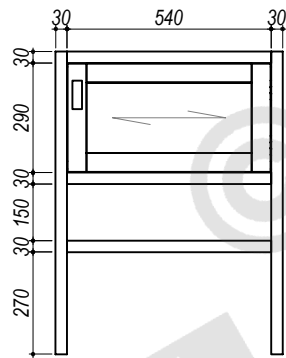

Drawn by <i>Putro</i>	Approved by <i>Sinda</i>	Document Types <i>Technical Drawing</i>	PU Code VAN0084	Document Status Released	
 4, Allée du Progrès - Area Park Bâtiment 4 - 59320 Englos			PU Description Arty Teak Vanity Cabinet 60	DIM W600xD450xH800mm	
				Scale nts	Rev 01

BOTTOM VIEW

FRONT VIEW

SIDE VIEW

REAR VIEW

TOP VIEW

Drawn by Putro	Approved by Sinda	Document Types Technical Drawing	PU Code VAN0084	Document Status Released			
 4, Allée du Progrès - Area Park Bâtiment 4 - 59320 Englos			PU Description Arty Teak Vanity Cabinet 60	DIM W600xD450xH800mm		Scale nts	
				Rev 01	Date of issue 2023/05/09	Size A4	Sheet 2 / 6

DETAIL 1
Scale : 1 : 2

DETAIL 2
Scale : 1 : 2

DETAIL 4
Scale : 1 : 2

DETAIL 3
Scale : 1 : 2

Drawn by Putro	Approved by Sinda	Document Types Technical Drawing	PU Code VAN0084	Document Status Released		
 4, Allée du Progrès - Area Park Bâtiment 4 - 59320 Englos			PU Description Arty Teak Vanity Cabinet 60	DIM W600xD450xH800mm		Scale 1 : 10
				Rev 01	Date of issue 2023/05/09	Size A4

FRONT VIEW

DETAIL 5
Scale : 1 : 2

DETAIL 6
Scale : 1 : 2

SECTION B-B

Drawn by Putro	Approved by Sinda	Document Types Technical Drawing	PU Code VAN0084	Document Status Released			
 4, Allée du Progrès - Area Park Bâtiment 4 - 59320 Englos			PU Description Arty Teak Vanity Cabinet 60	DIM W600xD450xH800mm		Scale 1 : 10	
				Rev 01	Date of issue 2023/05/09	Size A4	Sheet 4 / 6