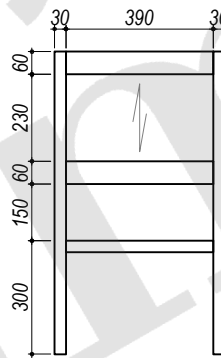

Drawn by <i>Putro</i>	Approved by <i>Sinda</i>	Document Types <i>Technical Drawing</i>	PU Code VAN0084	Document Status Released	
 4, Allée du Progrès - Area Park Bâtiment 4 - 59320 Englos			PU Description Arty Teak Vanity Cabinet 60	DIM W600xD450xH800mm	
				Scale nts	Rev 01

BOTTOM VIEW

FRONT VIEW

SIDE VIEW

REAR VIEW

TOP VIEW

Drawn by Putro	Approved by Sinda	Document Types Technical Drawing	PU Code VAN0084	Document Status Released			
 4, Allée du Progrès - Area Park Bâtiment 4 - 59320 Englos			PU Description Arty Teak Vanity Cabinet 60	DIM W600xD450xH800mm		Scale nts	
				Rev 01	Date of issue 2023/05/09	Size A4	Sheet 2 / 6

DETAIL 1
Scale : 1 : 2

DETAIL 2
Scale : 1 : 2

DETAIL 4
Scale : 1 : 2

DETAIL 3
Scale : 1 : 2

Drawn by Putro	Approved by Sinda	Document Types Technical Drawing	PU Code VAN0084	Document Status Released		
 4, Allée du Progrès - Area Park Bâtiment 4 - 59320 Englos			PU Description Arty Teak Vanity Cabinet 60	DIM W600xD450xH800mm		Scale 1 : 10
				Rev 01	Date of issue 2023/05/09	Size A4

FRONT VIEW

DETAIL 5
Scale : 1 : 2

DETAIL 6
Scale : 1 : 2

SECTION B-B

Drawn by Putro	Approved by Sinda	Document Types Technical Drawing	PU Code VAN0084	Document Status Released			
 4, Allée du Progrès - Area Park Bâtiment 4 - 59320 Englos			PU Description Arty Teak Vanity Cabinet 60	DIM W600xD450xH800mm		Scale 1 : 10	
				Rev 01	Date of issue 2023/05/09	Size A4	Sheet 4 / 6