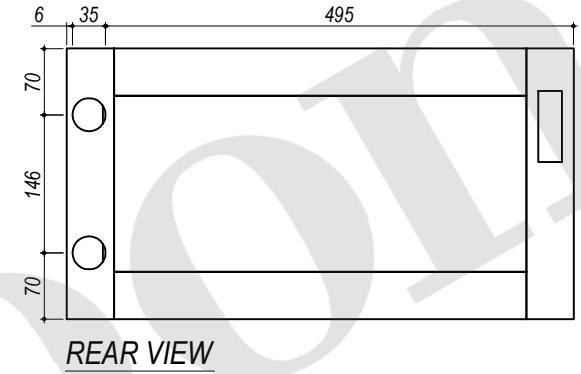

SECTION C-C

DETAIL 7
Scale : 1 : 2

DETAIL 8
Scale : 1 : 2

DETAIL 9
Scale : 1 : 2

TOP VIEW

HARDWARE LIST :

A. Hinges (1 set)

Opt.1 : Hettich : 9 071 207

Opt.2 : Hafele : 311.60.527

B. Plastic glides (4 pcs)

C. Anti tip (1 set)

Drawn by Putro	Approved by Sinda	Document Types Technical Drawing	PU Code VAN0084	Document Status Released			
 4, Allée du Progrès - Area Park Bâtiment 4 - 59320 Englos			PU Description Arty Teak Vanity Cabinet 60	DIM W600xD450xH800mm		Scale 1 : 10	
				Rev 01	Date of issue 2023/05/09	Size A4	Sheet 5 / 6

Drawn by Putro	Approved by Sinda	Document Types Technical Drawing	PU Code VAN0084	Document Status Released			
 4, Allée du Progrès - Area Park Bâtiment 4 - 59320 Englos			PU Description Arty Teak Vanity Cabinet 60	DIM W600xD450xH800mm		Scale 1 : 8	
				Rev 01	Date of issue 2023/05/09	Size A4	Sheet 6 / 6