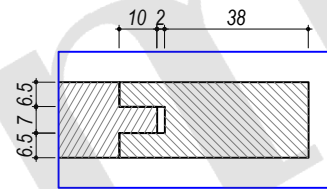

SECTION C-C

DETAIL 7
Scale : 1 : 2

DETAIL 8
Scale : 1 : 2

DETAIL 9
Scale : 1 : 2

TOP VIEW

HARDWARE LIST :

A. Hinges (1 set)

Opt.1 : Hettich : 9 071 207

Opt.2 : Hafele : 311.60.527

B. Plastic glides (4 pcs)

C. Anti tip (1 set)

Drawn by Putro	Approved by Sinda	Document Types Technical Drawing	PU Code VAN0084	Document Status Released			
 4, Allée du Progrès - Area Park Bâtiment 4 - 59320 Englos			PU Description Arty Teak Vanity Cabinet 60	DIM W600xD450xH800mm		Scale 1 : 10	
				Rev 01	Date of issue 2023/05/09	Size A4	Sheet 5 / 6