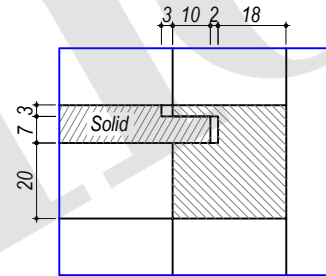

BOTTOM VIEW

FRONT VIEW

SIDE VIEW

REAR VIEW

TOP VIEW

Drawn by Putro	Approved by Sinda	Document Types Technical Drawing	PU Code VAN0084	Document Status Released			
 4, Allée du Progrès - Area Park Bâtiment 4 - 59320 Englos			PU Description Arty Teak Vanity Cabinet 60	DIM W600xD450xH800mm		Scale nts	
				Rev 01	Date of issue 2023/05/09	Size A4	Sheet 2 / 6

DETAIL 1
Scale : 1 : 2

DETAIL 2
Scale : 1 : 2

DETAIL 4
Scale : 1 : 2

DETAIL 3
Scale : 1 : 2

Drawn by Putro	Approved by Sinda	Document Types Technical Drawing	PU Code VAN0084	Document Status Released		
 4, Allée du Progrès - Area Park Bâtiment 4 - 59320 Englos			PU Description Arty Teak Vanity Cabinet 60	DIM W600xD450xH800mm		Scale 1 : 10
				Rev 01	Date of issue 2023/05/09	Size A4

FRONT VIEW

DETAIL 5
Scale : 1 : 2

DETAIL 6
Scale : 1 : 2

SECTION B-B

Drawn by Putro	Approved by Sinda	Document Types Technical Drawing	PU Code VAN0084	Document Status Released			
 4, Allée du Progrès - Area Park Bâtiment 4 - 59320 Englos			PU Description Arty Teak Vanity Cabinet 60	DIM W600xD450xH800mm		Scale 1 : 10	
				Rev 01	Date of issue 2023/05/09	Size A4	Sheet 4 / 6