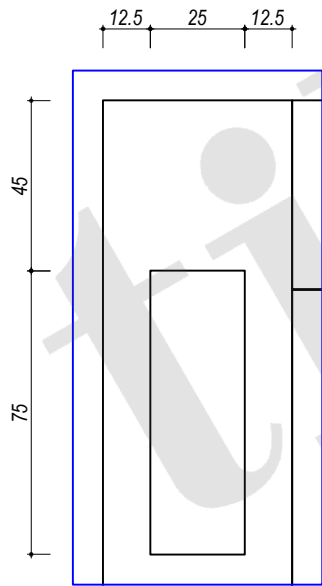

FRONT VIEW

DETAIL 5
Scale : 1 : 2

DETAIL 6
Scale : 1 : 2

SECTION B-B

Drawn by Putro	Approved by Sinda	Document Types Technical Drawing	PU Code VAN0084	Document Status Released			
 4, Allée du Progrès - Area Park Bâtiment 4 - 59320 Englos			PU Description Arty Teak Vanity Cabinet 60	DIM W600xD450xH800mm		Scale 1 : 10	
				Rev 01	Date of issue 2023/05/09	Size A4	Sheet 4 / 6

SECTION C-C

DETAIL 7
Scale : 1 : 2

DETAIL 8
Scale : 1 : 2

DETAIL 9
Scale : 1 : 2

TOP VIEW

HARDWARE LIST :

A. Hinges (1 set)

Opt.1 : Hettich : 9 071 207

Opt.2 : Hafele : 311.60.527

B. Plastic glides (4 pcs)

C. Anti tip (1 set)

Drawn by Putro	Approved by Sinda	Document Types Technical Drawing	PU Code VAN0084	Document Status Released			
 4, Allée du Progrès - Area Park Bâtiment 4 - 59320 Englos			PU Description Arty Teak Vanity Cabinet 60	DIM W600xD450xH800mm		Scale 1 : 10	
				Rev 01	Date of issue 2023/05/09	Size A4	Sheet 5 / 6

Drawn by Putro	Approved by Sinda	Document Types Technical Drawing	PU Code VAN0084	Document Status Released			
 4, Allée du Progrès - Area Park Bâtiment 4 - 59320 Englos			PU Description Arty Teak Vanity Cabinet 60	DIM W600xD450xH800mm		Scale 1 : 8	
				Rev 01	Date of issue 2023/05/09	Size A4	Sheet 6 / 6