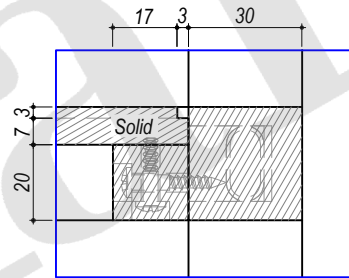

FRONT VIEW

DETAIL 5
Scale : 1 : 2

DETAIL 6
Scale : 1 : 2

SECTION B-B

Drawn by Putro	Approved by Sinda	Document Types Technical Drawing	PU Code VAN0084	Document Status Released			
 4, Allée du Progrès - Area Park Bâtiment 4 - 59320 Englos			PU Description Arty Teak Vanity Cabinet 60	DIM W600xD450xH800mm		Scale 1 : 10	
				Rev 01	Date of issue 2023/05/09	Size A4	Sheet 4 / 6

SECTION C-C

DETAIL 7
Scale : 1 : 2

DETAIL 8
Scale : 1 : 2

DETAIL 9
Scale : 1 : 2

TOP VIEW

HARDWARE LIST :

A. Hinges (1 set)

Opt.1 : Hettich : 9 071 207