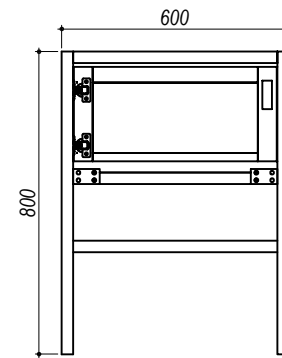

Drawn by <i>Putro</i>	Approved by <i>Sinda</i>	Document Types <i>Technical Drawing</i>	PU Code VAN0084	Document Status Released	
 4, Allée du Progrès - Area Park Bâtiment 4 - 59320 Englos			PU Description Arty Teak Vanity Cabinet 60	DIM W600xD450xH800mm	
				Scale nts	Rev 01

BOTTOM VIEW

FRONT VIEW

SIDE VIEW

REAR VIEW

TOP VIEW

Drawn by Putro	Approved by Sinda	Document Types Technical Drawing	PU Code VAN0084	Document Status Released			
 4, Allée du Progrès - Area Park Bâtiment 4 - 59320 Englos			PU Description Arty Teak Vanity Cabinet 60	DIM W600xD450xH800mm		Scale nts	
				Rev 01	Date of issue 2023/05/09	Size A4	Sheet 2 / 6

DETAIL 1
Scale : 1 : 2

DETAIL 2
Scale : 1 : 2

DETAIL 4
Scale : 1 : 2

DETAIL 3
Scale : 1 : 2

Drawn by Putro	Approved by Sinda	Document Types Technical Drawing	PU Code VAN0084	Document Status Released		
 4, Allée du Progrès - Area Park Bâtiment 4 - 59320 Englos			PU Description Arty Teak Vanity Cabinet 60	DIM W600xD450xH800mm		Scale 1 : 10
				Rev 01	Date of issue 2023/05/09	Size A4

FRONT VIEW

DETAIL 5
Scale : 1 : 2

DETAIL 6
Scale : 1 : 2

SECTION B-B

Drawn by Putro	Approved by Sinda	Document Types Technical Drawing	PU Code VAN0084	Document Status Released			
 4, Allée du Progrès - Area Park Bâtiment 4 - 59320 Englos			PU Description Arty Teak Vanity Cabinet 60	DIM W600xD450xH800mm		Scale 1 : 10	
				Rev 01	Date of issue 2023/05/09	Size A4	Sheet 4 / 6