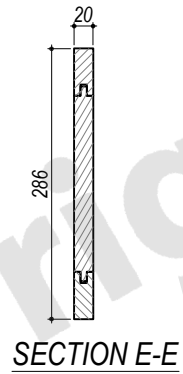

FRONT VIEW

DETAIL 5
Scale : 1 : 2

DETAIL 6
Scale : 1 : 2

SECTION B-B

Drawn by Putro	Approved by Sinda	Document Types Technical Drawing	PU Code VAN0084	Document Status Released			
 4, Allée du Progrès - Area Park Bâtiment 4 - 59320 Englos			PU Description Arty Teak Vanity Cabinet 60	DIM W600xD450xH800mm		Scale 1 : 10	
				Rev 01	Date of issue 2023/05/09	Size A4	Sheet 4 / 6

SECTION C-C

DETAIL 7
Scale : 1 : 2

DETAIL 8
Scale : 1 : 2

DETAIL 9
Scale : 1 : 2

TOP VIEW

HARDWARE LIST :

A. Hinges (1 set)

Opt.1 : Hettich : 9 071 207

Opt.2 : Hafele : 311.60.527

B. Plastic glides (4 pcs)

C. Anti tip (1 set)

Drawn by Putro	Approved by Sinda	Document Types Technical Drawing	PU Code VAN0084	Document Status Released			
 4, Allée du Progrès - Area Park Bâtiment 4 - 59320 Englos			PU Description Arty Teak Vanity Cabinet 60	DIM W600xD450xH800mm		Scale 1 : 10	
				Rev 01	Date of issue 2023/05/09	Size A4	Sheet 5 / 6

Drawn by Putro	Approved by Sinda	Document Types Technical Drawing	PU Code VAN0084	Document Status Released			
 4, Allée du Progrès - Area Park Bâtiment 4 - 59320 Englos			PU Description Arty Teak Vanity Cabinet 60	DIM W600xD450xH800mm		Scale 1 : 8	
				Rev 01	Date of issue 2023/05/09	Size A4	Sheet 6 / 6