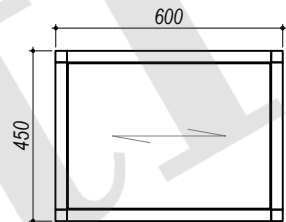

BOTTOM VIEW

FRONT VIEW

SIDE VIEW

REAR VIEW

TOP VIEW

Drawn by Putro	Approved by Sinda	Document Types Technical Drawing	PU Code VAN0084	Document Status Released			
 4, Allée du Progrès - Area Park Bâtiment 4 - 59320 Englos			PU Description Arty Teak Vanity Cabinet 60	DIM W600xD450xH800mm		Scale nts	
				Rev 01	Date of issue 2023/05/09	Size A4	Sheet 2 / 6

DETAIL 1
Scale : 1 : 2

DETAIL 2
Scale : 1 : 2

DETAIL 4
Scale : 1 : 2

DETAIL 3
Scale : 1 : 2

Drawn by Putro	Approved by Sinda	Document Types Technical Drawing	PU Code VAN0084	Document Status Released		
 4, Allée du Progrès - Area Park Bâtiment 4 - 59320 Englos			PU Description Arty Teak Vanity Cabinet 60	DIM W600xD450xH800mm		Scale 1 : 10
				Rev 01	Date of issue 2023/05/09	Size A4

FRONT VIEW

DETAIL 5
Scale : 1 : 2

DETAIL 6
Scale : 1 : 2

SECTION B-B

Drawn by Putro	Approved by Sinda	Document Types Technical Drawing	PU Code VAN0084	Document Status Released			
 4, Allée du Progrès - Area Park Bâtiment 4 - 59320 Englos			PU Description Arty Teak Vanity Cabinet 60	DIM W600xD450xH800mm		Scale 1 : 10	
				Rev 01	Date of issue 2023/05/09	Size A4	Sheet 4 / 6