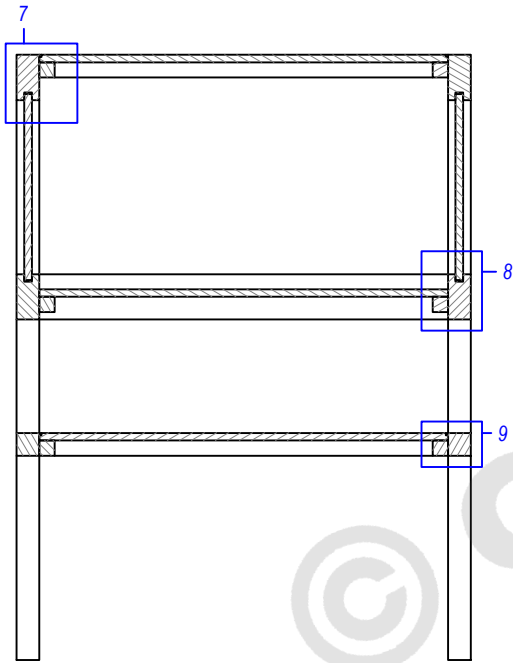

FRONT VIEW

DETAIL 5
Scale : 1 : 2

DETAIL 6
Scale : 1 : 2

SECTION B-B

Drawn by Putro	Approved by Sinda	Document Types Technical Drawing	PU Code VAN0084	Document Status Released			
 4, Allée du Progrès - Area Park Bâtiment 4 - 59320 Englos			PU Description Arty Teak Vanity Cabinet 60	DIM W600xD450xH800mm		Scale 1 : 10	
				Rev 01	Date of issue 2023/05/09	Size A4	Sheet 4 / 6

SECTION C-C

DETAIL 7
Scale : 1 : 2

DETAIL 8
Scale : 1 : 2

DETAIL 9
Scale : 1 : 2

TOP VIEW

HARDWARE LIST :

A. Hinges (1 set)

Opt.1 : Hettich : 9 071 207