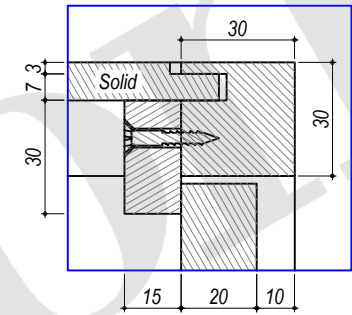

BOTTOM VIEW

FRONT VIEW

SIDE VIEW

REAR VIEW

TOP VIEW

Drawn by Putro	Approved by Sinda	Document Types Technical Drawing	PU Code VAN0084	Document Status Released			
 4, Allée du Progrès - Area Park Bâtiment 4 - 59320 Englos			PU Description Arty Teak Vanity Cabinet 60	DIM W600xD450xH800mm		Scale nts	
				Rev 01	Date of issue 2023/05/09	Size A4	Sheet 2 / 6

DETAIL 1
Scale : 1 : 2

DETAIL 2
Scale : 1 : 2

DETAIL 4
Scale : 1 : 2

DETAIL 3
Scale : 1 : 2

Drawn by Putro	Approved by Sinda	Document Types Technical Drawing	PU Code VAN0084	Document Status Released		
 4, Allée du Progrès - Area Park Bâtiment 4 - 59320 Englos			PU Description Arty Teak Vanity Cabinet 60	DIM W600xD450xH800mm		Scale 1 : 10
				Rev 01	Date of issue 2023/05/09	Size A4