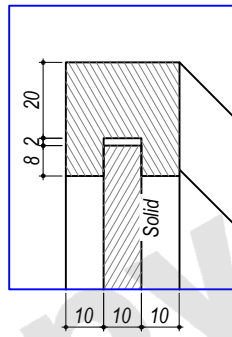

BOTTOM VIEW

FRONT VIEW

SIDE VIEW

REAR VIEW

TOP VIEW

Drawn by Putro	Approved by Sinda	Document Types Technical Drawing	PU Code VAN0084	Document Status Released			
 4, Allée du Progrès - Area Park Bâtiment 4 - 59320 Englos			PU Description Arty Teak Vanity Cabinet 60	DIM W600xD450xH800mm		Scale nts	
				Rev 01	Date of issue 2023/05/09	Size A4	Sheet 2 / 6

DETAIL 1
Scale : 1 : 2

DETAIL 2
Scale : 1 : 2

DETAIL 4
Scale : 1 : 2

DETAIL 3
Scale : 1 : 2

Drawn by Putro	Approved by Sinda	Document Types Technical Drawing	PU Code VAN0084	Document Status Released		
 4, Allée du Progrès - Area Park Bâtiment 4 - 59320 Englos			PU Description Arty Teak Vanity Cabinet 60	DIM W600xD450xH800mm		Scale 1 : 10
				Rev 01	Date of issue 2023/05/09	Size A4

FRONT VIEW

DETAIL 5
Scale : 1 : 2

DETAIL 6
Scale : 1 : 2

SECTION B-B

Drawn by Putro	Approved by Sinda	Document Types Technical Drawing	PU Code VAN0084	Document Status Released			
 4, Allée du Progrès - Area Park Bâtiment 4 - 59320 Englos			PU Description Arty Teak Vanity Cabinet 60	DIM W600xD450xH800mm		Scale 1 : 10	
				Rev 01	Date of issue 2023/05/09	Size A4	Sheet 4 / 6

SECTION C-C

DETAIL 7
Scale : 1 : 2

DETAIL 8
Scale : 1 : 2

DETAIL 9
Scale : 1 : 2

TOP VIEW

HARDWARE LIST :

A. Hinges (1 set)

Opt.1 : Hettich : 9 071 207