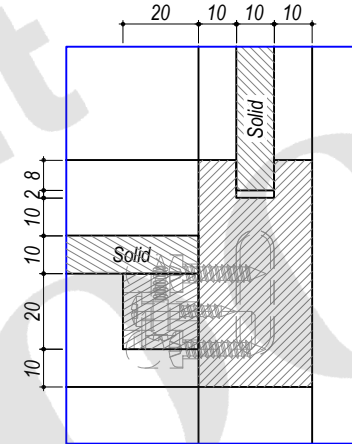

DETAIL 1
Scale : 1 : 2

DETAIL 2
Scale : 1 : 2

DETAIL 4
Scale : 1 : 2

DETAIL 3
Scale : 1 : 2

Drawn by Putro	Approved by Sinda	Document Types Technical Drawing	PU Code VAN0084	Document Status Released		
 4, Allée du Progrès - Area Park Bâtiment 4 - 59320 Englos			PU Description Arty Teak Vanity Cabinet 60	DIM W600xD450xH800mm		Scale 1 : 10
				Rev 01	Date of issue 2023/05/09	Size A4

FRONT VIEW

DETAIL 5
Scale : 1 : 2

DETAIL 6
Scale : 1 : 2

SECTION B-B

Drawn by Putro	Approved by Sinda	Document Types Technical Drawing	PU Code VAN0084	Document Status Released			
 4, Allée du Progrès - Area Park Bâtiment 4 - 59320 Englos			PU Description Arty Teak Vanity Cabinet 60	DIM W600xD450xH800mm		Scale 1 : 10	
				Rev 01	Date of issue 2023/05/09	Size A4	Sheet 4 / 6

SECTION C-C

DETAIL 7
Scale : 1 : 2

DETAIL 8
Scale : 1 : 2

DETAIL 9
Scale : 1 : 2

TOP VIEW

HARDWARE LIST :

A. Hinges (1 set)

Opt.1 : Hettich : 9 071 207

Drawn by Putro	Approved by Sinda	Document Types Technical Drawing	PU Code VAN0084	Document Status Released			
 4, Allée du Progrès - Area Park Bâtiment 4 - 59320 Englos			PU Description Arty Teak Vanity Cabinet 60	DIM W600xD450xH800mm		Scale 1 : 8	
				Rev 01	Date of issue 2023/05/09	Size A4	Sheet 6 / 6