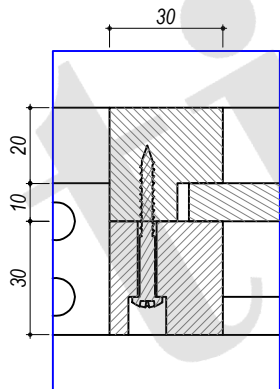

BOTTOM VIEW

FRONT VIEW

SIDE VIEW

REAR VIEW

TOP VIEW

Drawn by Putro	Approved by Sinda	Document Types Technical Drawing	PU Code VAN0084	Document Status Released			
 4, Allée du Progrès - Area Park Bâtiment 4 - 59320 Englos			PU Description Arty Teak Vanity Cabinet 60	DIM W600xD450xH800mm		Scale nts	
				Rev 01	Date of issue 2023/05/09	Size A4	Sheet 2 / 6

DETAIL 1
Scale : 1 : 2

DETAIL 2
Scale : 1 : 2

DETAIL 4
Scale : 1 : 2

DETAIL 3
Scale : 1 : 2

Drawn by Putro	Approved by Sinda	Document Types Technical Drawing	PU Code VAN0084	Document Status Released		
 4, Allée du Progrès - Area Park Bâtiment 4 - 59320 Englos			PU Description Arty Teak Vanity Cabinet 60	DIM W600xD450xH800mm		Scale 1 : 10
				Rev 01	Date of issue 2023/05/09	Size A4

FRONT VIEW

DETAIL 5
Scale : 1 : 2

DETAIL 6
Scale : 1 : 2

SECTION B-B

Drawn by Putro	Approved by Sinda	Document Types Technical Drawing	PU Code VAN0084	Document Status Released			
 4, Allée du Progrès - Area Park Bâtiment 4 - 59320 Englos			PU Description Arty Teak Vanity Cabinet 60	DIM W600xD450xH800mm		Scale 1 : 10	
				Rev 01	Date of issue 2023/05/09	Size A4	Sheet 4 / 6