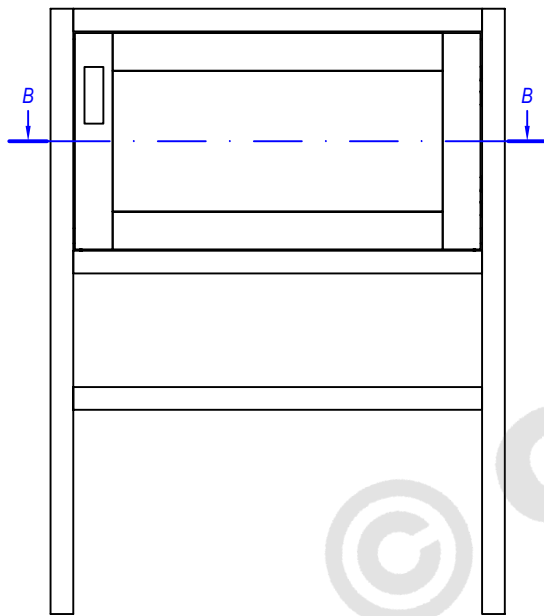

DETAIL 1
Scale : 1 : 2

DETAIL 2
Scale : 1 : 2

DETAIL 4
Scale : 1 : 2

DETAIL 3
Scale : 1 : 2

Drawn by Putro	Approved by Sinda	Document Types Technical Drawing	PU Code VAN0084	Document Status Released		
 4, Allée du Progrès - Area Park Bâtiment 4 - 59320 Englos			PU Description Arty Teak Vanity Cabinet 60	DIM W600xD450xH800mm		Scale 1 : 10
				Rev 01	Date of issue 2023/05/09	Size A4

FRONT VIEW

DETAIL 5
Scale : 1 : 2

DETAIL 6
Scale : 1 : 2

SECTION B-B

Drawn by Putro	Approved by Sinda	Document Types Technical Drawing	PU Code VAN0084	Document Status Released			
 4, Allée du Progrès - Area Park Bâtiment 4 - 59320 Englos			PU Description Arty Teak Vanity Cabinet 60	DIM W600xD450xH800mm		Scale 1 : 10	
				Rev 01	Date of issue 2023/05/09	Size A4	Sheet 4 / 6