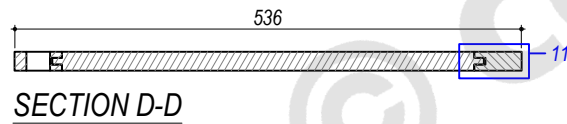

SECTION C-C

DETAIL 7
Scale : 1 : 2

DETAIL 8
Scale : 1 : 2

DETAIL 9
Scale : 1 : 2

TOP VIEW

HARDWARE LIST :

A. Hinges (1 set)

Opt.1 : Hettich : 9 071 207

Opt.2 : Hafele : 311.60.527

B. Plastic glides (4 pcs)

C. Anti tip (1 set)

Drawn by Putro	Approved by Sinda	Document Types Technical Drawing	PU Code VAN0084	Document Status Released			
 4, Allée du Progrès - Area Park Bâtiment 4 - 59320 Englos			PU Description Arty Teak Vanity Cabinet 60	DIM W600xD450xH800mm		Scale 1 : 10	
				Rev 01	Date of issue 2023/05/09	Size A4	Sheet 5 / 6