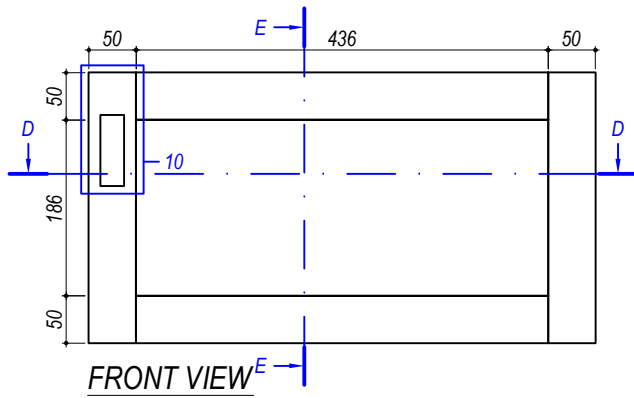

SECTION C-C

DETAIL 7
Scale : 1 : 2

DETAIL 8
Scale : 1 : 2

DETAIL 9
Scale : 1 : 2

TOP VIEW

HARDWARE LIST :

A. Hinges (1 set)

Opt.1 : Hettich : 9 071 207

Opt.2 : Hafele : 311.60.527

B. Plastic glides (4 pcs)

C. Anti tip (1 set)

Drawn by Putro	Approved by Sinda	Document Types Technical Drawing	PU Code VAN0084	Document Status Released			
 4, Allée du Progrès - Area Park Bâtiment 4 - 59320 Englos			PU Description Arty Teak Vanity Cabinet 60	DIM W600xD450xH800mm		Scale 1 : 10	
				Rev 01	Date of issue 2023/05/09	Size A4	Sheet 5 / 6