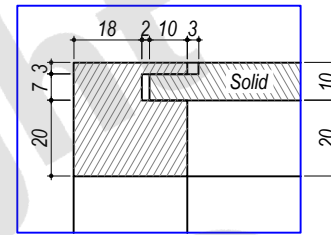

BOTTOM VIEW

FRONT VIEW

SIDE VIEW

REAR VIEW

TOP VIEW

Drawn by Putro	Approved by Sinda	Document Types Technical Drawing	PU Code VAN0084	Document Status Released			
 4, Allée du Progrès - Area Park Bâtiment 4 - 59320 Englos			PU Description Arty Teak Vanity Cabinet 60	DIM W600xD450xH800mm		Scale nts	
				Rev 01	Date of issue 2023/05/09	Size A4	Sheet 2 / 6

DETAIL 1
Scale : 1 : 2

DETAIL 2
Scale : 1 : 2

DETAIL 4
Scale : 1 : 2

DETAIL 3
Scale : 1 : 2

Drawn by Putro	Approved by Sinda	Document Types Technical Drawing	PU Code VAN0084	Document Status Released		
 4, Allée du Progrès - Area Park Bâtiment 4 - 59320 Englos			PU Description Arty Teak Vanity Cabinet 60	DIM W600xD450xH800mm		Scale 1 : 10
				Rev 01	Date of issue 2023/05/09	Size A4