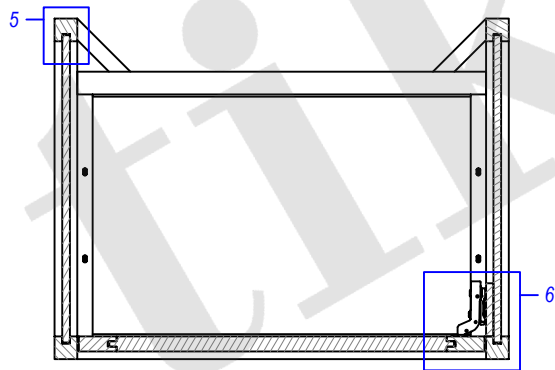

DETAIL 1
Scale : 1 : 2

DETAIL 2
Scale : 1 : 2

DETAIL 4
Scale : 1 : 2

DETAIL 3
Scale : 1 : 2

Drawn by Putro	Approved by Sinda	Document Types Technical Drawing	PU Code VAN0084	Document Status Released		
 4, Allée du Progrès - Area Park Bâtiment 4 - 59320 Englos			PU Description Arty Teak Vanity Cabinet 60	DIM W600xD450xH800mm		Scale 1 : 10
				Rev 01	Date of issue 2023/05/09	Size A4

FRONT VIEW

DETAIL 5
Scale : 1 : 2

DETAIL 6
Scale : 1 : 2

SECTION B-B

Drawn by Putro	Approved by Sinda	Document Types Technical Drawing	PU Code VAN0084	Document Status Released			
 4, Allée du Progrès - Area Park Bâtiment 4 - 59320 Englos			PU Description Arty Teak Vanity Cabinet 60	DIM W600xD450xH800mm		Scale 1 : 10	
				Rev 01	Date of issue 2023/05/09	Size A4	Sheet 4 / 6