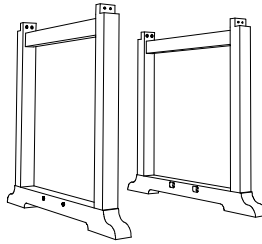

Connector Bolt 35mm

A x8

Allen Key

E x1

JCBC Bolt - 80 mm

B x4

JCBC Bolt - 60 mm

F x1

Cross Nut - 6x13 mm

C x4

Umbrella hole cover - Ø50 mm

D x1