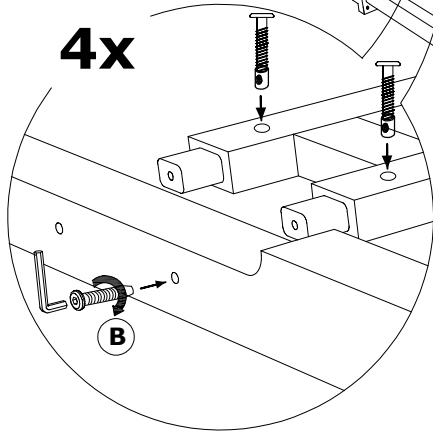

B x4

C x4

E x1

F x1

i

4x

A x8

E x1

ii

4x