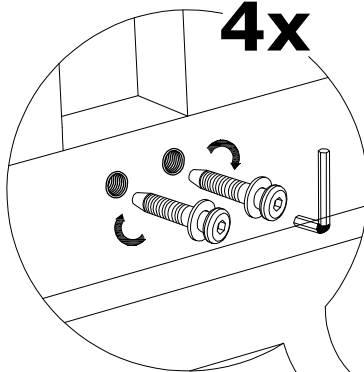

B x4

C x4

E x1

F x1

i

4x

A x8

E x1

ii

4x