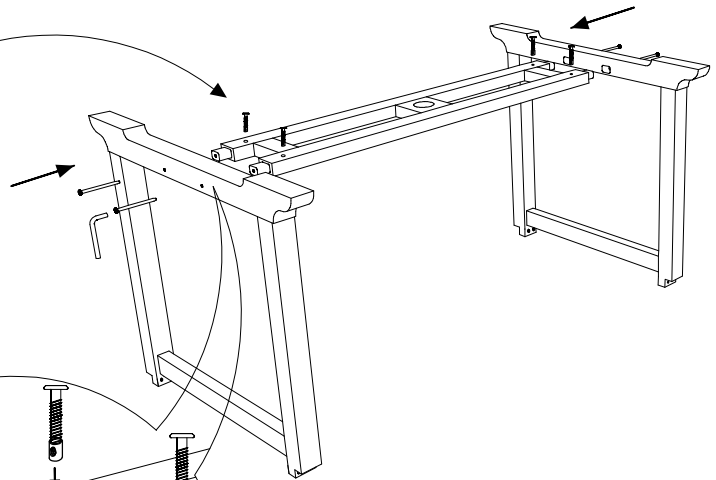

B x4

C x4

E x1

F x1

i

4x

A x8

E x1

ii

4x