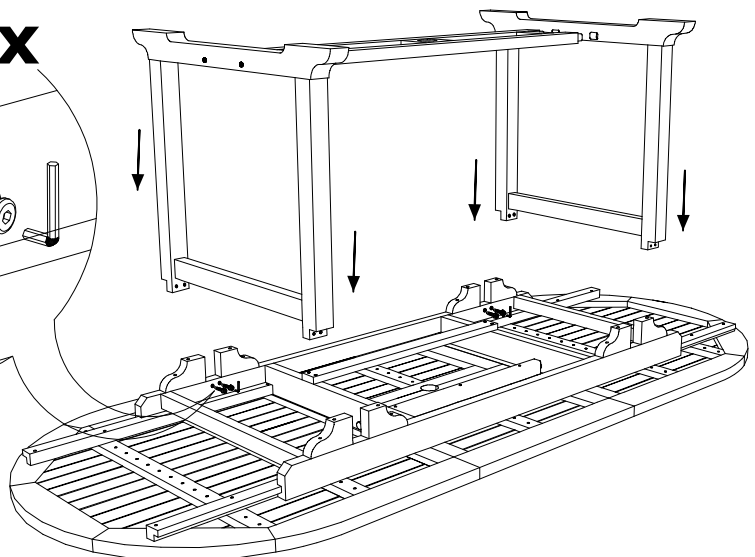

B x4

C x4

E x1

F x1

i

4x

A x8

E x1

ii

4x