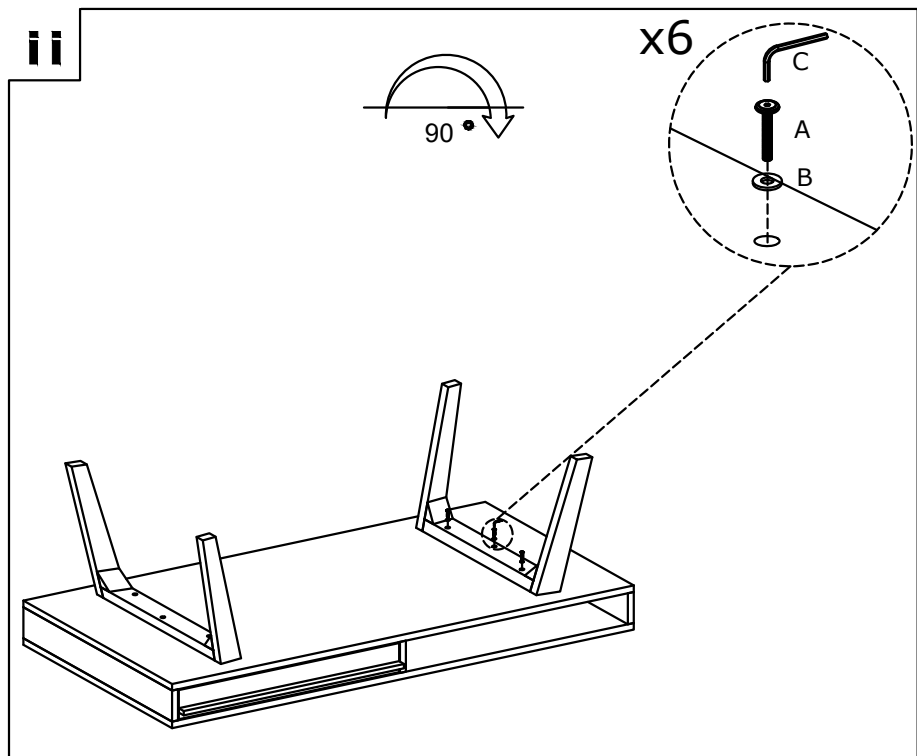

(A)x6

(B)x6

(C) x1