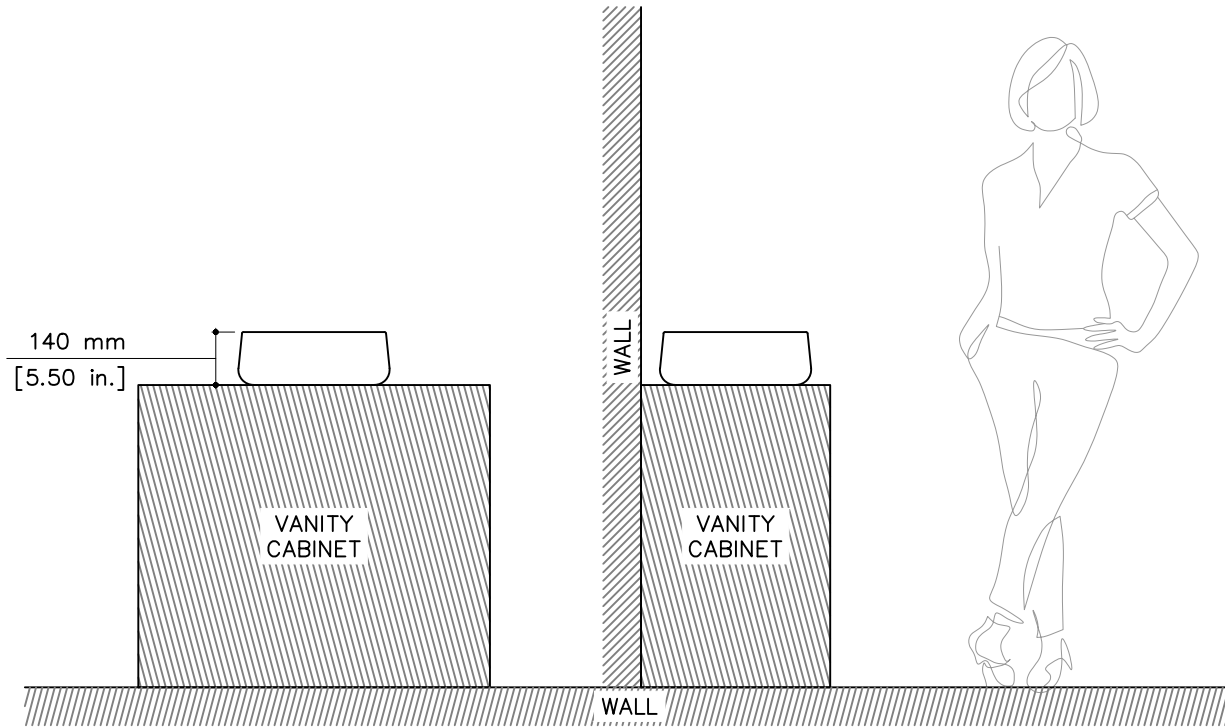

# tikamoon

WAS0023

**W x D x H (mm)**  
470 x 470 x 220

**W x D x H (in.)**  
18.50 x 18.50 x 8.66