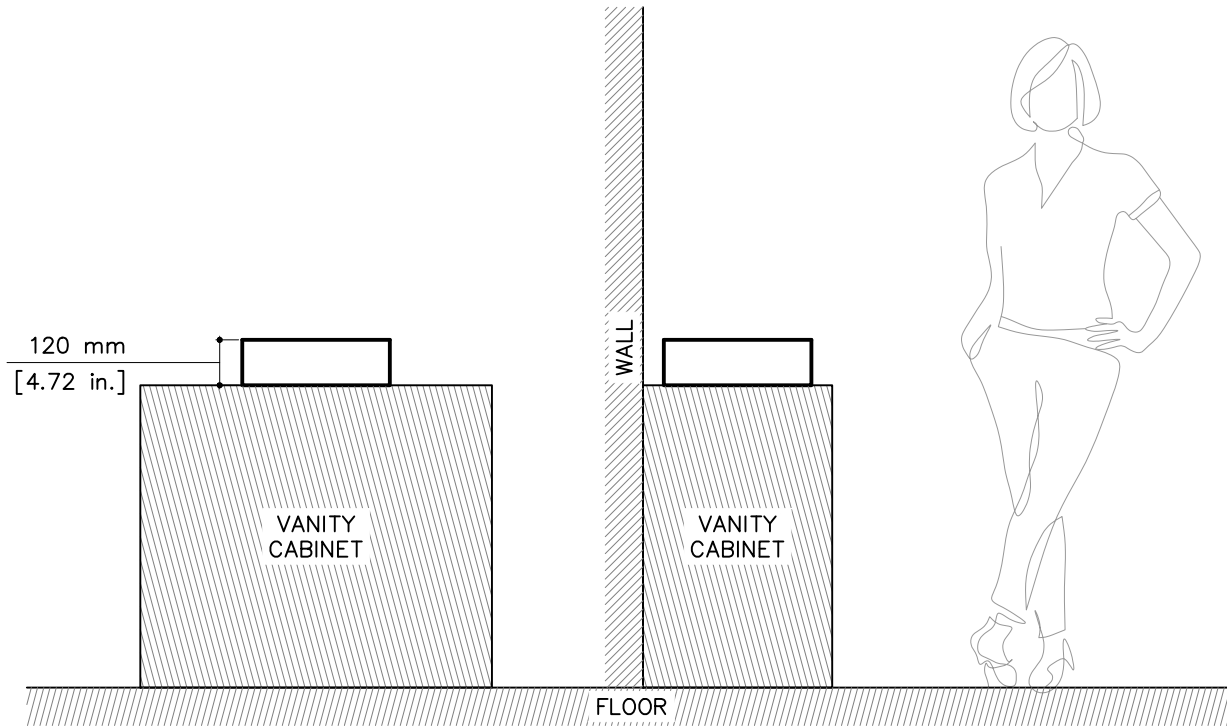

tikamoon

WAS0014

W x D x H (mm)
470 x 470 x 210

W x D x H (in.)
18.5 x 18.5 x 8.26