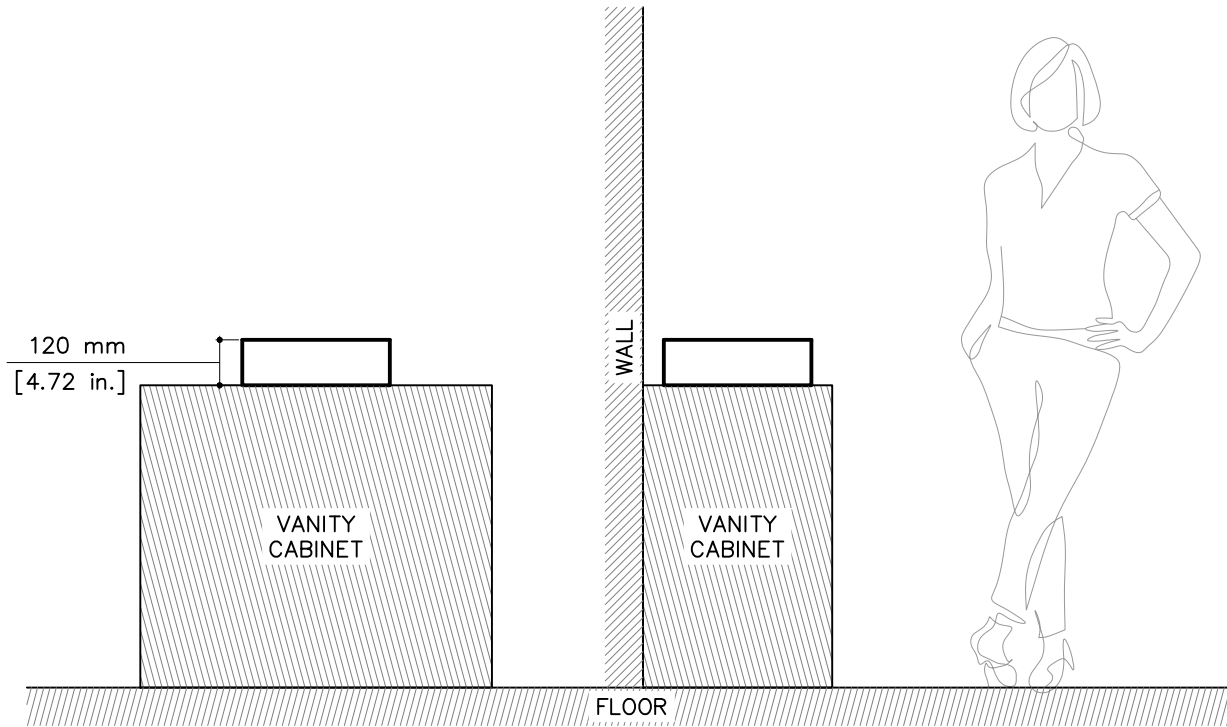

tikamoon

WAS0013

W x D x H (mm)
470 x 470 x 210

W x D x H (in.)
18.5 x 18.5 x 8.26