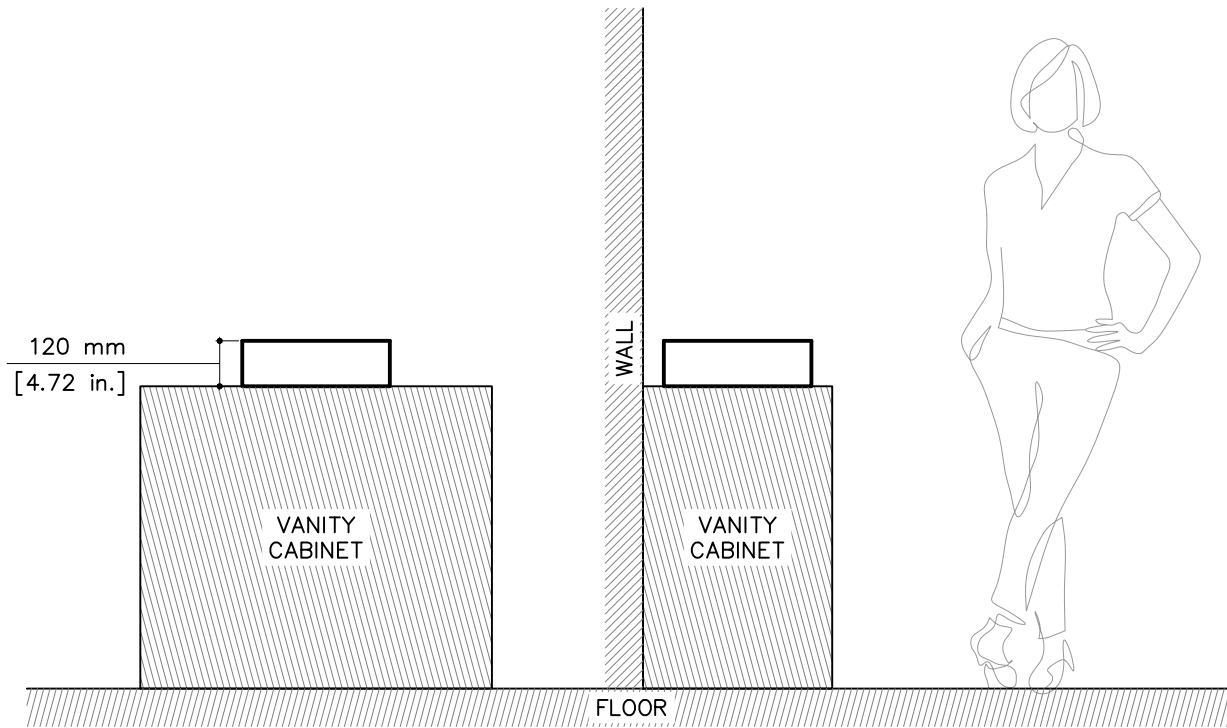

tikamoon

WAS0012

W x D x H (mm)
470 x 470 x 210

W x D x H (in.)
18.5 x 18.5 x 8.26