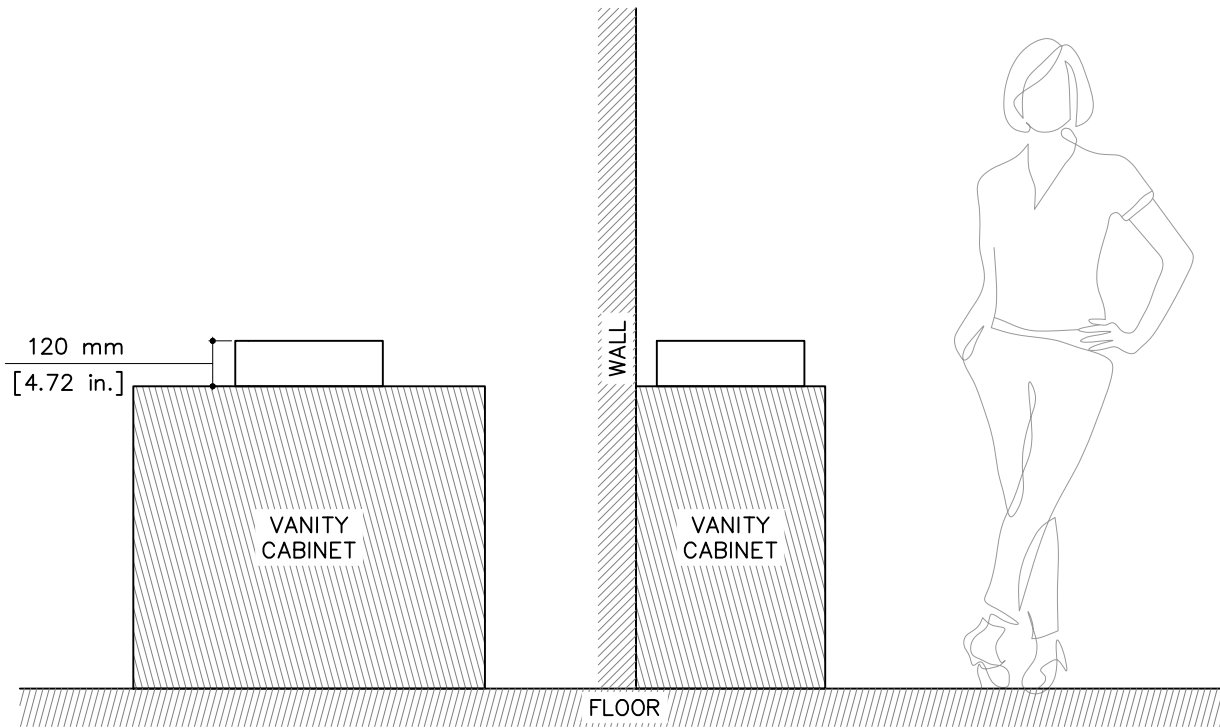

# tikamoon

WAS0009

**W x D x H (mm)**  
490 x 490 x 230

**W x D x H (in.)**  
19.2 x 19.2 x 9.05