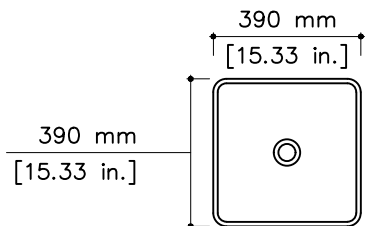

# tikamoon

WAS0009

**W x D x H (mm)**  
490 x 490 x 230

**W x D x H (in.)**  
19.2 x 19.2 x 9.05