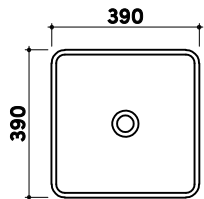

# tikamoon

WAS0009

W x D x H (mm)  
490 x 490 x 230