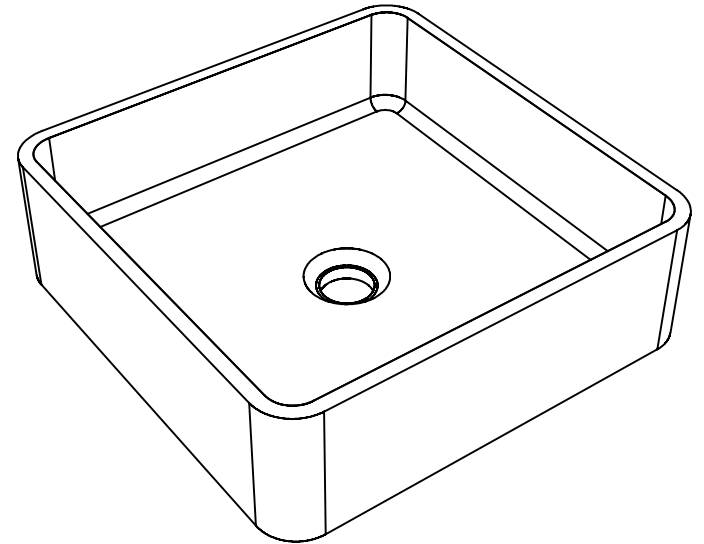

# tikamoon

WAS0009

W x D x H (mm)  
490 x 490 x 230