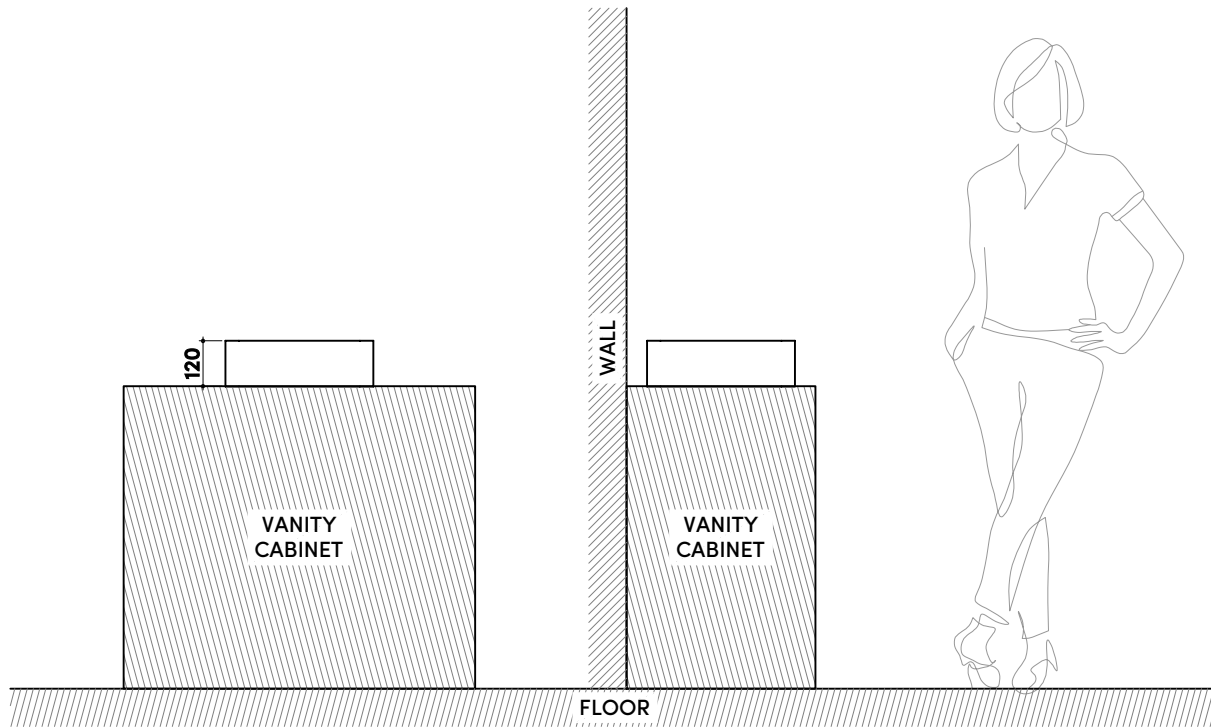

# tikamoon

WAS0009

W x D x H (mm)  
490 x 490 x 230