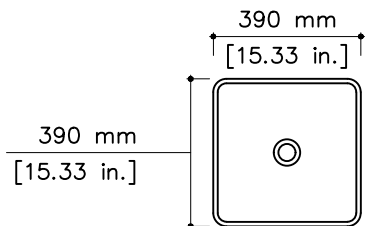

tikamoon

WAS0008

W x D x H (mm)
490 x 490 x 230

W x D x H (in.)
19.2 x 19.2 x 9.05