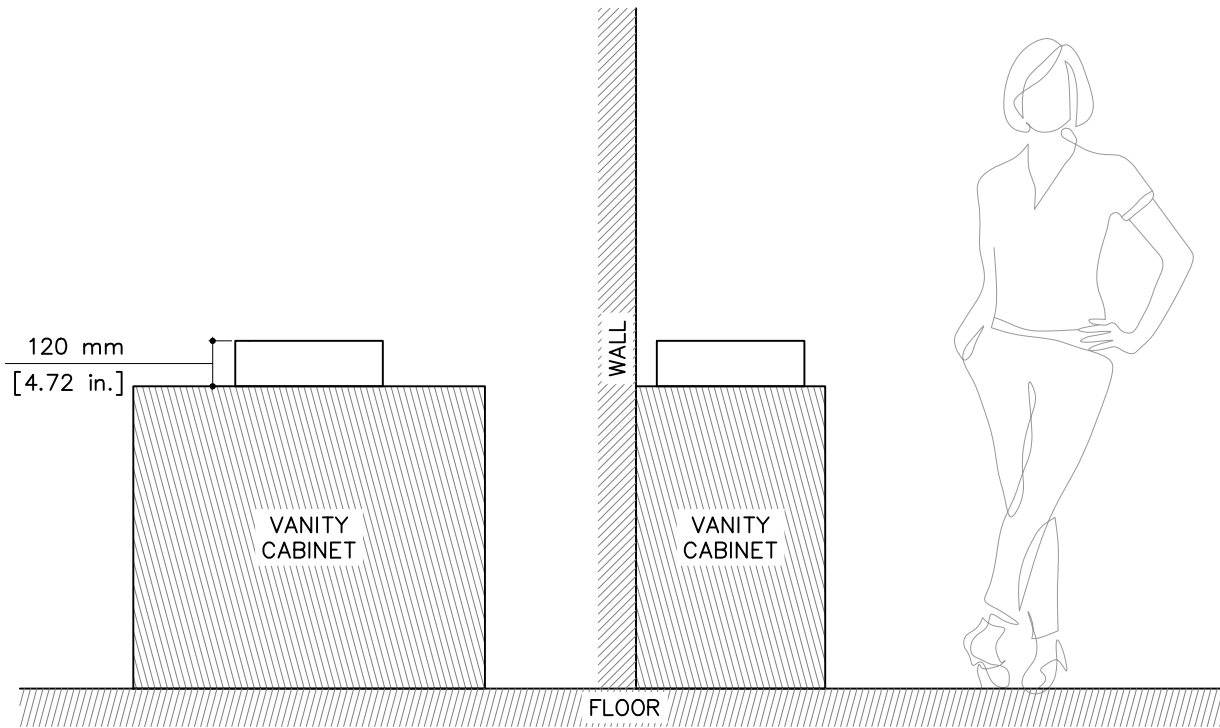

tikamoon

WAS0008

W x D x H (mm)
490 x 490 x 230

W x D x H (in.)
19.2 x 19.2 x 9.05