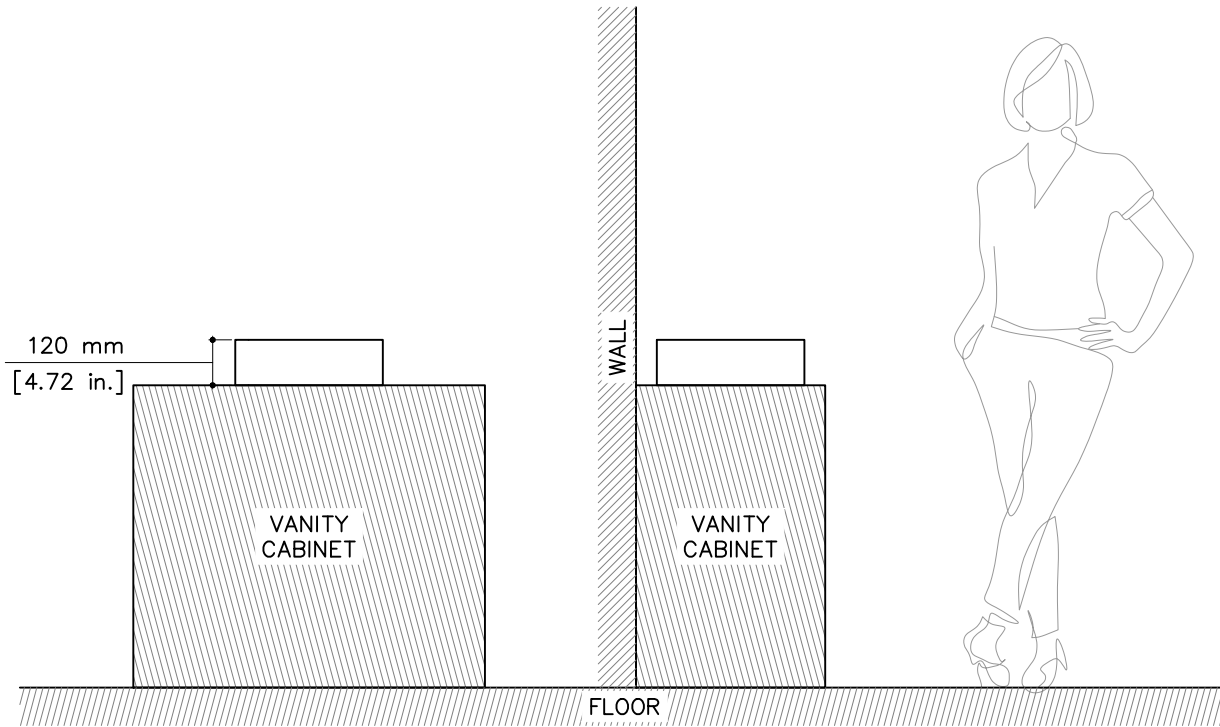

tikamoon

WAS0007

W x D x H (mm)
490 x 490 x 230

W x D x H (in.)
19.2 x 19.2 x 9.05