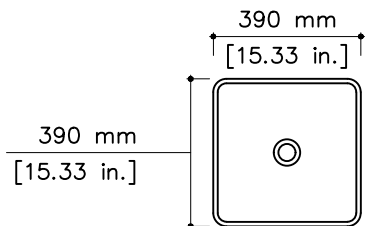

tikamoon

WAS0007

W x D x H (mm)
490 x 490 x 230

W x D x H (in.)
19.2 x 19.2 x 9.05