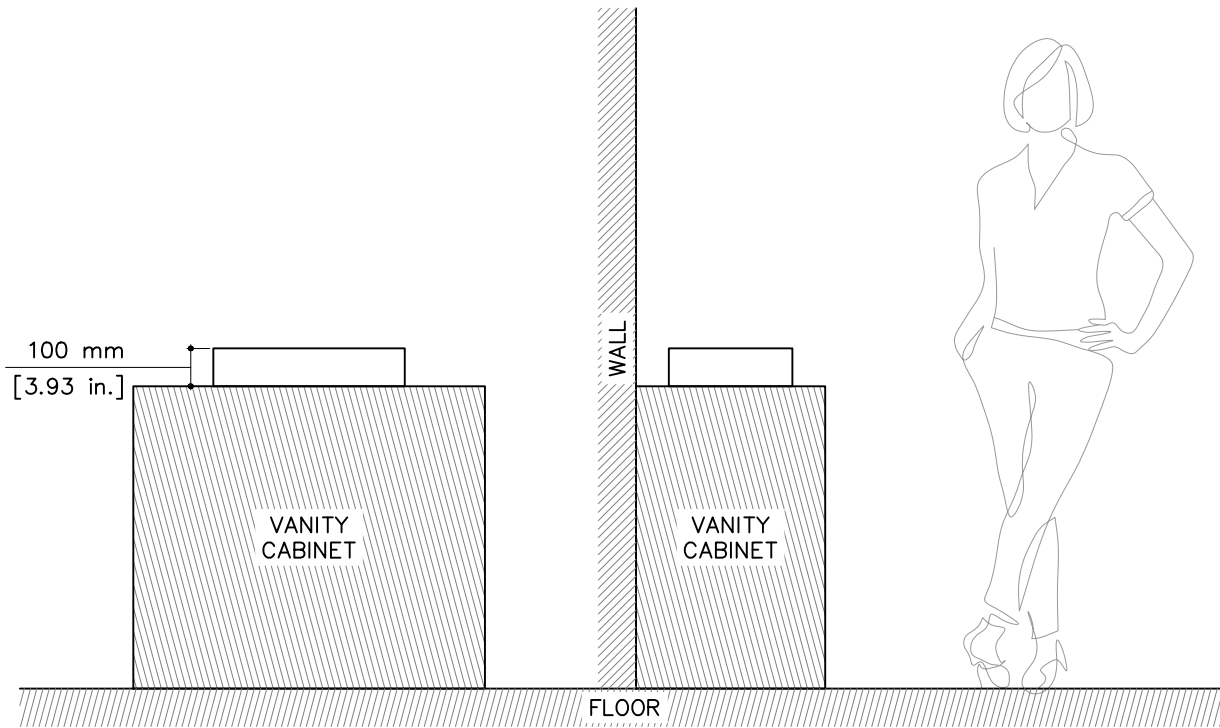

tikamoon

WAS0006

W x D x H (mm)
600 x 430 x 210

W x D x H (in.)
23.6 x 16.9 x 8.26