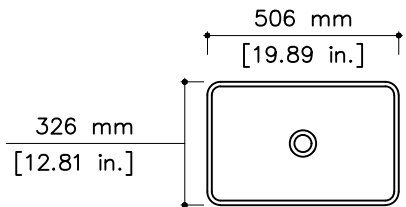

tikamoon

WAS0006

W x D x H (mm)
600 x 430 x 210

W x D x H (in.)
23.6 x 16.9 x 8.26