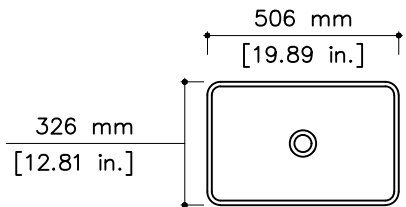

# tikamoon

WAS0005

**W x D x H (mm)**  
**600 x 430 x 210**

**W x D x H (in.)**  
**23.6 x 16.9 x 8.26**