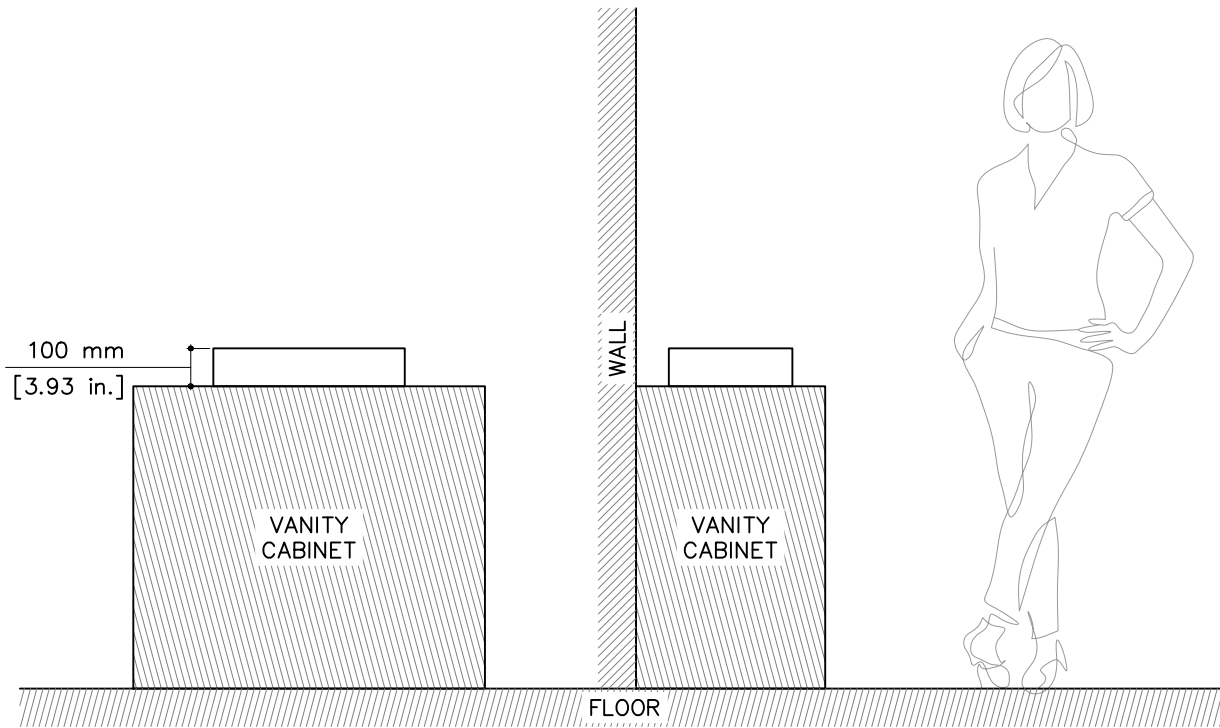

# tikamoon

WAS0005

**W x D x H (mm)**  
**600 x 430 x 210**

**W x D x H (in.)**  
**23.6 x 16.9 x 8.26**