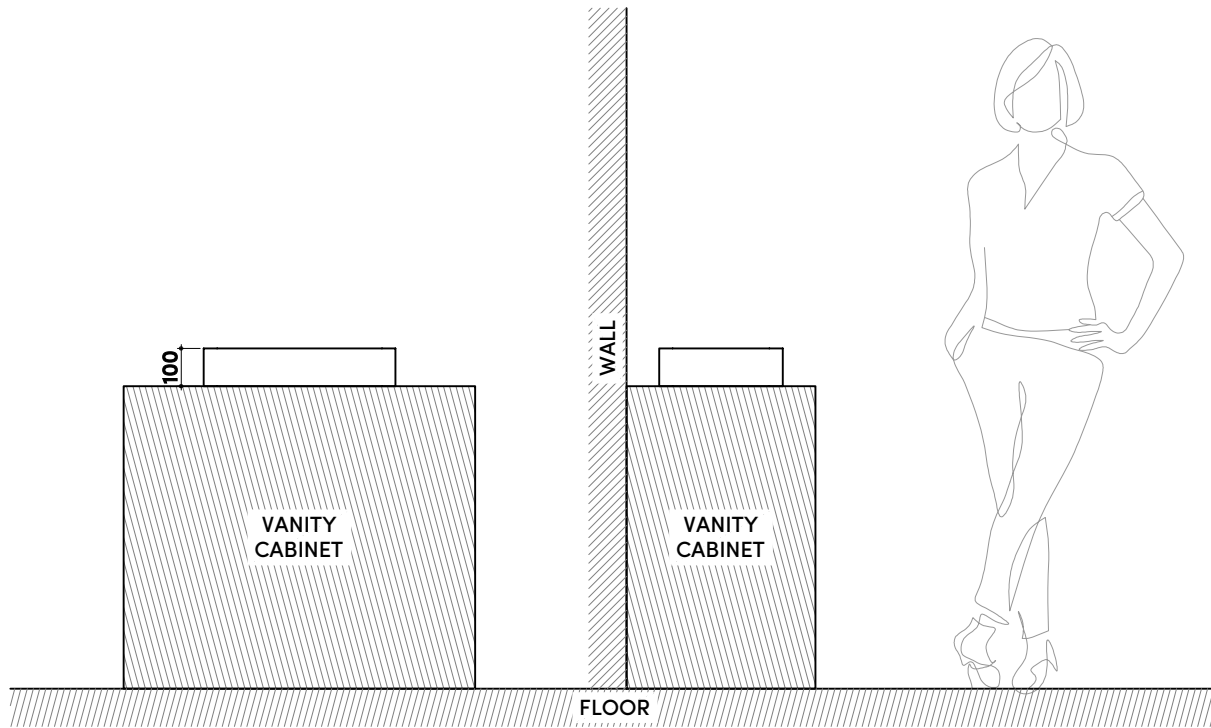

# tikamoon

WAS0005

W x D x H (mm)  
600 x 430 x 210