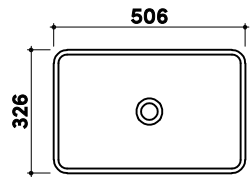

# tikamoon

WAS0005

W x D x H (mm)  
600 x 430 x 210