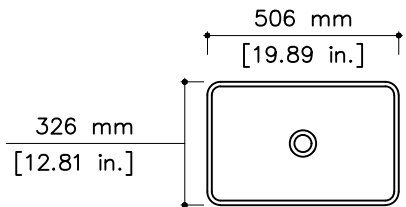

tikamoon

WAS0004

W x D x H (mm)
600 x 430 x 210

W x D x H (in.)
23.6 x 16.9 x 8.26