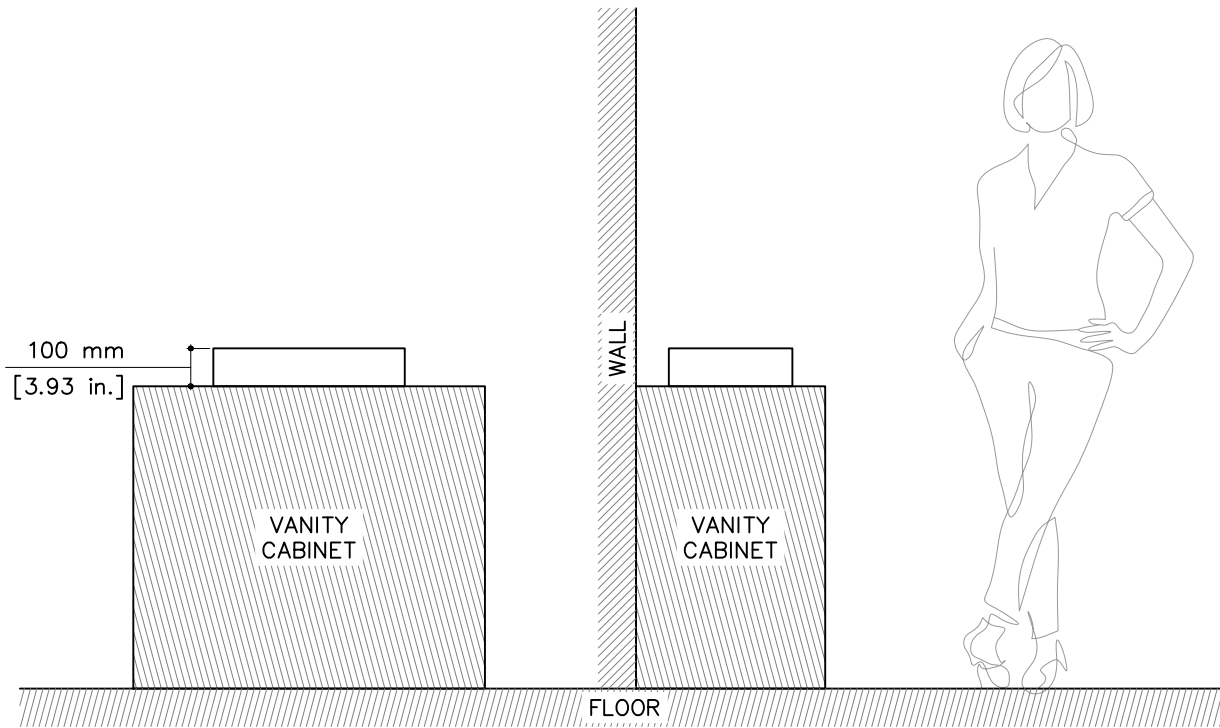

tikamoon

WAS0004

W x D x H (mm)
600 x 430 x 210

W x D x H (in.)
23.6 x 16.9 x 8.26