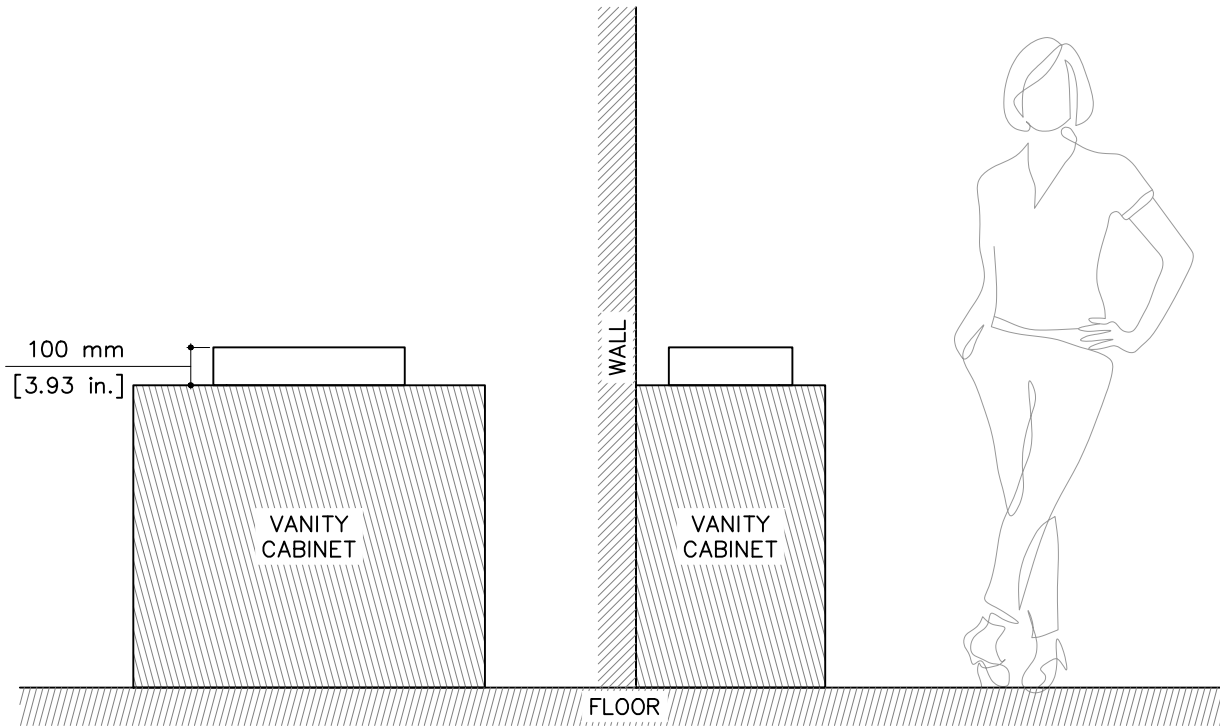

tikamoon

WAS0003

W x D x H (mm)
600 x 430 x 210

W x D x H (in.)
23.6 x 16.9 x 8.26