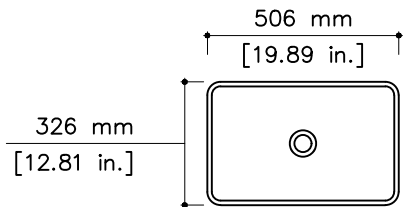

tikamoon

WAS0003

W x D x H (mm)
600 x 430 x 210

W x D x H (in.)
23.6 x 16.9 x 8.26