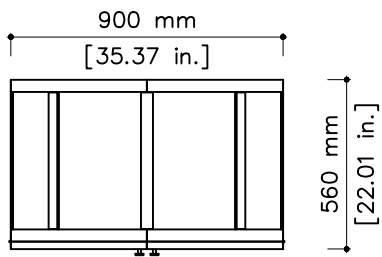

tikamoon

W x D x H
 (A) 725 x 440 x 170 mm

W x D x H
 (A) 28.54 x 17.32 x 6.69 in.

WAR0001

W x D x H (mm)	W x D x H (in.)
990 x 640 x 1750	38.97 x 25.19 x 68.89