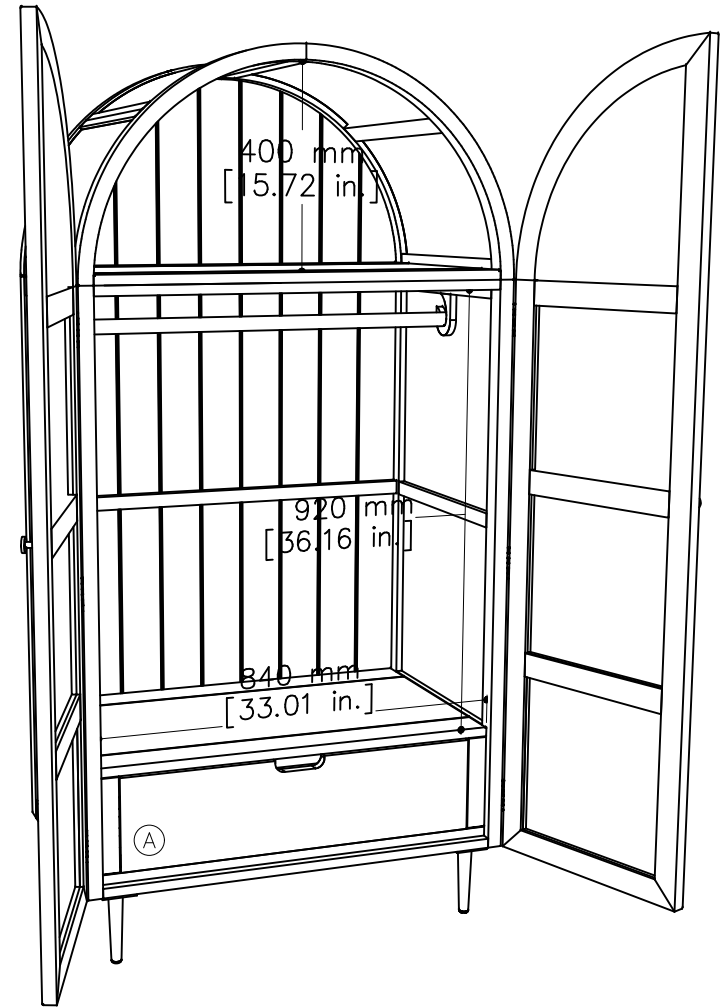

tikamoon

W x D x H
 (A) 725 x 440 x 170 mm

W x D x H
 (A) 28.54 x 17.32 x 6.69 in.

WAR0001

W x D x H (mm)	W x D x H (in.)
990 x 640 x 1750	38.97 x 25.19 x 68.89