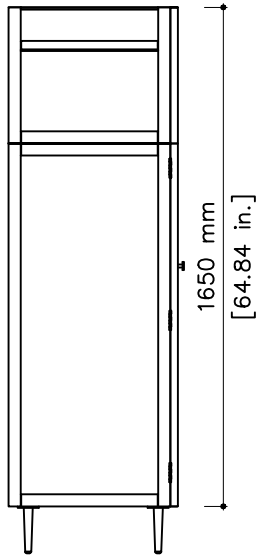

tikamoon

W x D x H
 (A) 725 x 440 x 170 mm

W x D x H
 (A) 28.54 x 17.32 x 6.69 in.

WAR0001

W x D x H (mm)	W x D x H (in.)
990 x 640 x 1750	38.97 x 25.19 x 68.89