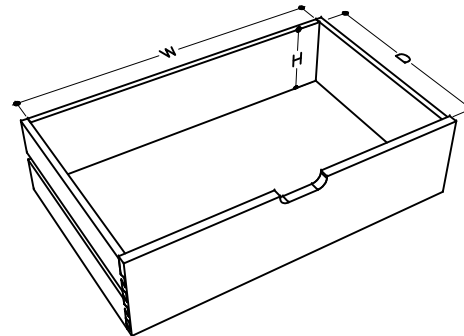

tikamoon

W x D x H
 (A) 725 x 440 x 170 mm

W x D x H
 (A) 28.54 x 17.32 x 6.69 in.

WAR0001

W x D x H (mm)	W x D x H (in.)
990 x 640 x 1750	38.97 x 25.19 x 68.89