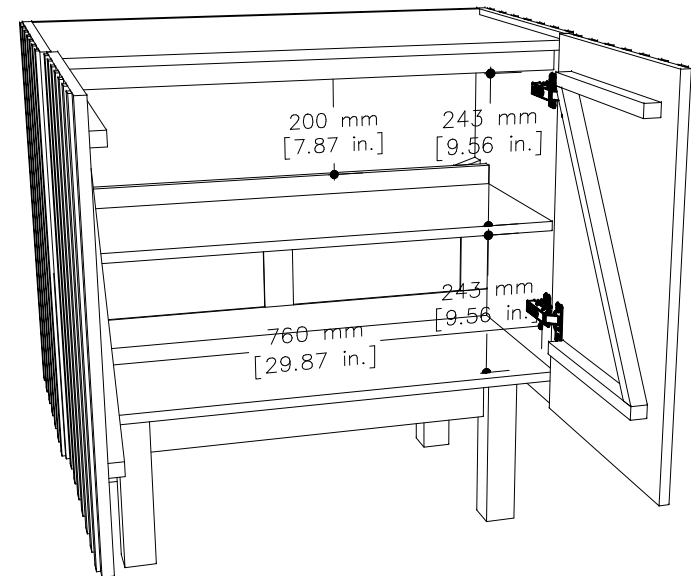

tikamoon

VAN0078

W x D x H (mm)
890 x 560 x 740

W x D x H (in.)
35.03 x 22.04 x 29.13