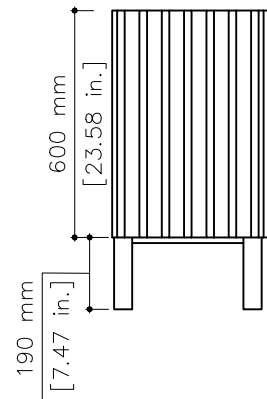

tikamoon

VAN0078

W x D x H (mm)
890 x 560 x 740

W x D x H (in.)
35.03 x 22.04 x 29.13