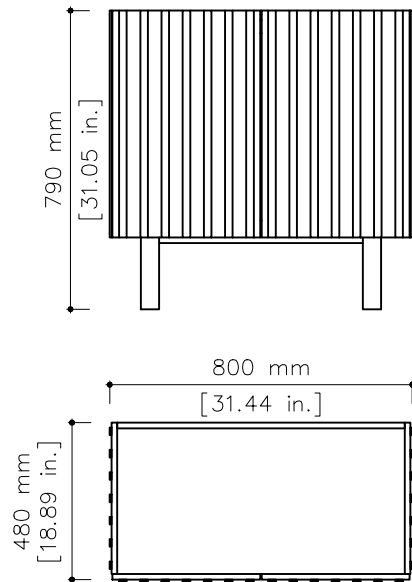

# tikamoon

VAN0078

**W x D x H (mm)**  
890 x 560 x 740

**W x D x H (in.)**  
35.03 x 22.04 x 29.13