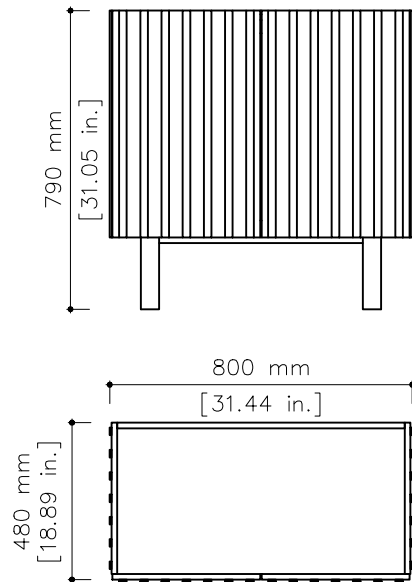

tikamoon

VAN0078

W x D x H (mm)
890 x 560 x 740

W x D x H (in.)
35.03 x 22.04 x 29.13