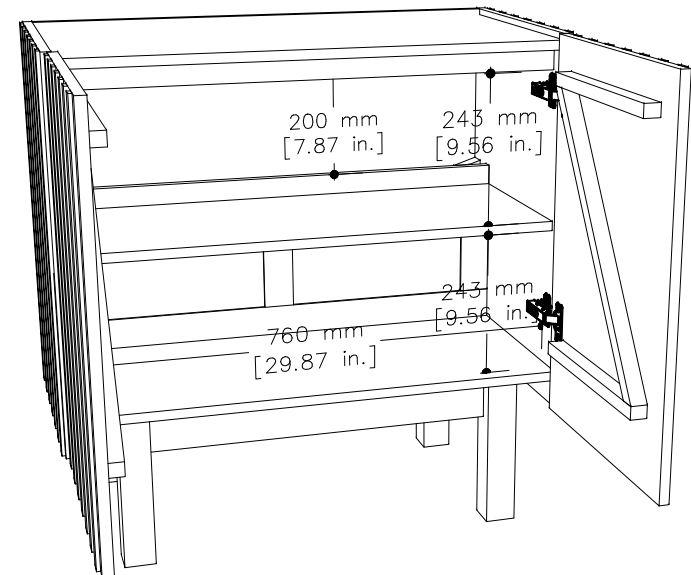

# tikamoon

VAN0078

**W x D x H (mm)**  
890 x 560 x 740

**W x D x H (in.)**  
35.03 x 22.04 x 29.13