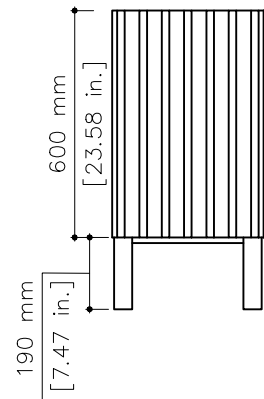

# tikamoon

VAN0078

**W x D x H (mm)**  
890 x 560 x 740

**W x D x H (in.)**  
35.03 x 22.04 x 29.13