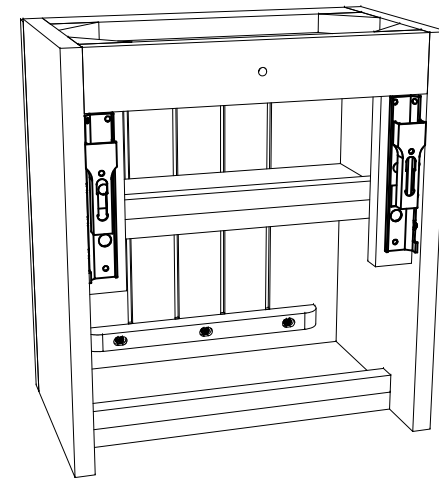

tikamoon

VAN0046

W x D x H (mm)
490 x 350 x 500

W x D x H (in.)
19.3 x 13.7 x 19.6