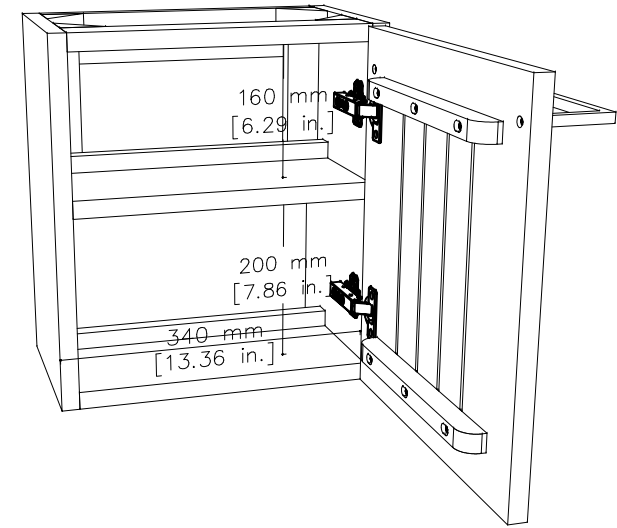

tikamoon

VAN0046

W x D x H (mm)
490 x 350 x 500

W x D x H (in.)
19.3 x 13.7 x 19.6