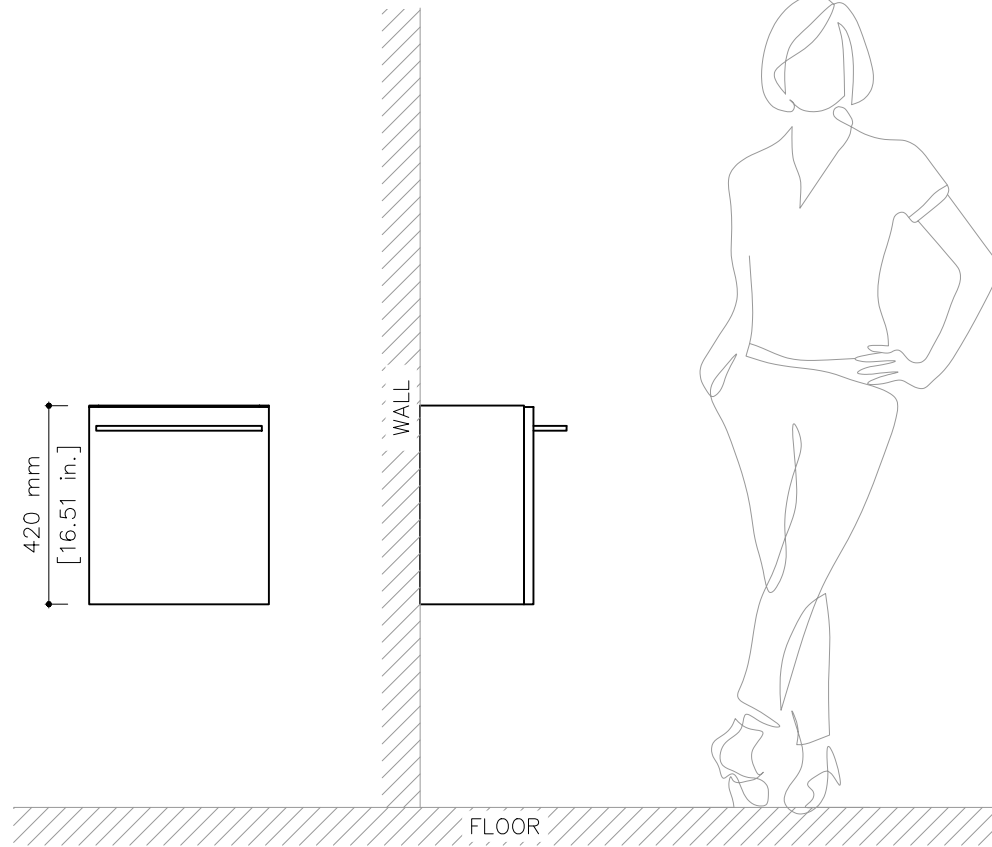

tikamoon

VAN0046

W x D x H (mm)
490 x 350 x 500

W x D x H (in.)
19.3 x 13.7 x 19.6