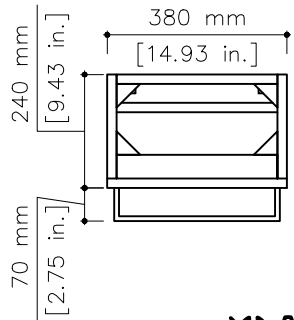

tikamoon

VAN0046

W x D x H (mm)
490 x 350 x 500

W x D x H (in.)
19.3 x 13.7 x 19.6