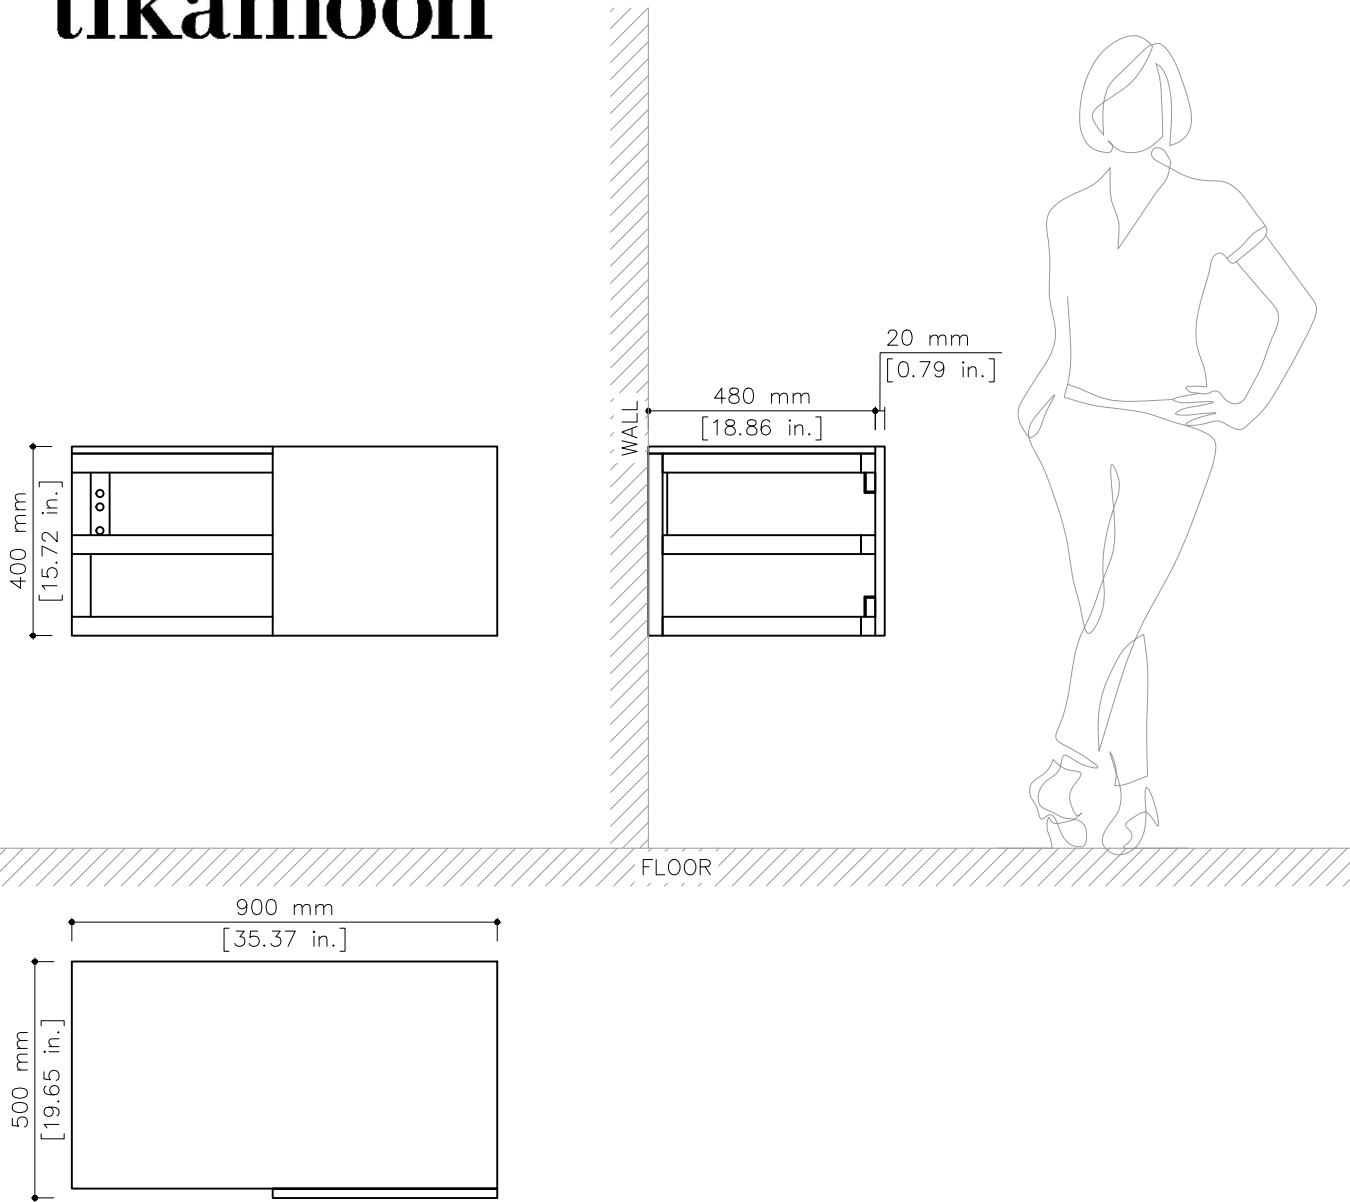

# tikamoon

VAN0043

H W x D x H (mm)  
1030 x 520 x 620

W x D x H (in.)  
40.5 x 20.4 x 24.4