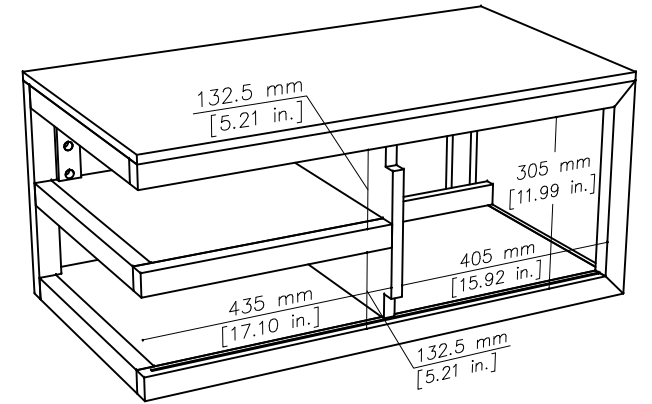

# tikamoon

VAN0043

H W x D x H (mm)  
1030 x 520 x 620

W x D x H (in.)  
40.5 x 20.4 x 24.4