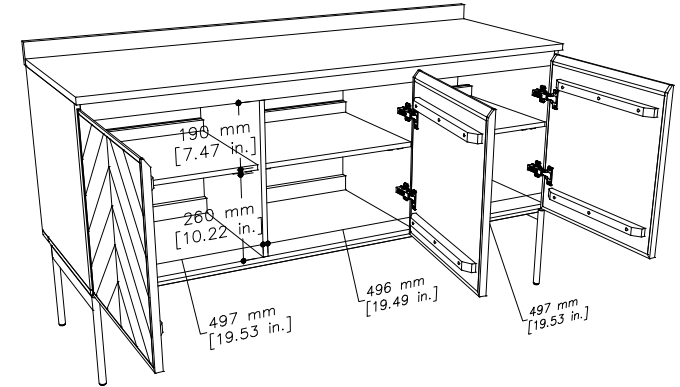

tikamoon

VAN0038

W x D x H (mm) **W x D x H (in.)**
 1640 x 660 x 660 64.56 x 25.98 x 25.98