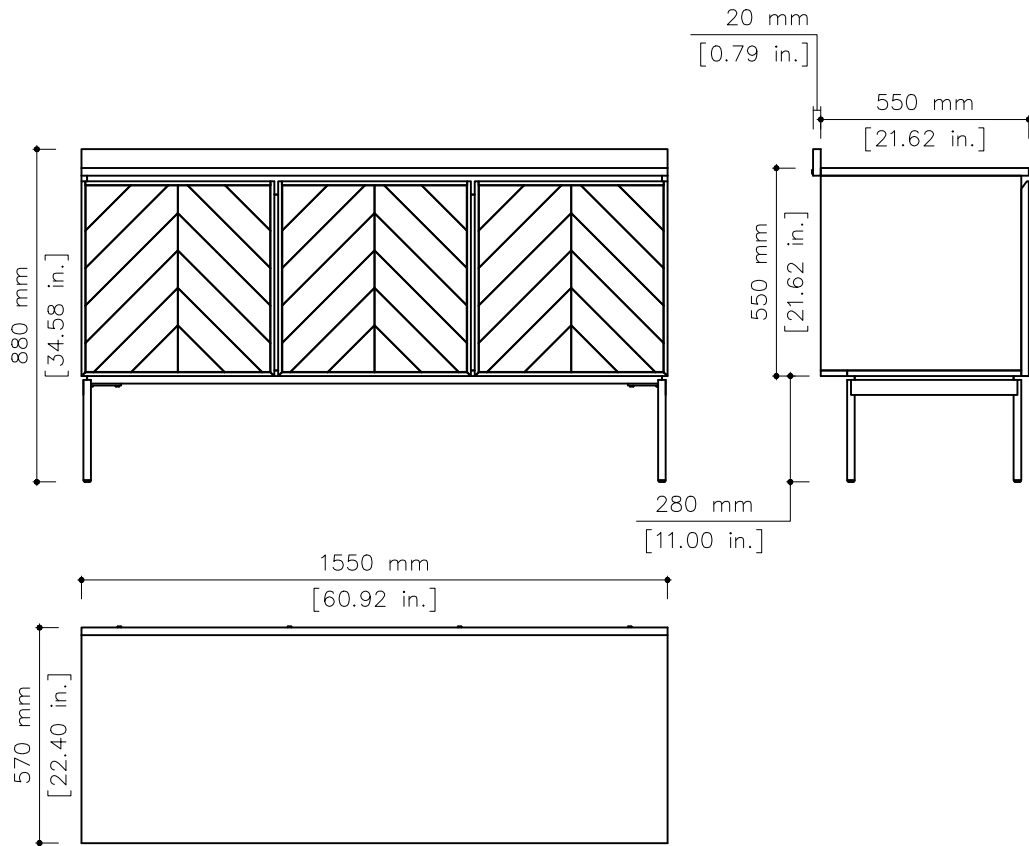

tikamoon

VAN0038

W x D x H (mm) **W x D x H (in.)**
 1640 x 660 x 660 64.56 x 25.98 x 25.98