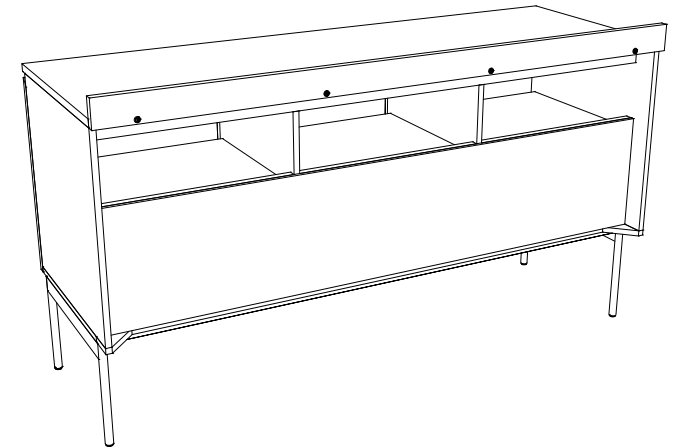

tikamoon

VAN0038

W x D x H (mm) **W x D x H (in.)**
 1640 x 660 x 660 64.56 x 25.98 x 25.98