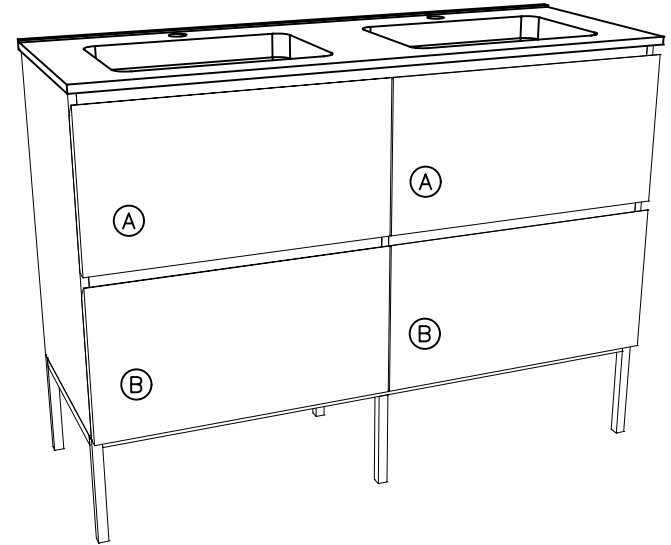

tikamoon

W x D x H

Ⓐ 500 x 285 x 200 mm Ⓐ 19.6 x 11.2 x 7.8 in.

Ⓑ 500 x 285 x 215 mm Ⓑ 19.6 x 11.2 x 8.5 in.

W x D x H

Ⓐ 19.6 x 11.2 x 7.8 in.

Ⓑ 19.6 x 11.2 x 8.5 in.

VAN0037
EASYD01

W x D x H (mm)
1295 x 550 x 743

W x D x H (in.)
51 x 21.6 x 29.2