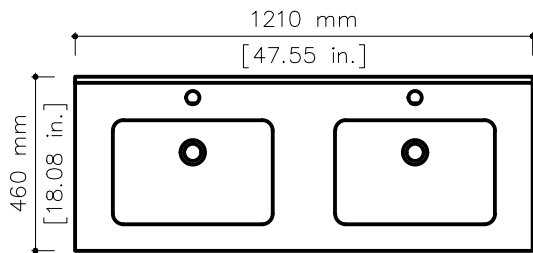

tikamoon

W x D x H

Ⓐ 500 x 285 x 200 mm Ⓐ 19.6 x 11.2 x 7.8 in.

Ⓑ 500 x 285 x 215 mm Ⓑ 19.6 x 11.2 x 8.5 in.

W x D x H

Ⓐ 19.6 x 11.2 x 7.8 in.

Ⓑ 19.6 x 11.2 x 8.5 in.

VAN0037
EASYD01

W x D x H (mm)
1295 x 550 x 743

W x D x H (in.)
51 x 21.6 x 29.2