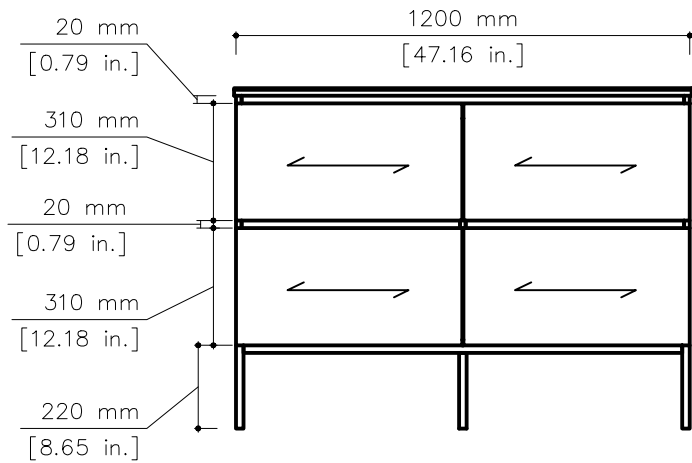

tikamoon

W x D x H

Ⓐ 500 x 285 x 200 mm Ⓐ 19.6 x 11.2 x 7.8 in.

Ⓑ 500 x 285 x 215 mm Ⓑ 19.6 x 11.2 x 8.5 in.

W x D x H

Ⓐ 19.6 x 11.2 x 7.8 in.

Ⓑ 19.6 x 11.2 x 8.5 in.

VAN0037
EASYD01

W x D x H (mm)
1295 x 550 x 743

W x D x H (in.)
51 x 21.6 x 29.2