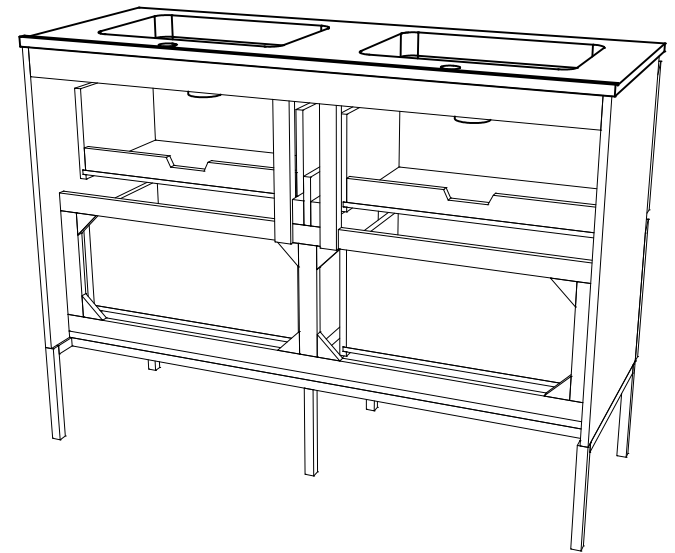

tikamoon

W x D x H

Ⓐ 500 x 285 x 200 mm Ⓐ 19.6 x 11.2 x 7.8 in.

Ⓑ 500 x 285 x 215 mm Ⓑ 19.6 x 11.2 x 8.5 in.

W x D x H

Ⓐ 19.6 x 11.2 x 7.8 in.

Ⓑ 19.6 x 11.2 x 8.5 in.

VAN0037
EASYD01

W x D x H (mm)
1295 x 550 x 743

W x D x H (in.)
51 x 21.6 x 29.2