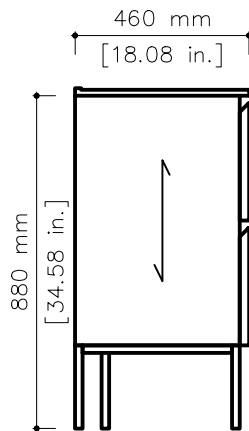

tikamoon

W x D x H

Ⓐ 500 x 285 x 200 mm Ⓐ 19.6 x 11.2 x 7.8 in.

Ⓑ 500 x 285 x 215 mm Ⓑ 19.6 x 11.2 x 8.5 in.

W x D x H

Ⓐ 19.6 x 11.2 x 7.8 in.

Ⓑ 19.6 x 11.2 x 8.5 in.

VAN0037
EASYD01

W x D x H (mm)
1295 x 550 x 743

W x D x H (in.)
51 x 21.6 x 29.2