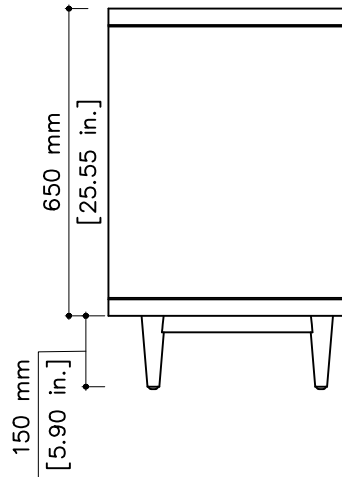

tikamoon

W x D x H

Ⓐ 290 x 385 x 105 mm

Ⓑ 290 x 385 x 170 mm

W x D x H

Ⓐ 11.41 x 15.15 x 4.13 in.

Ⓑ 11.41 x 15.15 x 6.69 in.

VAN0014_2

W x D x H (mm)
1000 x 560 x 735

W x D x H (in.)
39.37 x 22.04 x 28.93