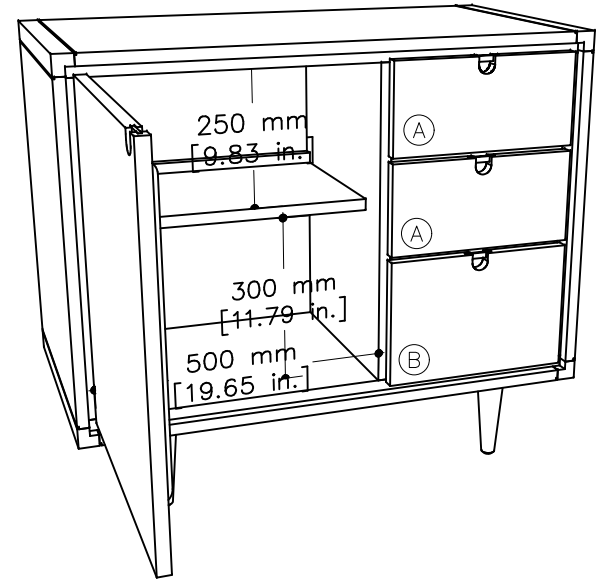

tikamoon

W x D x H

Ⓐ 290 x 385 x 105 mm

Ⓑ 290 x 385 x 170 mm

W x D x H

Ⓐ 11.41 x 15.15 x 4.13 in.

Ⓑ 11.41 x 15.15 x 6.69 in.

VAN0014_2

W x D x H (mm)
1000 x 560 x 735

W x D x H (in.)
39.37 x 22.04 x 28.93