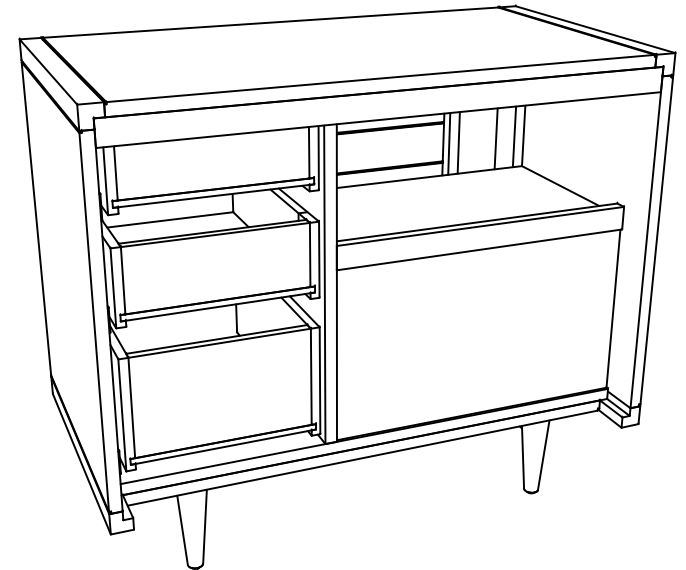

tikamoon

W x D x H

Ⓐ 290 x 385 x 105 mm

Ⓑ 290 x 385 x 170 mm

W x D x H

Ⓐ 11.41 x 15.15 x 4.13 in.

Ⓑ 11.41 x 15.15 x 6.69 in.

VAN0014_2

W x D x H (mm)
1000 x 560 x 735

W x D x H (in.)
39.37 x 22.04 x 28.93