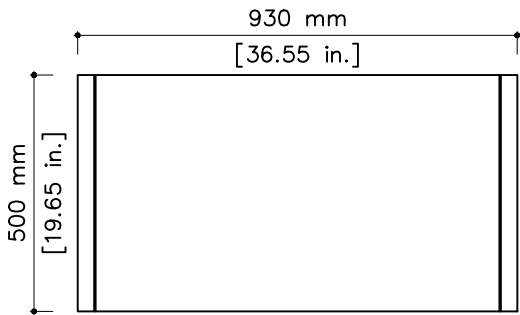

tikamoon

W x D x H

Ⓐ 290 x 385 x 105 mm

Ⓑ 290 x 385 x 170 mm

W x D x H

Ⓐ 11.41 x 15.15 x 4.13 in.

Ⓑ 11.41 x 15.15 x 6.69 in.

VAN0014_2

W x D x H (mm)
1000 x 560 x 735

W x D x H (in.)
39.37 x 22.04 x 28.93