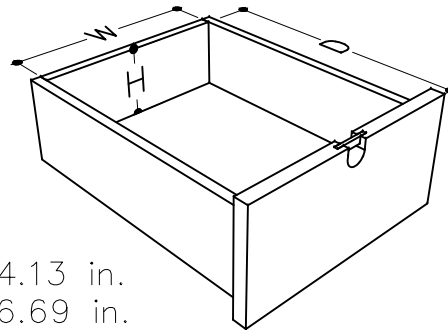

tikamoon

W x D x H

Ⓐ 290 x 385 x 105 mm

Ⓑ 290 x 385 x 170 mm

W x D x H

Ⓐ 11.41 x 15.15 x 4.13 in.

Ⓑ 11.41 x 15.15 x 6.69 in.

VAN0014_2

W x D x H (mm)
1000 x 560 x 735

W x D x H (in.)
39.37 x 22.04 x 28.93