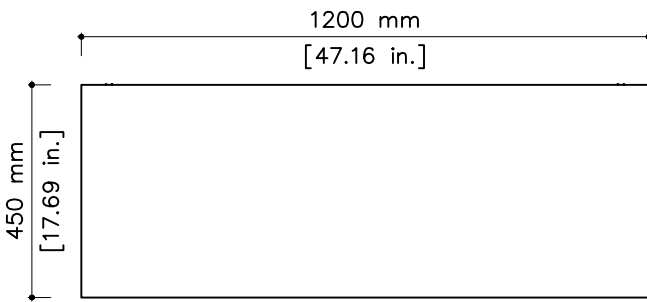

tikamoon

W x D x H
 (A) 1080 x 285 x 70 mm
 (B) 507 x 285 x 190 mm

W x D x H
 (A) 42.51 x 11.22 x 2.75 in.
 (B) 19.96 x 11.22 x 7.48 in.

VAN0011

W x D x H (mm)
 1290 x 550 x 590

W x D x H (in.)
 50.78 x 21.65 x 23.22