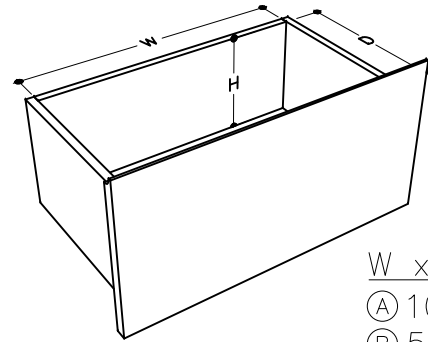

tikamoon

W x D x H
 (A) 1080 x 285 x 70 mm
 (B) 507 x 285 x 190 mm

W x D x H
 (A) 42.51 x 11.22 x 2.75 in.
 (B) 19.96 x 11.22 x 7.48 in.

VAN0011

W x D x H (mm)
 1290 x 550 x 590

W x D x H (in.)
 50.78 x 21.65 x 23.22