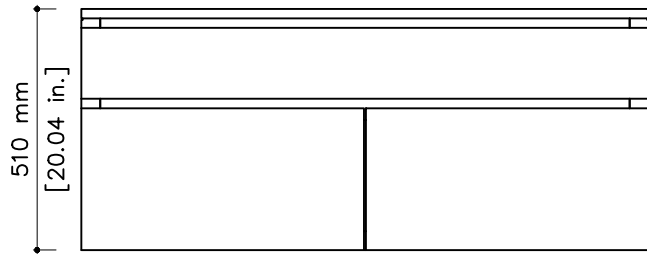

tikamoon

W x D x H
 (A) 1080 x 285 x 70 mm
 (B) 507 x 285 x 190 mm

W x D x H
 (A) 42.51 x 11.22 x 2.75 in.
 (B) 19.96 x 11.22 x 7.48 in.

VAN0011

W x D x H (mm)
 1290 x 550 x 590

W x D x H (in.)
 50.78 x 21.65 x 23.22