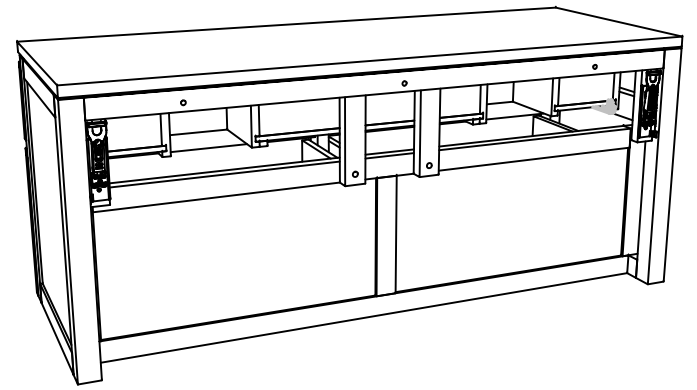

tikamoon

W x D x H
 (A) 1080 x 285 x 70 mm
 (B) 507 x 285 x 190 mm

W x D x H
 (A) 42.51 x 11.22 x 2.75 in.
 (B) 19.96 x 11.22 x 7.48 in.

VAN0011

W x D x H (mm)
 1290 x 550 x 590

W x D x H (in.)
 50.78 x 21.65 x 23.22