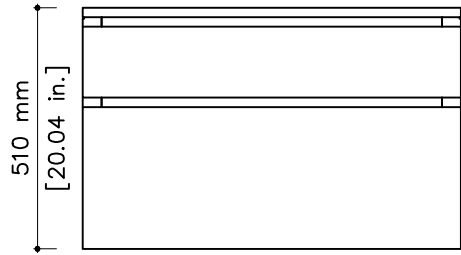

tikamoon

W x D x H
 (A) 680 x 285 x 70 mm
 (B) 680 x 285 x 190 mm

W x D x H
 (A) 26.77 x 11.22 x 2.75 in.
 (B) 26.77 x 11.22 x 7.48 in.

VAN0010

W x D x H (mm)
 900 x 550 x 605

W x D x H (in.)
 35.43 X 21.65 X 23.81