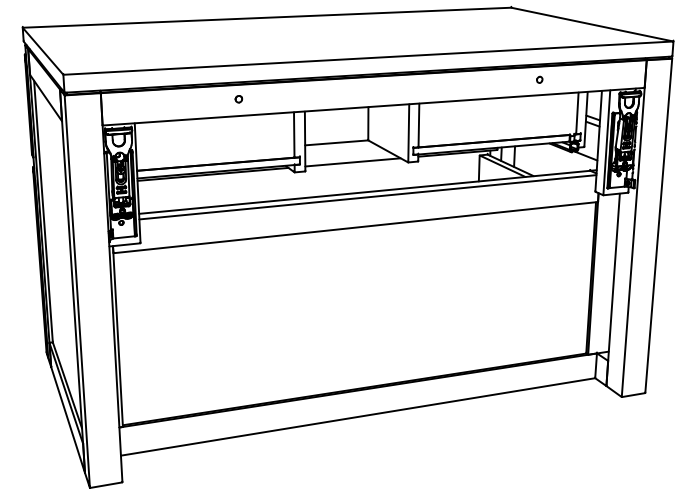

tikamoon

W x D x H
 (A) 680 x 285 x 70 mm
 (B) 680 x 285 x 190 mm

W x D x H
 (A) 26.77 x 11.22 x 2.75 in.
 (B) 26.77 x 11.22 x 7.48 in.

VAN0010

W x D x H (mm)
 900 x 550 x 605

W x D x H (in.)
 35.43 X 21.65 X 23.81