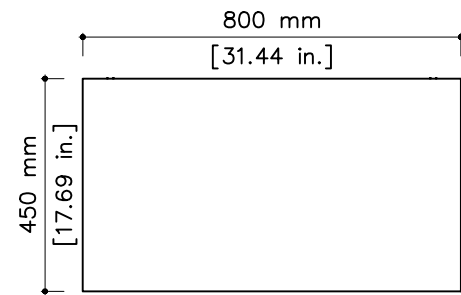

tikamoon

W x D x H
 (A) 680 x 285 x 70 mm
 (B) 680 x 285 x 190 mm

W x D x H
 (A) 26.77 x 11.22 x 2.75 in.
 (B) 26.77 x 11.22 x 7.48 in.

VAN0010

W x D x H (mm)
 900 x 550 x 605

W x D x H (in.)
 35.43 X 21.65 X 23.81