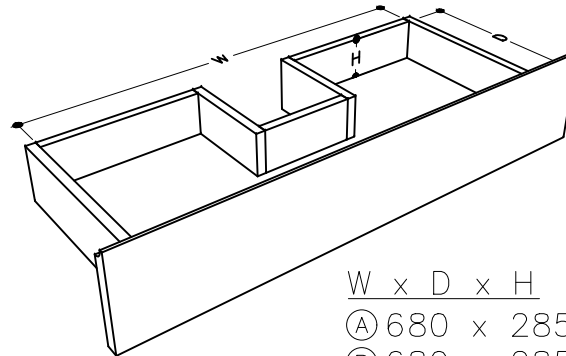

tikamoon

W x D x H
 (A) 680 x 285 x 70 mm
 (B) 680 x 285 x 190 mm

W x D x H
 (A) 26.77 x 11.22 x 2.75 in.
 (B) 26.77 x 11.22 x 7.48 in.

VAN0010

W x D x H (mm)
 900 x 550 x 605

W x D x H (in.)
 35.43 X 21.65 X 23.81