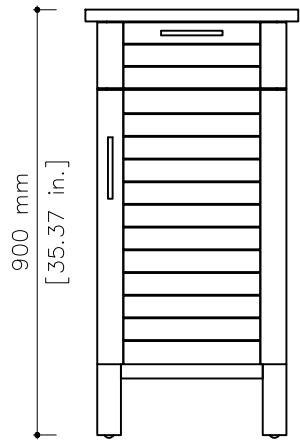

tikamoon

W x D x H
 ① 320 x 285 x 55 mm

W x D x H
 ① 12.59 x 11.22 x 2.16 in.

VAN0009

W x D x H (mm)
480 x 400 x 810

W x D x H (in.)
18.89 x 15.74 x 31.88