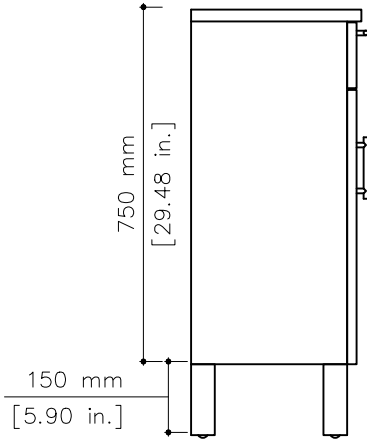

tikamoon

W x D x H
 ① 320 x 285 x 55 mm

W x D x H
 ① 12.59 x 11.22 x 2.16 in.

VAN0009

W x D x H (mm)
480 x 400 x 810

W x D x H (in.)
18.89 x 15.74 x 31.88