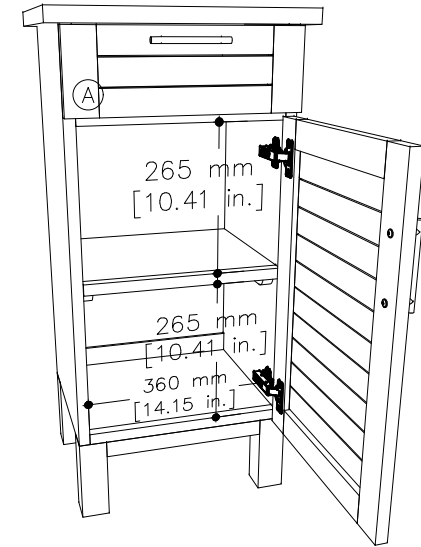

tikamoon

W x D x H
 ① 320 x 285 x 55 mm

W x D x H
 ① 12.59 x 11.22 x 2.16 in.

VAN0009

W x D x H (mm)
480 x 400 x 810

W x D x H (in.)
18.89 x 15.74 x 31.88