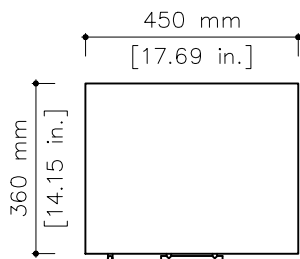

tikamoon

W x D x H
 ① 320 x 285 x 55 mm

W x D x H
 ① 12.59 x 11.22 x 2.16 in.

VAN0009

W x D x H (mm)
480 x 400 x 810

W x D x H (in.)
18.89 x 15.74 x 31.88