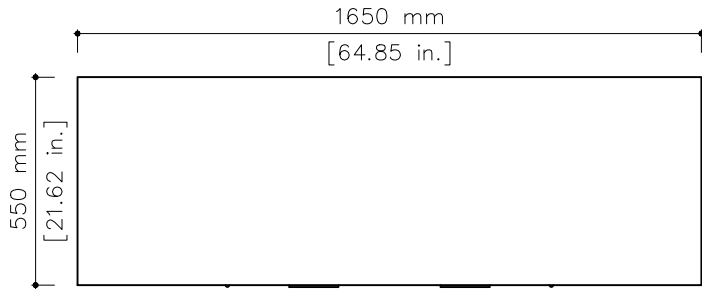

tikamoon

W x D x H
 (A) 385 x 350 x 75 mm
 W x D x H
 (A) 15.15 x 13.77 x 2.95 in.

VAN0008

W x D x H (mm)
1680 x 590 x 660

W x D x H (in.)
66.14 x 23.22 x 25.98