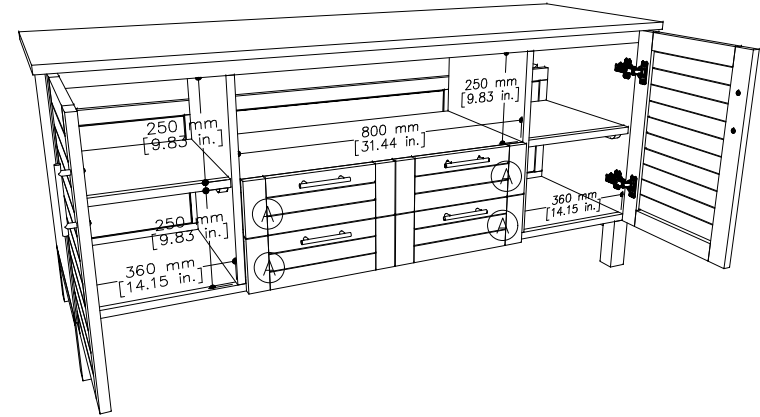

tikamoon

W x D x H
 (A) 385 x 350 x 75 mm
 W x D x H
 (A) 15.15 x 13.77 x 2.95 in.

VAN0008

W x D x H (mm)
1680 x 590 x 660

W x D x H (in.)
66.14 x 23.22 x 25.98