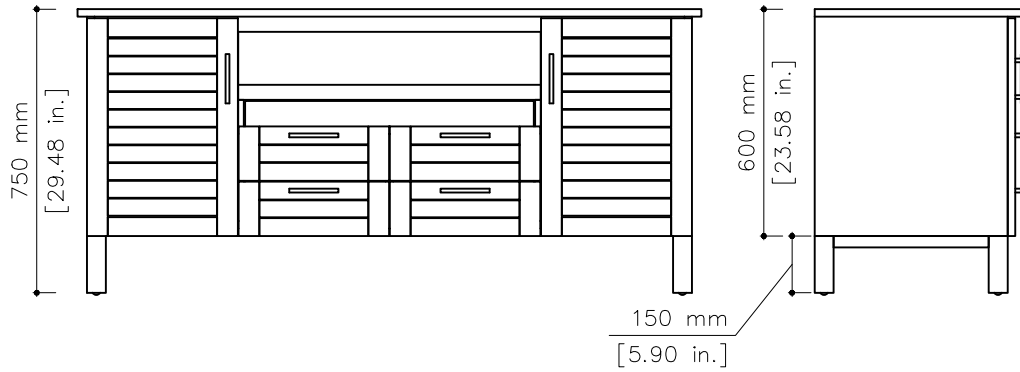

tikamoon

W x D x H
 (A) 385 x 350 x 75 mm
 W x D x H
 (A) 15.15 x 13.77 x 2.95 in.

VAN0008

W x D x H (mm)
1680 x 590 x 660

W x D x H (in.)
66.14 x 23.22 x 25.98