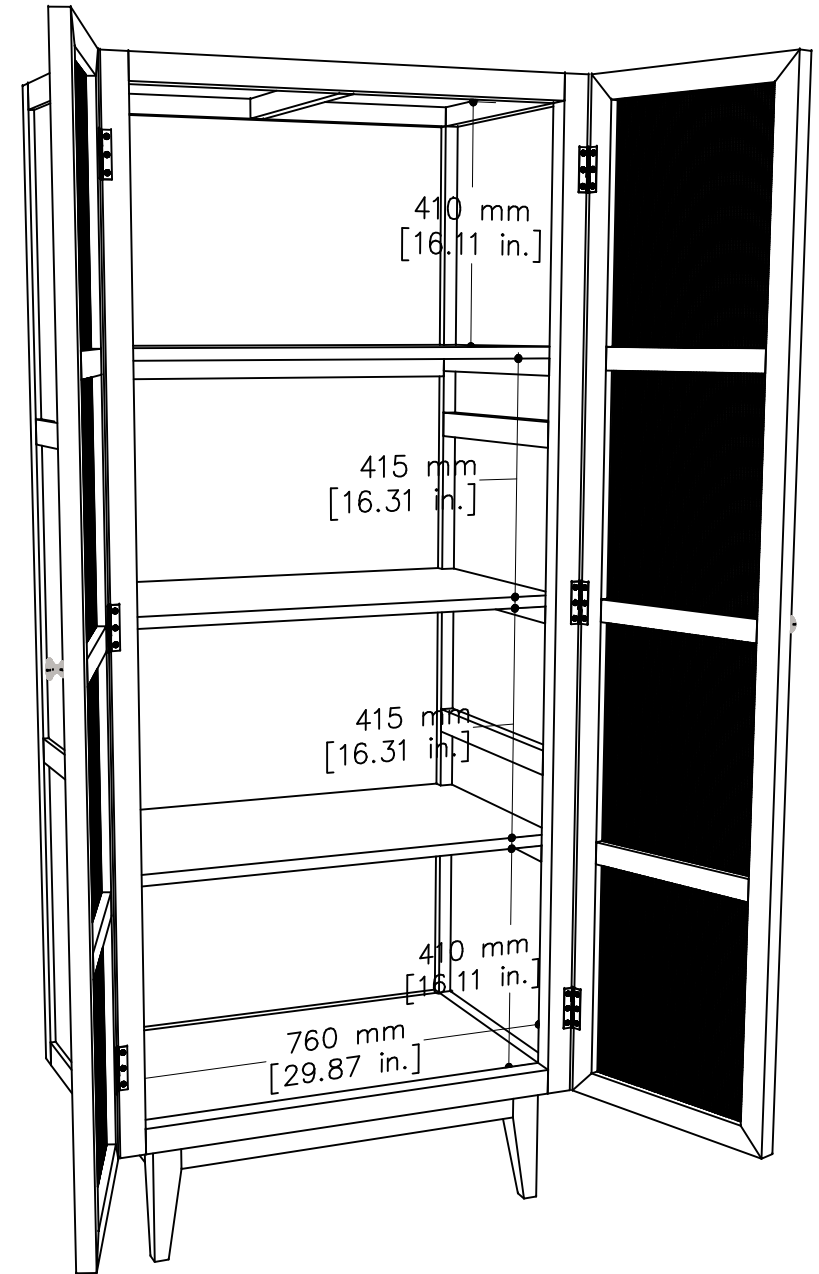

# tikamoon

VAN00012

**W x D x H (mm)**  
930 x 2090 x 625

**W x D x H (in.)**  
36.61 x 82.28 x 24.60