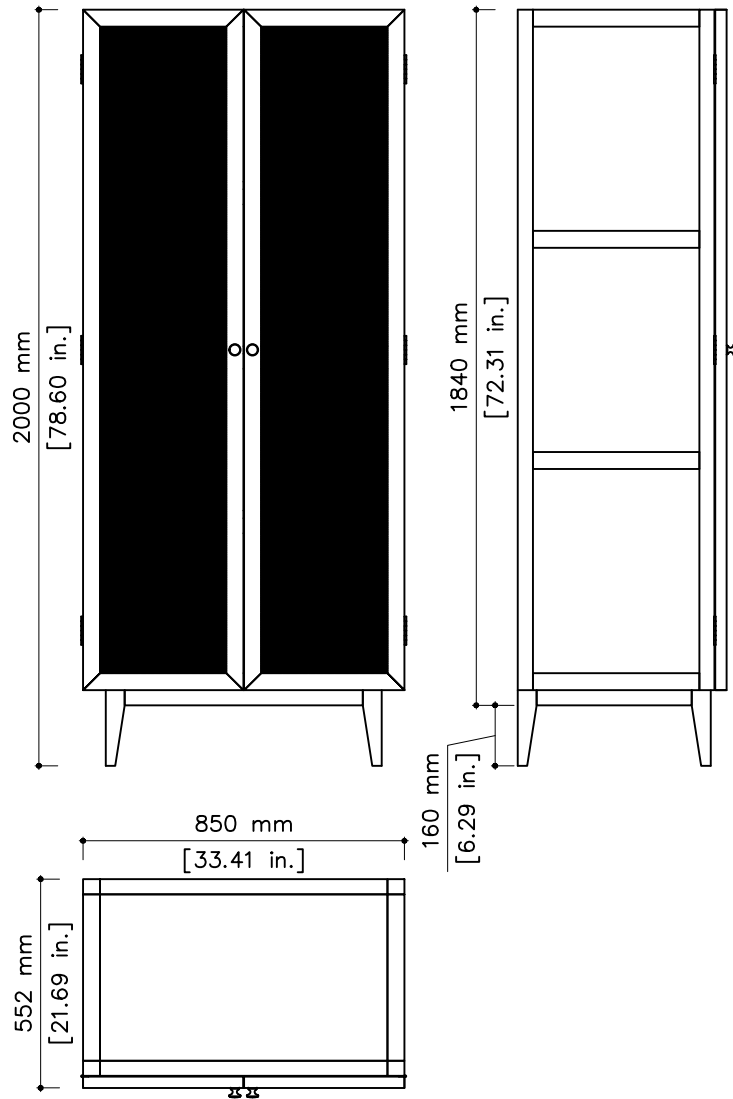

# tikamoon

VAN00012

**W x D x H (mm)**  
930 x 2090 x 625

**W x D x H (in.)**  
36.61 x 82.28 x 24.60