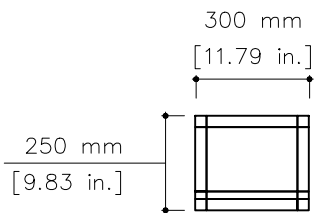

tikamoon

TW12

W x D x H (mm)	W x D x H (in.)
380 x 330 x 1805	14.96 x 12.99 x 71.06