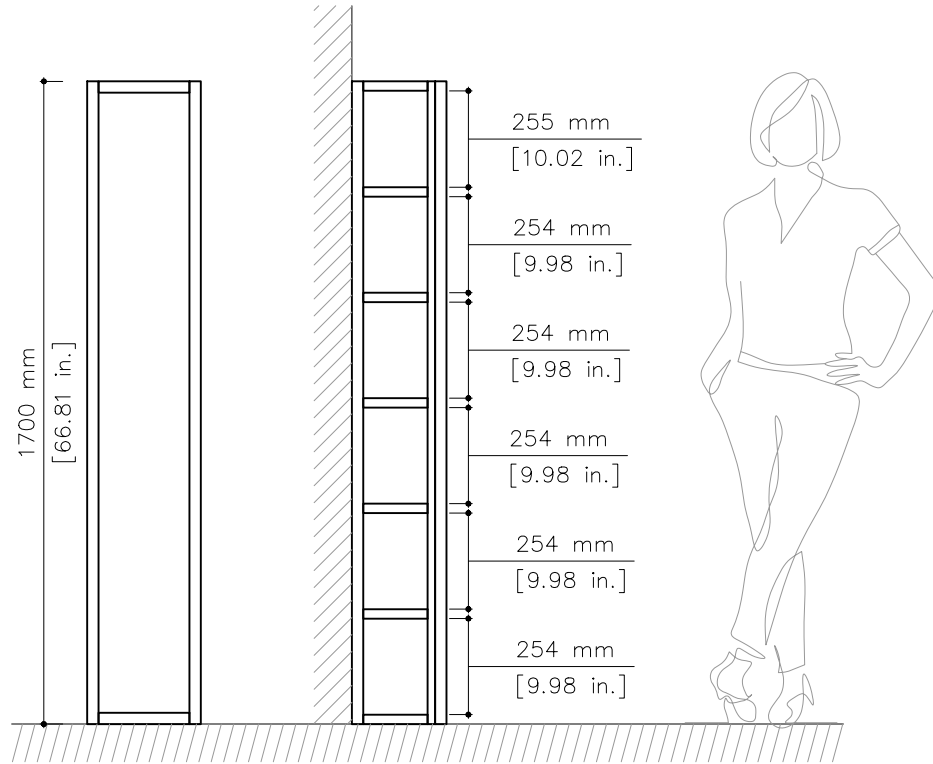

tikamoon

TW12

W x D x H (mm)	W x D x H (in.)
380 x 330 x 1805	14.96 x 12.99 x 71.06