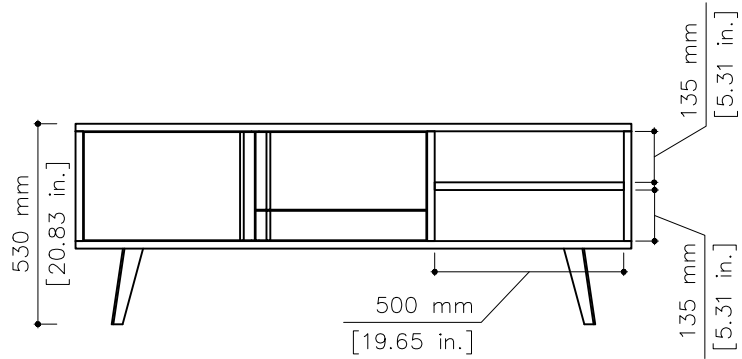

tikamoon

TVS0052

W x D x H (mm)
1550 x 450 x 400

W x D x H (in.)
61.02 x 17.71 x 15.74