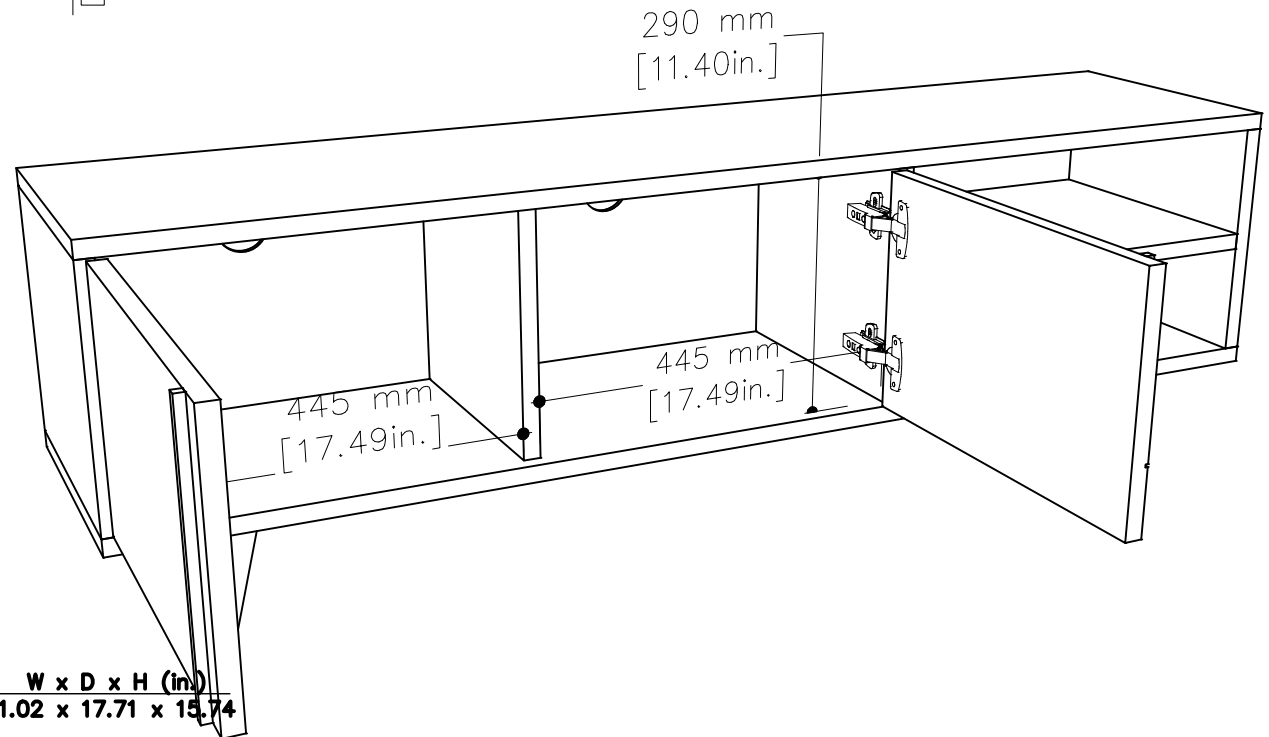

tikamoon

TVS0052

W x D x H (mm)
1550 x 450 x 400

W x D x H (in.)
61.02 x 17.71 x 15.74