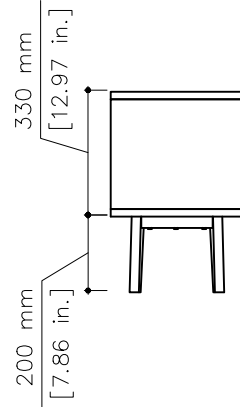

tikamoon

TVS0052

W x D x H (mm)
1550 x 450 x 400

W x D x H (in.)
61.02 x 17.71 x 15.74