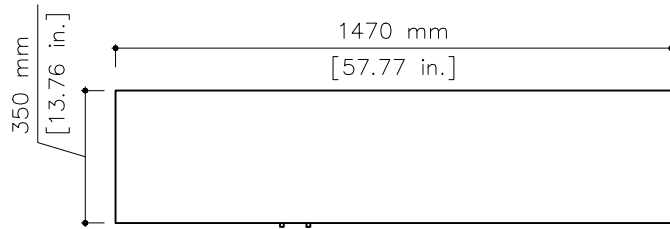

tikamoon

TVS0052

W x D x H (mm)
1550 x 450 x 400

W x D x H (in.)
61.02 x 17.71 x 15.74