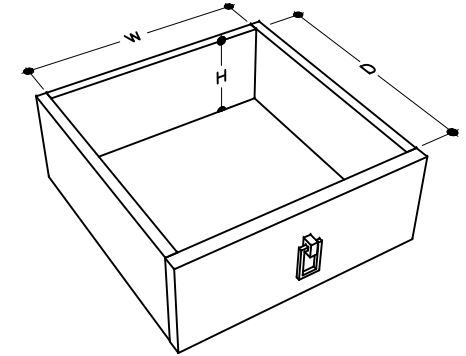

tikamoon

W x D x H
 (A) 325 x 335 x 125 mm

W x D x H
 (A) 12.7 x 13.1 x 4.92 in.

TVS0037

W x D x H (mm)
 1770 x 480 x 650

W x D x H (in.)
 69.6 x 19 x 25.5