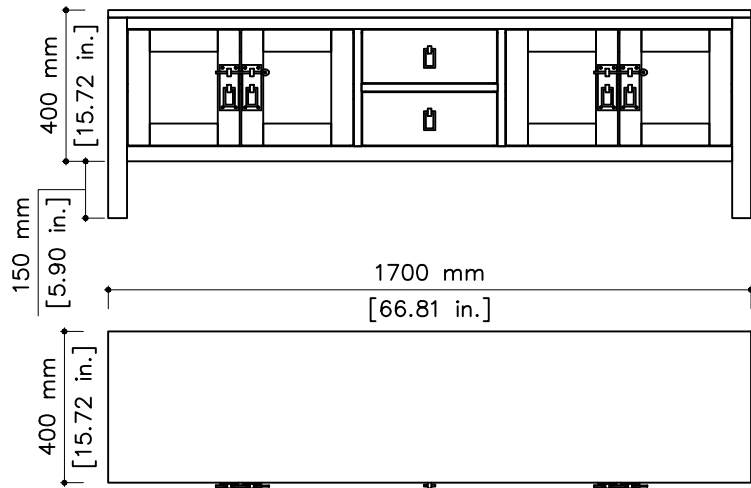

tikamoon

W x D x H
 (A) 325 x 335 x 125 mm

W x D x H
 (A) 12.7 x 13.1 x 4.92 in.

TVS0037

W x D x H (mm)
 1770 x 480 x 650

W x D x H (in.)
 69.6 x 19 x 25.5