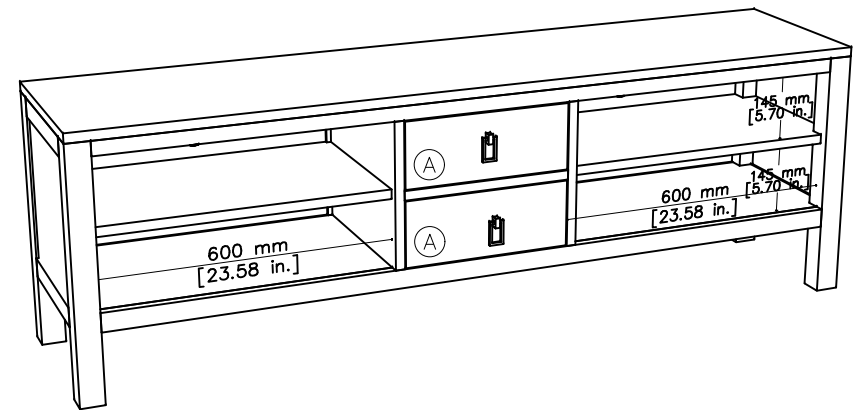

tikamoon

W x D x H
 (A) 325 x 335 x 125 mm

W x D x H
 (A) 12.7 x 13.1 x 4.92 in.

TVS0037

W x D x H (mm)
 1770 x 480 x 650

W x D x H (in.)
 69.6 x 19 x 25.5