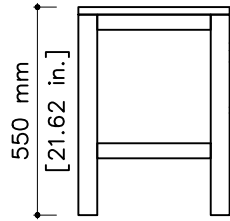

tikamoon

W x D x H
 (A) 325 x 335 x 125 mm

W x D x H
 (A) 12.7 x 13.1 x 4.92 in.

TVS0037

W x D x H (mm)
 1770 x 480 x 650

W x D x H (in.)
 69.6 x 19 x 25.5