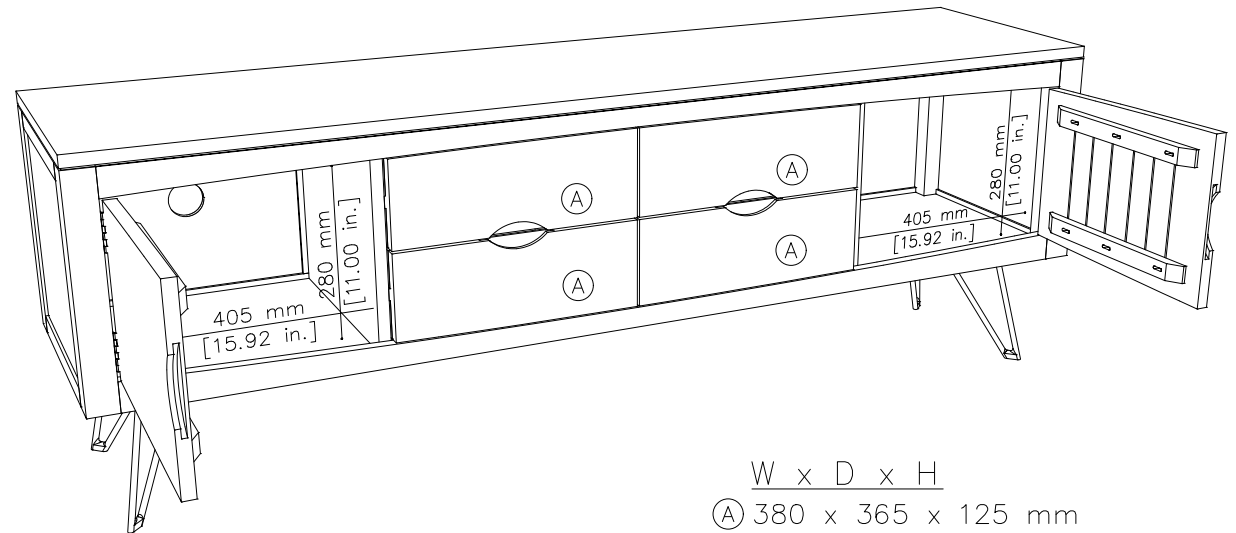

tikamoon

W x D x H
 (A) 380 x 365 x 125 mm

W x D x H
 (A) 15 x 14.4 x 5 in.

TVS0029

W x D x H (mm)
 1860 x 510 x 460

W x D x H (in.)
 73.22 x 20.07 x 18.11