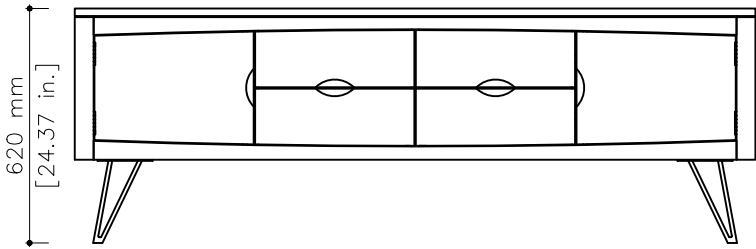

tikamoon

W x D x H
 (A) 380 x 365 x 125 mm

W x D x H
 (A) 15 x 14.4 x 5 in.

TVS0029

W x D x H (mm)
 1860 x 510 x 460

W x D x H (in.)
 73.22 x 20.07 x 18.11