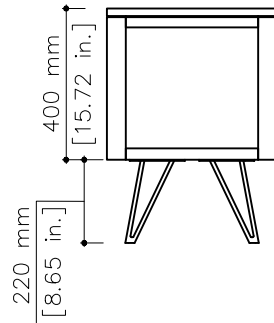

tikamoon

W x D x H
 (A) 380 x 365 x 125 mm

W x D x H
 (A) 15 x 14.4 x 5 in.

TVS0029

W x D x H (mm)
 1860 x 510 x 460

W x D x H (in.)
 73.22 x 20.07 x 18.11