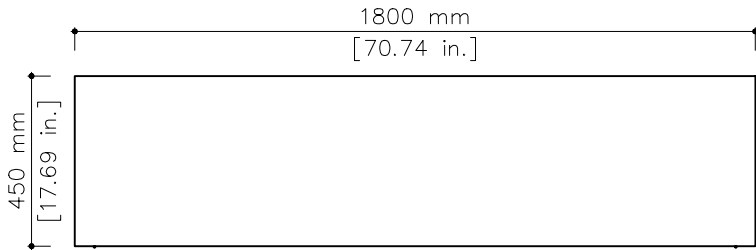

tikamoon

W x D x H
 (A) 380 x 365 x 125 mm

W x D x H
 (A) 15 x 14.4 x 5 in.

TVS0029

W x D x H (mm)
 1860 x 510 x 460

W x D x H (in.)
 73.22 x 20.07 x 18.11