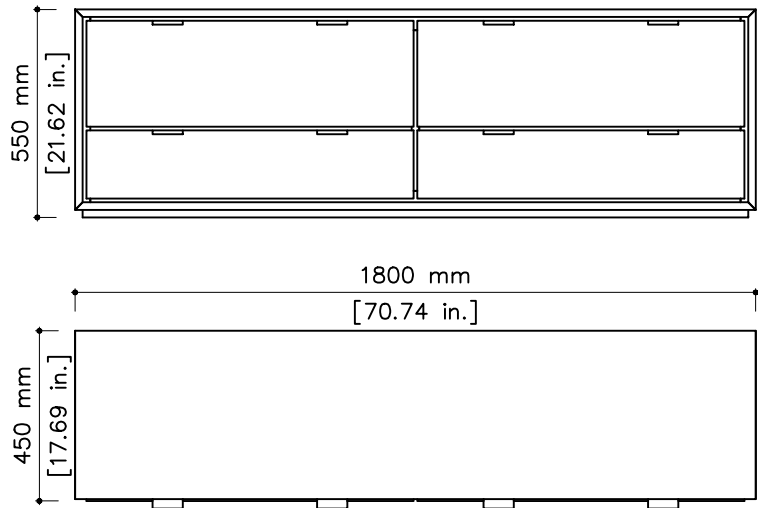

# tikamoon

W x D x H  
 Ⓐ 805 x 320 x 100 mm

W x D x H  
 Ⓐ 31.69 x 12.59 x 3.93 in.

TVS0021\_2

W x D x H (mm)  
 1890 x 550 x 640

W x D x H (in.)  
 74.40 x 21.65 x 25.19