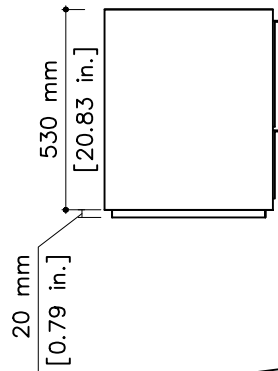

# tikamoon

W x D x H  
 Ⓐ 805 x 320 x 100 mm

W x D x H  
 Ⓐ 31.69 x 12.59 x 3.93 in.

TVS0021\_2

W x D x H (mm)  
 1890 x 550 x 640

W x D x H (in.)  
 74.40 x 21.65 x 25.19