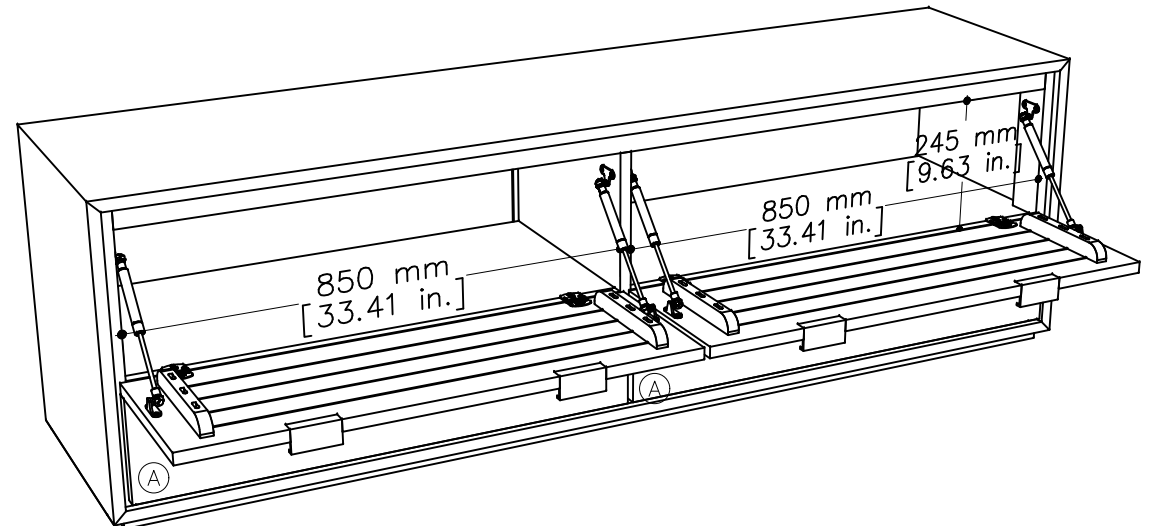

# tikamoon

W x D x H  
 Ⓐ 805 x 320 x 100 mm

W x D x H  
 Ⓐ 31.69 x 12.59 x 3.93 in.

TVS0021\_2

W x D x H (mm)  
 1890 x 550 x 640

W x D x H (in.)  
 74.40 x 21.65 x 25.19