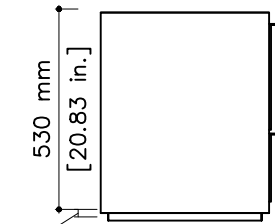

tikamoon

W x D x H
 (A) 1080 x 320 x 100 mm

W x D x H
 (A) 42.51 x 12.59 x 3.93 in.

TVS0020_2

W x D x H (mm)
 1290 x 550 x 640

W x D x H (in.)
 50.78 x 21.65 x 25.19