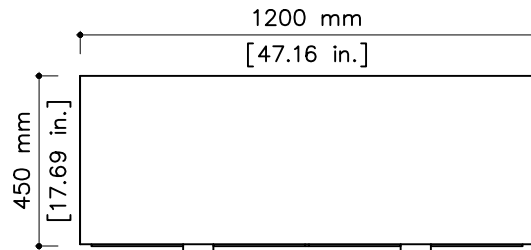

tikamoon

W x D x H
 (A) 1080 x 320 x 100 mm

W x D x H
 (A) 42.51 x 12.59 x 3.93 in.

TVS0020_2

W x D x H (mm)
 1290 x 550 x 640

W x D x H (in.)
 50.78 x 21.65 x 25.19