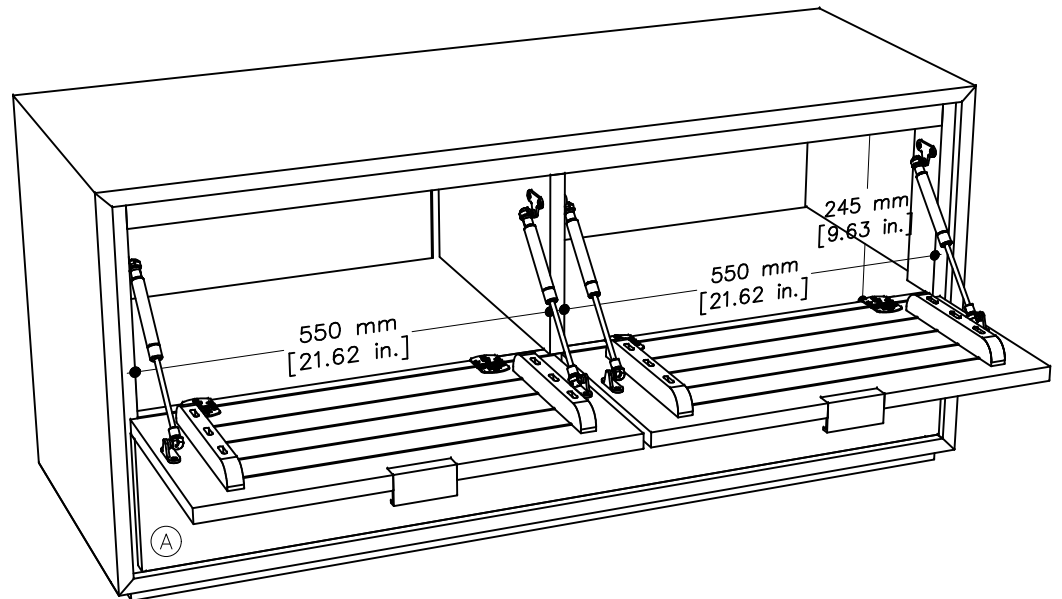

tikamoon

W x D x H
 (A) 1080 x 320 x 100 mm

W x D x H
 (A) 42.51 x 12.59 x 3.93 in.

TVS0020_2

W x D x H (mm)
 1290 x 550 x 640

W x D x H (in.)
 50.78 x 21.65 x 25.19