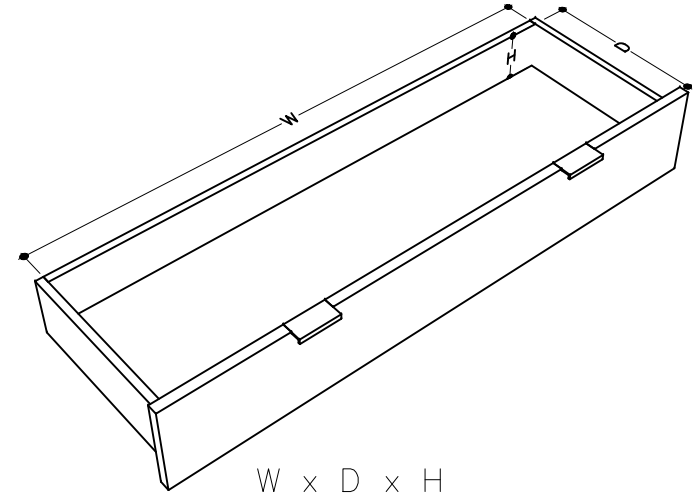

tikamoon

W x D x H
 (A) 1080 x 320 x 100 mm

W x D x H
 (A) 42.51 x 12.59 x 3.93 in.

TVS0020_2

W x D x H (mm)
 1290 x 550 x 640

W x D x H (in.)
 50.78 x 21.65 x 25.19