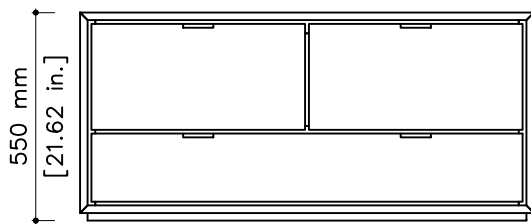

tikamoon

W x D x H
 (A) 1080 x 320 x 100 mm

W x D x H
 (A) 42.51 x 12.59 x 3.93 in.

TVS0020_2

W x D x H (mm)
 1290 x 550 x 640

W x D x H (in.)
 50.78 x 21.65 x 25.19