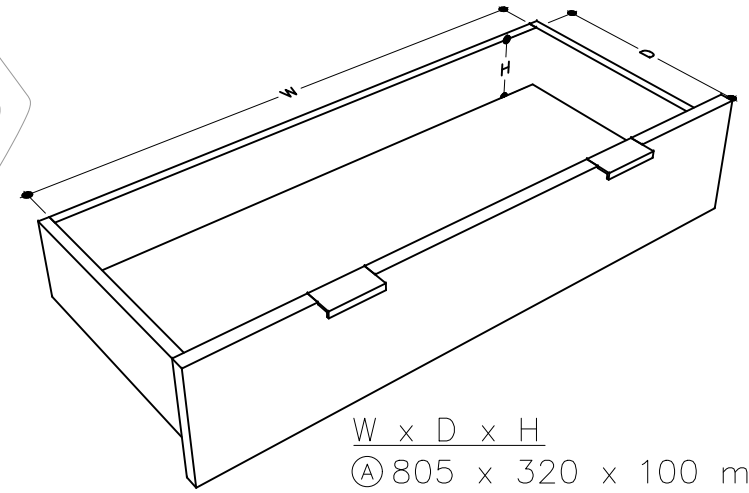

tikamoon

W x D x H
Ⓐ 31.69 x 12.59 x 3.93 in.

TVS0014_2

W x D x H (mm)
1890 x 550 x 640

W x D x H (in.)
74.40 x 21.65 x 25.19