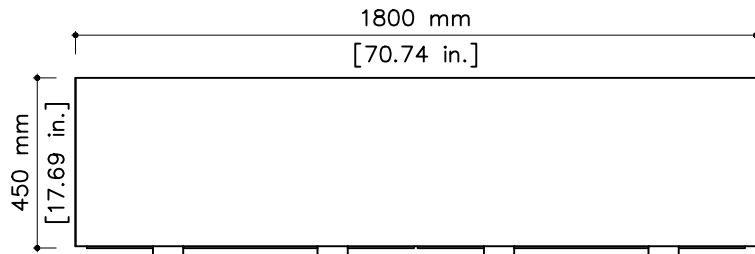

tikamoon

W x D x H
Ⓐ 31.69 x 12.59 x 3.93 in.

TVS0014_2

W x D x H (mm)
1890 x 550 x 640

W x D x H (in.)
74.40 x 21.65 x 25.19