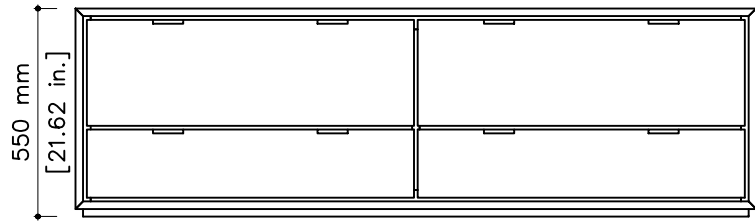

tikamoon

W x D x H
Ⓐ 31.69 x 12.59 x 3.93 in.

TVS0014_2

W x D x H (mm)
1890 x 550 x 640

W x D x H (in.)
74.40 x 21.65 x 25.19