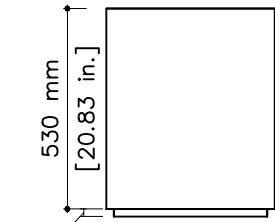

tikamoon

W x D x H
Ⓐ 31.69 x 12.59 x 3.93 in.

TVS0014_2

W x D x H (mm)
1890 x 550 x 640

W x D x H (in.)
74.40 x 21.65 x 25.19