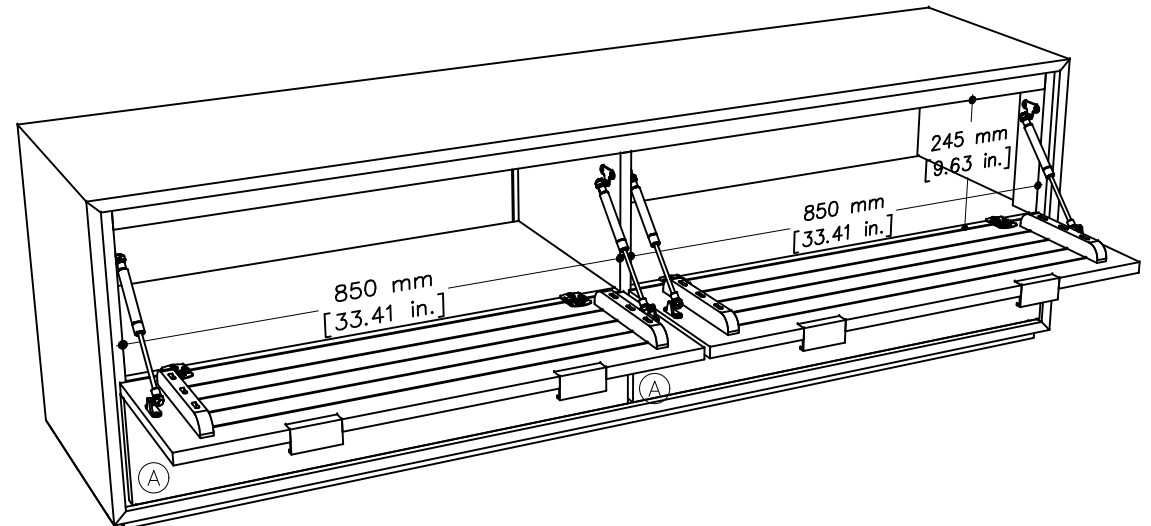

tikamoon

W x D x H
Ⓐ 31.69 x 12.59 x 3.93 in.

TVS0014_2

W x D x H (mm)
1890 x 550 x 640

W x D x H (in.)
74.40 x 21.65 x 25.19