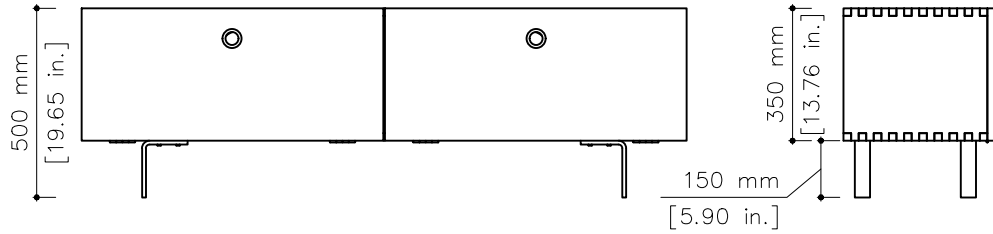

tikamoon

TVS0006_2

W x D x H (mm)
1690 x 495 x 430

W x D x H (in.)
66.53 x 19.48 x 16.92