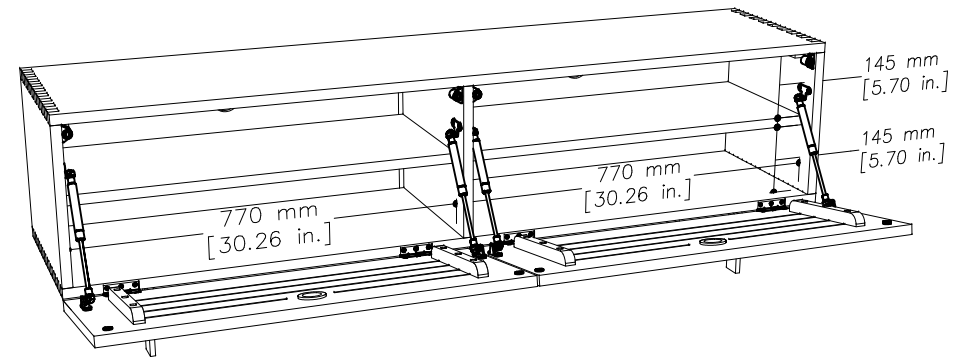

tikamoon

TVS0006_2

W x D x H (mm)
1690 x 495 x 430

W x D x H (in.)
66.53 x 19.48 x 16.92