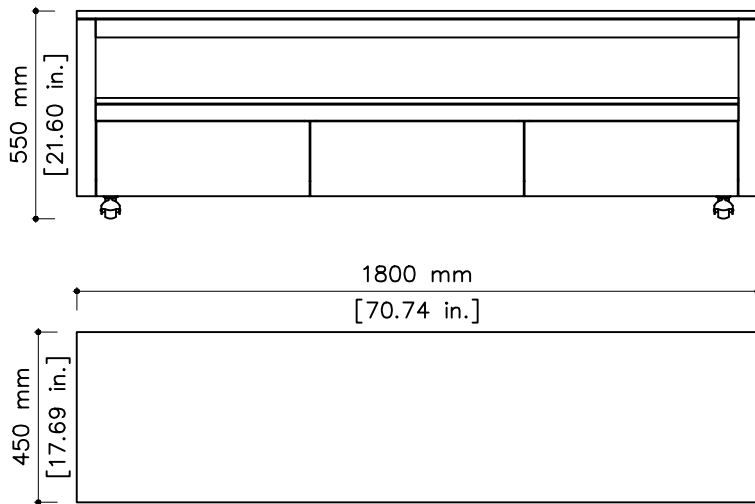

# tikamoon

W x D x H  
 Ⓐ 512 x 335 x 110 mm  
 Ⓑ 496 x 335 x 110 mm

W x D x H  
 Ⓐ 20.15 x 13.18 x 4.33 in.  
 Ⓑ 19.52 x 13.18 x 4.33 in.

TVS0002\_3

W x D x H (mm)  
 1870 x 520 x 560

W x D x H (in.)  
 73.62 x 20.47 x 22.04