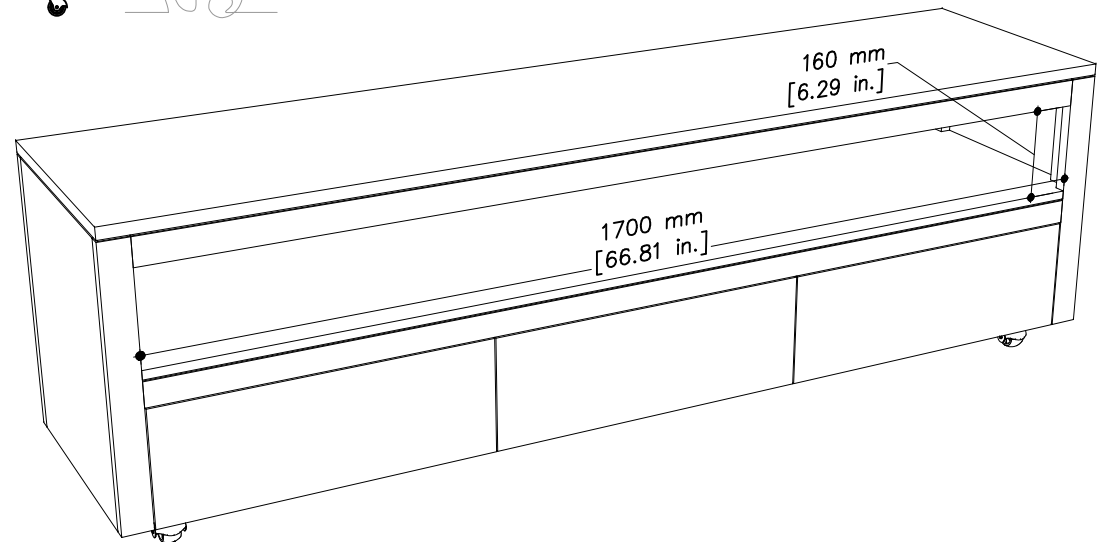

# tikamoon

W x D x H  
 Ⓐ 512 x 335 x 110 mm  
 Ⓑ 496 x 335 x 110 mm

W x D x H  
 Ⓐ 20.15 x 13.18 x 4.33 in.  
 Ⓑ 19.52 x 13.18 x 4.33 in.

TVS0002\_3

W x D x H (mm)  
 1870 x 520 x 560

W x D x H (in.)  
 73.62 x 20.47 x 22.04