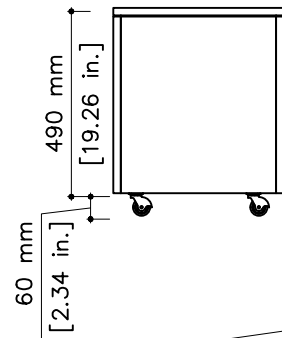

# tikamoon

W x D x H  
 Ⓐ 512 x 335 x 110 mm  
 Ⓑ 496 x 335 x 110 mm

W x D x H  
 Ⓐ 20.15 x 13.18 x 4.33 in.  
 Ⓑ 19.52 x 13.18 x 4.33 in.

TVS0002\_3

W x D x H (mm)  
 1870 x 520 x 560

W x D x H (in.)  
 73.62 x 20.47 x 22.04