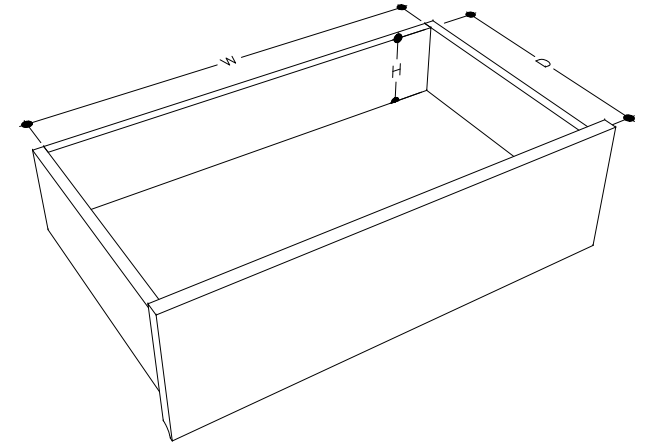

tikamoon

W x D x H
 Ⓐ 600 x 335 x 110 mm

W x D x H
 Ⓐ 23.62 x 13.18 x 4.33 in.

TVS0001_3

W x D x H (mm)
 1470 x 515 x 560

W x D x H (in.)
 57.87 x 20.27 x 22.04