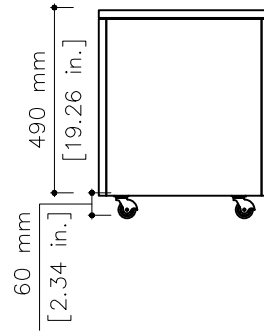

tikamoon

W x D x H
 Ⓐ 600 x 335 x 110 mm

W x D x H
 Ⓐ 23.62 x 13.18 x 4.33 in.

TVS0001_3

W x D x H (mm)
 1470 x 515 x 560

W x D x H (in.)
 57.87 x 20.27 x 22.04