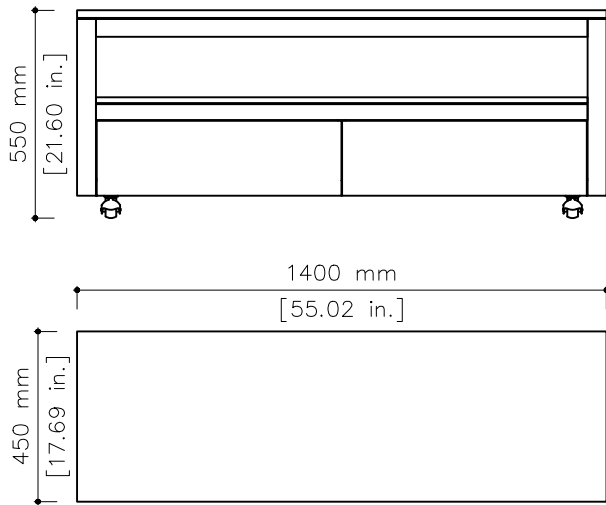

tikamoon

W x D x H
 Ⓐ 600 x 335 x 110 mm

W x D x H
 Ⓐ 23.62 x 13.18 x 4.33 in.

TVS0001_3

W x D x H (mm)
 1470 x 515 x 560

W x D x H (in.)
 57.87 x 20.27 x 22.04