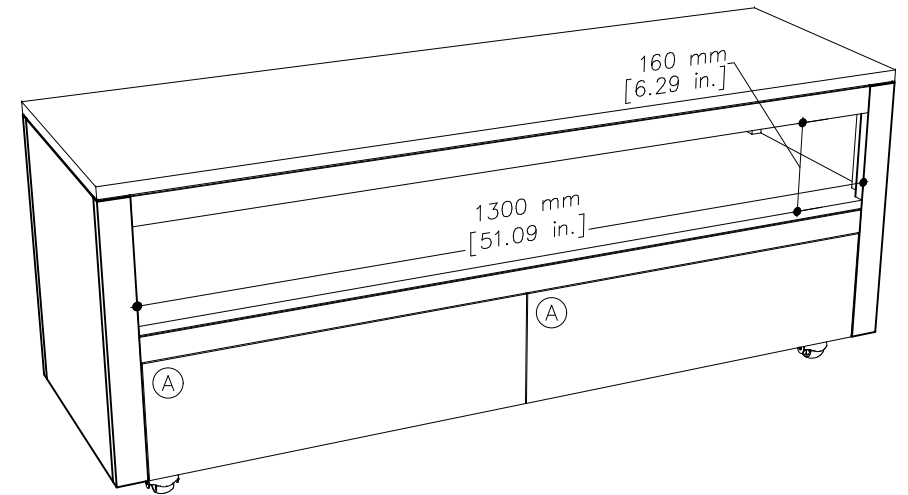

tikamoon

W x D x H
 Ⓐ 600 x 335 x 110 mm

W x D x H
 Ⓐ 23.62 x 13.18 x 4.33 in.

TVS0001_3

W x D x H (mm)
 1470 x 515 x 560

W x D x H (in.)
 57.87 x 20.27 x 22.04