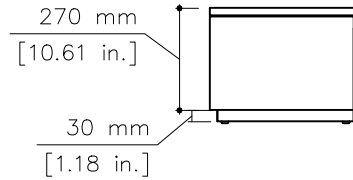

tikamoon

TV045_2

W x D x H (mm)
1445 x 500 x 395

W x D x H (in.)
56.88 x 19.68 x 15.55