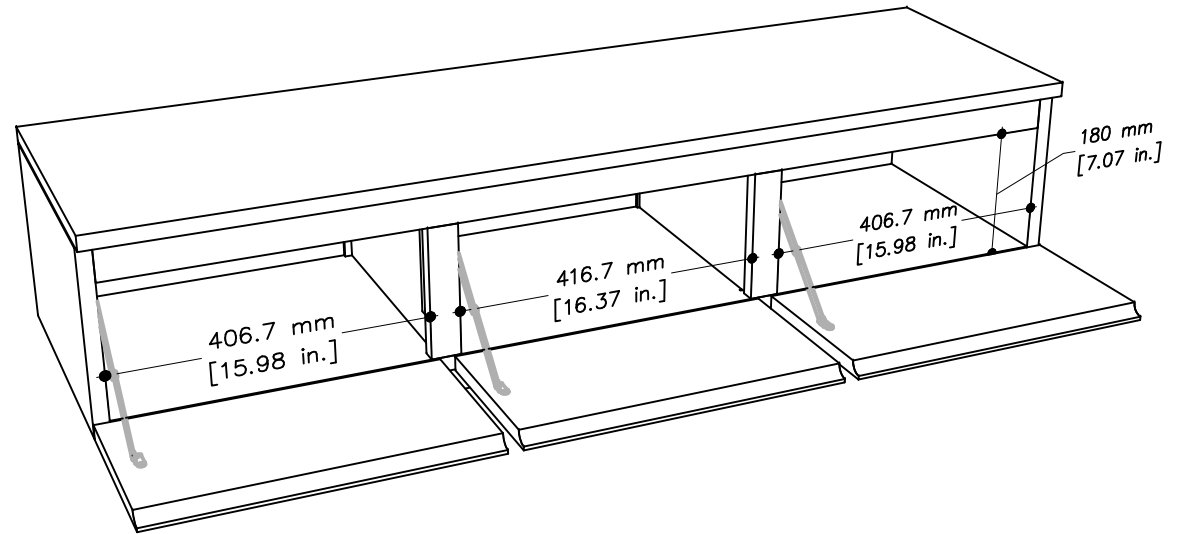

tikamoon

TV045_2

W x D x H (mm)
1445 x 500 x 395

W x D x H (in.)
56.88 x 19.68 x 15.55