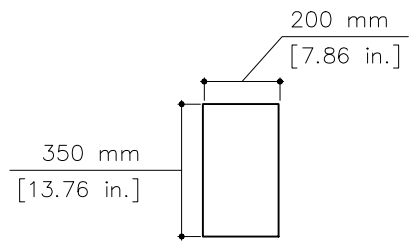

# tikamoon

160 mm  
[6.29 in.]

200 mm  
[7.86 in.]

W x D x H  
① 85 x 235 x 65 mm

W x D x H  
① 3.34 x 9.25 x 2.55 in.

TAB0004

W x D x H (mm)  
430 x 300 x 790

W x D x H (in.)  
16.92 x 11.81 x 31.10