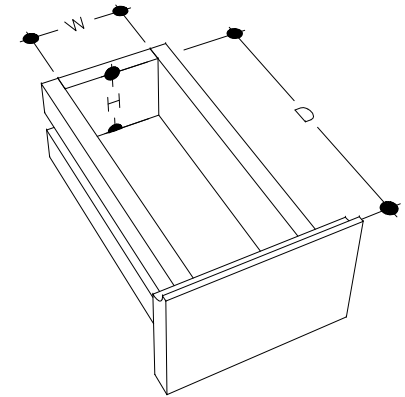

# tikamoon

160 mm  
[6.29 in.]

200 mm  
[7.86 in.]

W x D x H  
① 85 x 235 x 65 mm

W x D x H  
① 3.34 x 9.25 x 2.55 in.

TAB0004

W x D x H (mm)  
430 x 300 x 790

W x D x H (in.)  
16.92 x 11.81 x 31.10