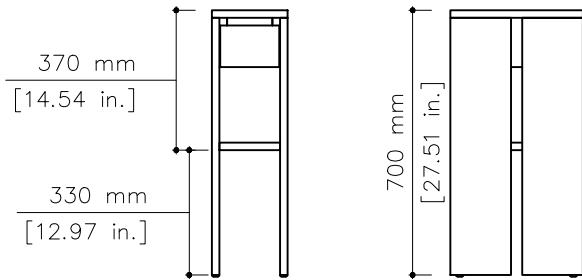

# tikamoon

160 mm  
[6.29 in.]

200 mm  
[7.86 in.]

W x D x H  
① 85 x 235 x 65 mm

W x D x H  
① 3.34 x 9.25 x 2.55 in.

TAB0004

W x D x H (mm)  
430 x 300 x 790

W x D x H (in.)  
16.92 x 11.81 x 31.10