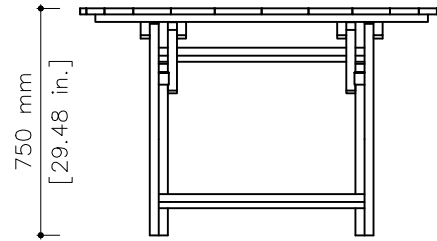

# tikamoon

T19-120b

W x D x H (mm)	W x D x H (in.)
1280 x 193 x 1245	50.39 x 7.59 x 49.01