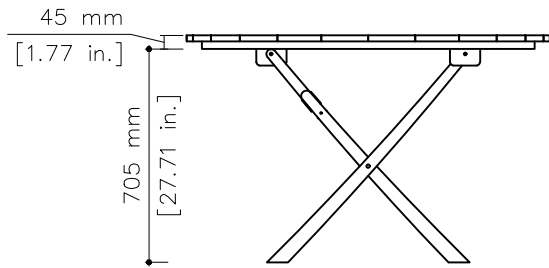

# tikamoon

T19-120b

W x D x H (mm)	W x D x H (in.)
1280 x 193 x 1245	50.39 x 7.59 x 49.01