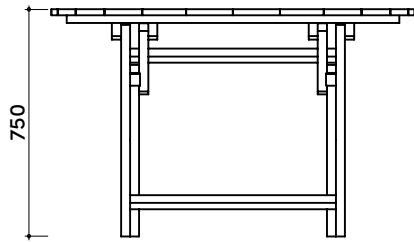

# tikamoon

T19-120b

H W x D x H (mm)  
1280 x 193 x 1245