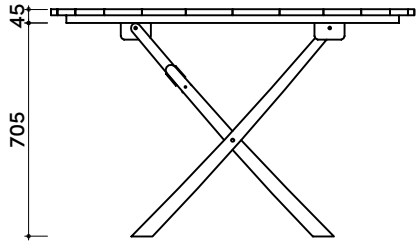

# tikamoon

T19-120b

H W x D x H (mm)  
1280 x 193 x 1245