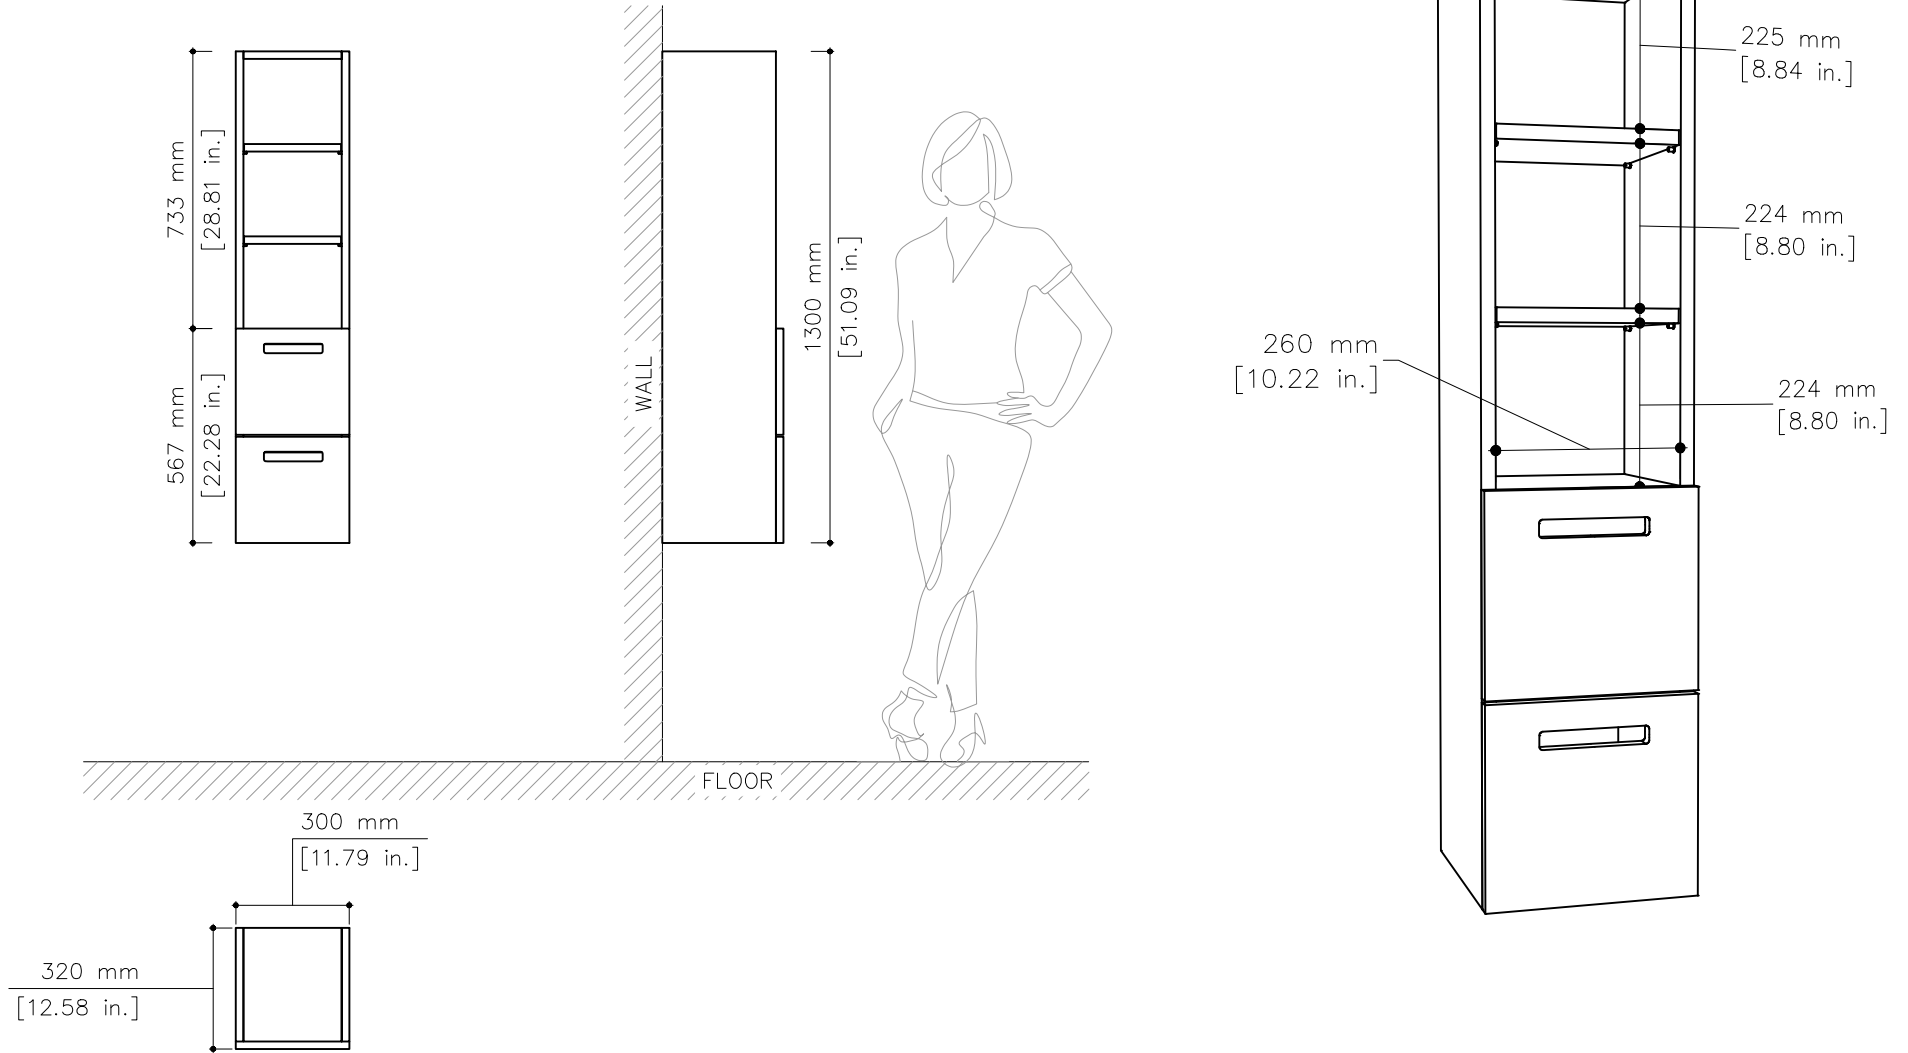

# tikamoon

SSND9B\_2

**W x D x H (mm)**  
415 x 395 x 1410

**W x D x H (in.)**  
16.33 x 15.55 x 55.51