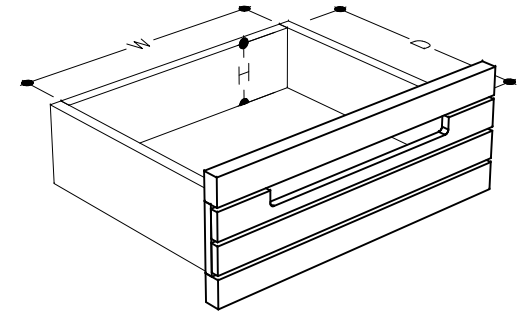

tikamoon

W x D x H

- (A) 330 x 285 x 80 mm
- (B) 330 x 285 x 140 mm
- (C) 330 x 285 x 165 mm

W x D x H

- (A) 12.99 x 11.22 x 3.14 in.
- (B) 12.99 x 11.22 x 5.51 in.
- (C) 12.99 x 11.22 x 6.49 in.

SSND11_2

W x D x H (mm)
450 x 450 x 1600

W x D x H (in.)
17.71 x 17.71 x 62.99