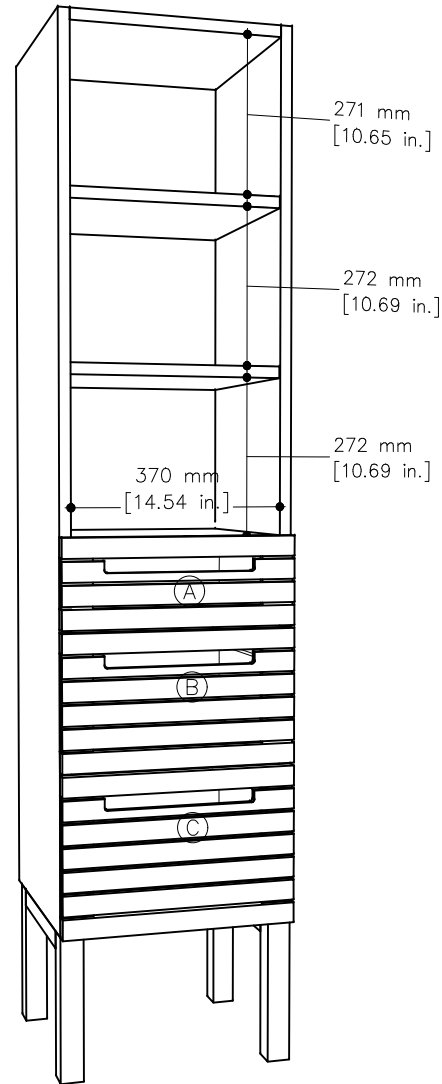

tikamoon

W x D x H

- (A) 330 x 285 x 80 mm
- (B) 330 x 285 x 140 mm
- (C) 330 x 285 x 165 mm

W x D x H

- (A) 12.99 x 11.22 x 3.14 in.
- (B) 12.99 x 11.22 x 5.51 in.
- (C) 12.99 x 11.22 x 6.49 in.

SSND11_2

W x D x H (mm)
450 x 450 x 1600

W x D x H (in.)
17.71 x 17.71 x 62.99