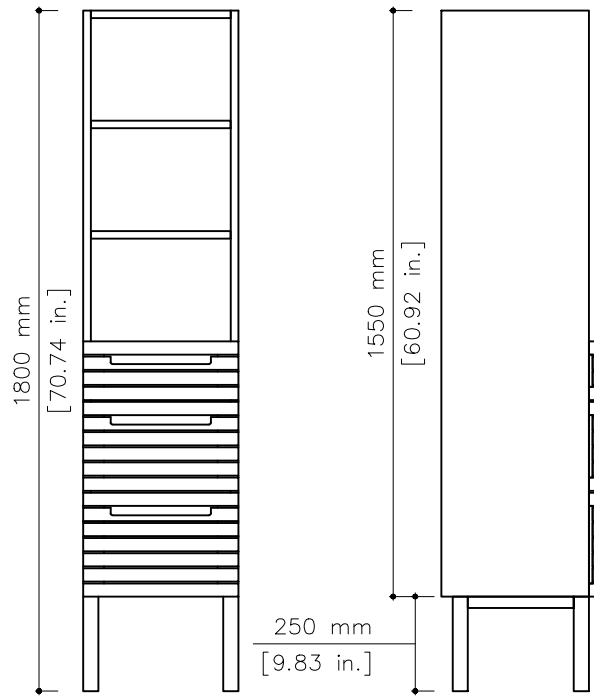

tikamoon

W x D x H

- (A) 330 x 285 x 80 mm
- (B) 330 x 285 x 140 mm
- (C) 330 x 285 x 165 mm

W x D x H

- (A) 12.99 x 11.22 x 3.14 in.
- (B) 12.99 x 11.22 x 5.51 in.
- (C) 12.99 x 11.22 x 6.49 in.

SSND11_2

W x D x H (mm)
450 x 450 x 1600

W x D x H (in.)
17.71 x 17.71 x 62.99