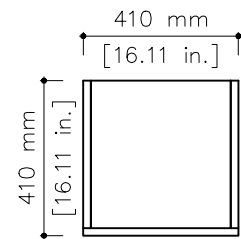

tikamoon

W x D x H

- (A) 330 x 285 x 80 mm
- (B) 330 x 285 x 140 mm
- (C) 330 x 285 x 165 mm

W x D x H

- (A) 12.99 x 11.22 x 3.14 in.
- (B) 12.99 x 11.22 x 5.51 in.
- (C) 12.99 x 11.22 x 6.49 in.

SSND11_2

W x D x H (mm)
450 x 450 x 1600

W x D x H (in.)
17.71 x 17.71 x 62.99