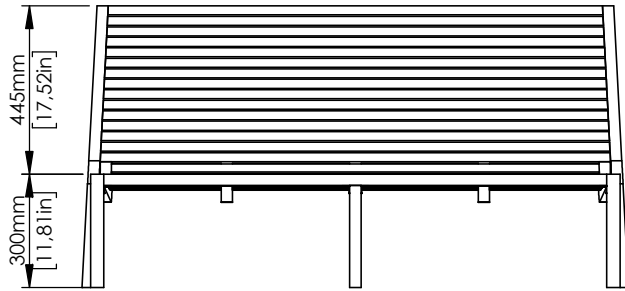

tikamoon

SOF0110

W x D x H (mm)
1554 x 855 x 915

W x D x H (in.)
61.18 x 33.66 x 36