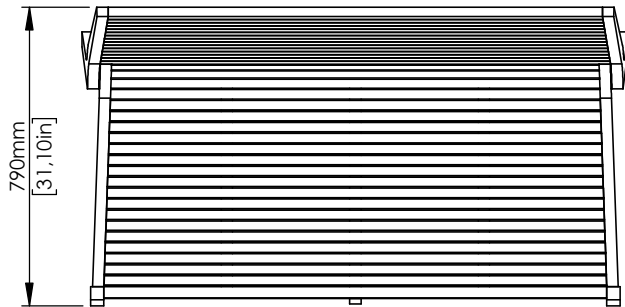

tikamoon

SOF0110

W x D x H (mm)
1554 x 855 x 915

W x D x H (in.)
61.18 x 33.66 x 36