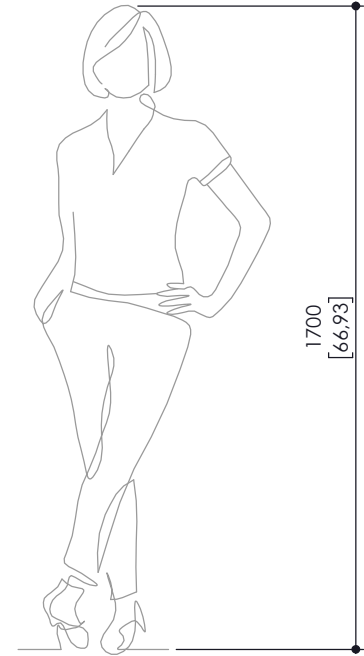

tikamoon

SOF0110

W x D x H (mm)
1554 x 855 x 915

W x D x H (in.)
61.18 x 33.66 x 36