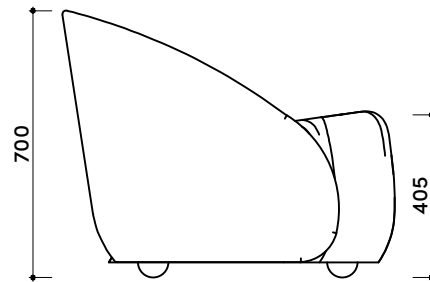

tikamoon

SOF0082

W x D x H (mm)
1840x750x910