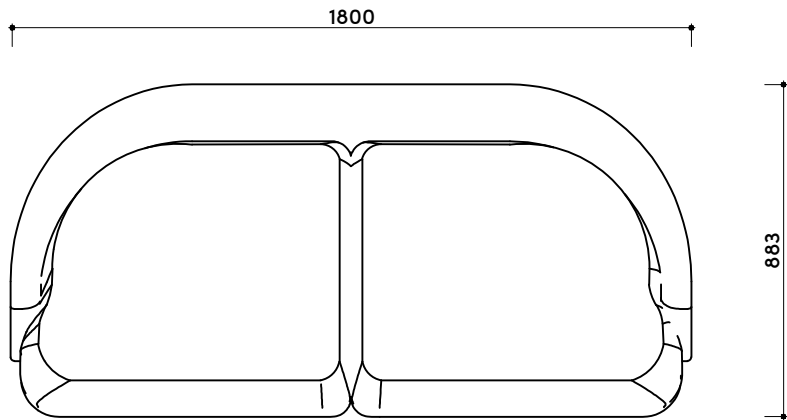

tikamoon

SOF0082

W x D x H (mm)
1840x750x910