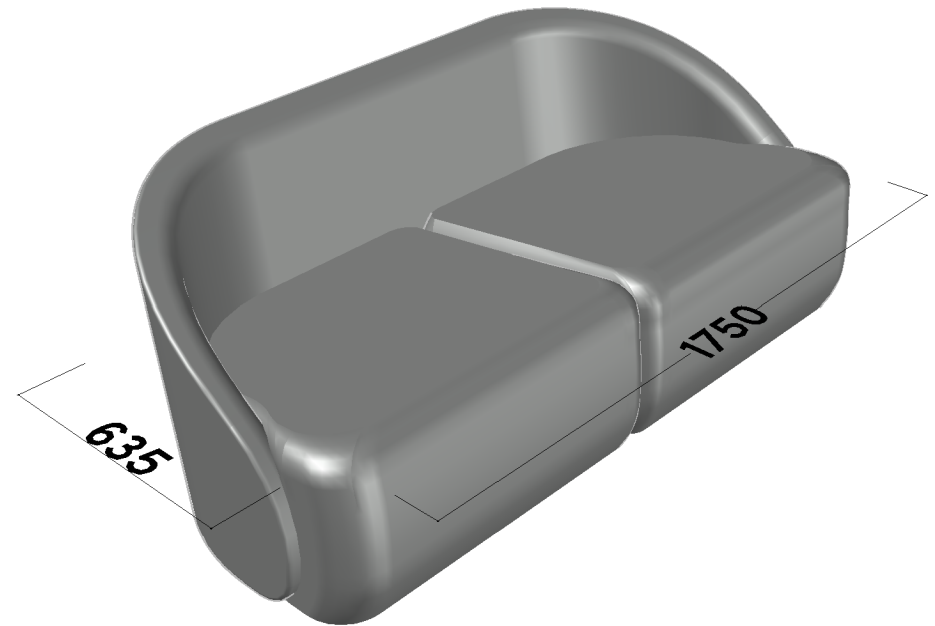

tikamoon

SOF0082

W x D x H (mm)
1840x750x910