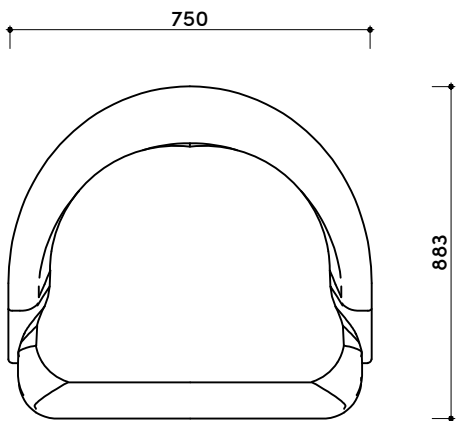

# tikamoon

SOF0081

W x D x H (mm)  
910x810x750