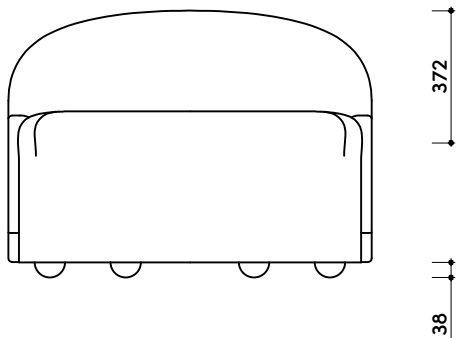

# tikamoon

SOF0081

W x D x H (mm)  
910x810x750