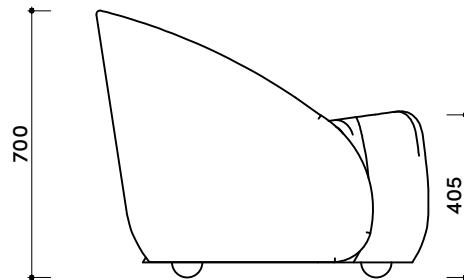

# tikamoon

SOF0081

W x D x H (mm)  
910x810x750