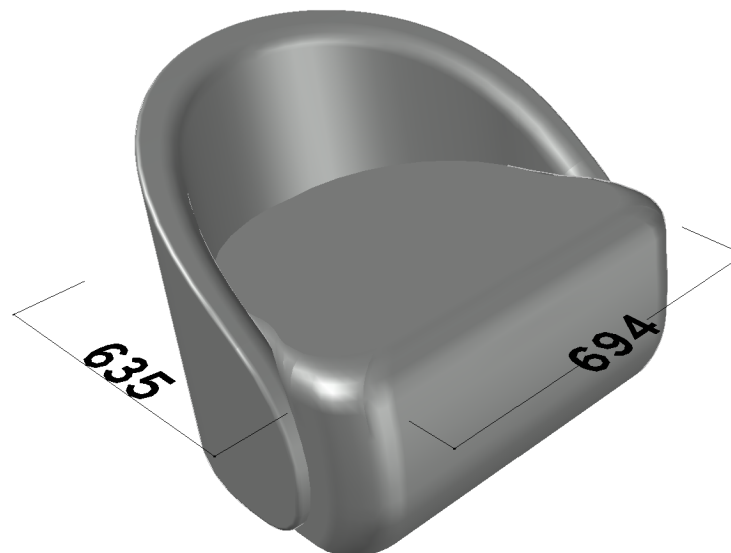

# tikamoon

SOF0081

W x D x H (mm)  
910x810x750