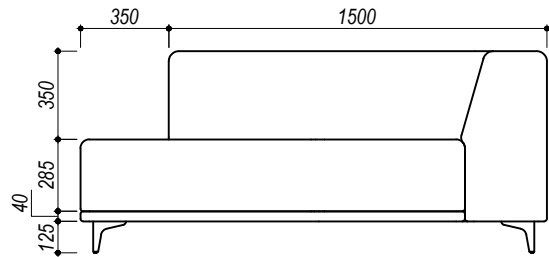

Drawn by <i>Putro</i>	Approved by <i>Sinda</i>	Document Types <i>Technical Drawing</i>	PU Code <b>SOF0033</b>	Document Status <b>Released</b>			
 4, Allée du Progrès - Area Park Bâtiment 4 - 59320 Englos			PU Description <i>Lugo Soil 10 Liver Corner Sitting Island</i> <b>L 185</b>	Finishing		Scale <b>nts</b>	
			Rev <b>00</b>	Date of issue <b>2022/11/02</b>	Size <b>A4</b>	Sheet <b>1 / 2</b>	

BOTTOM VIEW

FRONT VIEW

SIDE VIEW

BACK VIEW

TOP VIEW

Drawn by <b>Putro</b>	Approved by <b>Sinda</b>	Document Types <b>Technical Drawing</b>	PU Code <b>SOF0033</b>	Document Status <b>Released</b>	
 4, Allée du Progrès - Area Park Bâtiment 4 - 59320 Englos			PU Description <b>Lugo Soil 10 Liver Corner Sitting Island L 185</b>	Finishing	Scale <b>1 : 30</b>
			Rev <b>00</b>	Date of issue <b>2022/11/02</b>	Size <b>A4</b>

Drawn by <i>Putro</i>	Approved by <i>Sinda</i>	Document Types <i>Technical Drawing</i>	PU Code <b>SOF0030</b>	Document Status <b>Released</b>			
<b>tikamoon</b> <small>4, Allée du Progrès - Area Park Bâtiment 4 - 59320 Englos</small>			PU Description <i>Lugo Soil 10 Liver Arm Sofa          R 3 seats 202</i>	Finishing		Scale <i>nts</i>	
				Rev <b>00</b>	Date of issue <b>2022/11/02</b>	Size <b>A4</b>	Sheet <b>1 / 2</b>

BOTTOM VIEW

FRONT VIEW

SIDE VIEW

REAR VIEW

TOP VIEW

Drawn by <i>Putro</i>	Approved by <i>Sinda</i>	Document Types <i>Technical Drawing</i>	PU Code <b>SOF0030</b>	Document Status <b>Released</b>		
 4, Allée du Progrès - Area Park Bâtiment 4 - 59320 Englos			PU Description <i>Lugo Soil 10 Liver Arm Sofa R 3 seats 202</i>	Finishing		Scale <b>1 : 28</b>
				Rev <b>00</b>	Date of issue <b>2022/11/02</b>	Size <b>A4</b>