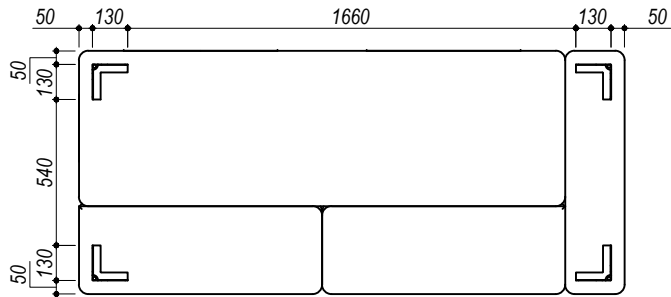

Drawn by <i>Putro</i>	Approved by <i>Sinda</i>	Document Types <i>Technical Drawing</i>	PU Code <b>SOF0033</b>	Document Status <b>Released</b>			
 4, Allée du Progrès - Area Park Bâtiment 4 - 59320 Englos			PU Description <i>Lugo Soil 10 Liver Corner Sitting Island</i> <b>L 185</b>	Finishing		Scale <b>nts</b>	
			Rev <b>00</b>	Date of issue <b>2022/11/02</b>	Size <b>A4</b>	Sheet <b>1 / 2</b>	

BOTTOM VIEW

FRONT VIEW

SIDE VIEW

BACK VIEW

TOP VIEW

Drawn by <b>Putro</b>	Approved by <b>Sinda</b>	Document Types <b>Technical Drawing</b>	PU Code <b>SOF0033</b>	Document Status <b>Released</b>	
 4, Allée du Progrès - Area Park Bâtiment 4 - 59320 Englos			PU Description <b>Lugo Soil 10 Liver Corner Sitting Island L 185</b>	Finishing	Scale <b>1 : 30</b>
			Rev <b>00</b>	Date of issue <b>2022/11/02</b>	Size <b>A4</b>

Drawn by <i>Putro</i>	Approved by <i>Sinda</i>	Document Types <i>Technical Drawing</i>	PU Code <b>SOF0030</b>	Document Status <b>Released</b>			
<b>tikamoon</b> <small>4, Allée du Progrès - Area Park Bâtiment 4 - 59320 Englos</small>			PU Description <i>Lugo Soil 10 Liver Arm Sofa          R 3 seats 202</i>	Finishing		Scale <i>nts</i>	
				Rev <b>00</b>	Date of issue <b>2022/11/02</b>	Size <b>A4</b>	Sheet <b>1 / 2</b>

BOTTOM VIEW

FRONT VIEW

SIDE VIEW

REAR VIEW

TOP VIEW

Drawn by <i>Putro</i>	Approved by <i>Sinda</i>	Document Types <i>Technical Drawing</i>	PU Code <b>SOF0030</b>	Document Status <b>Released</b>		
 4, Allée du Progrès - Area Park Bâtiment 4 - 59320 Englos			PU Description <i>Lugo Soil 10 Liver Arm Sofa R 3 seats 202</i>	Finishing		Scale <b>1 : 28</b>
				Rev <b>00</b>	Date of issue <b>2022/11/02</b>	Size <b>A4</b>