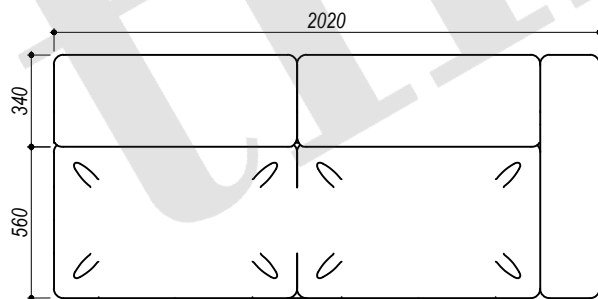

Drawn by <i>Putro</i>	Approved by <i>Sinda</i>	Document Types <i>Technical Drawing</i>	PU Code <b>SOF0030</b>	Document Status <b>Released</b>			
<b>tikamoon</b> <small>4, Allée du Progrès - Area Park Bâtiment 4 - 59320 Englos</small>			PU Description <i>Lugo Soil 10 Liver Arm Sofa          R 3 seats 202</i>	Finishing		Scale <i>nts</i>	
				Rev <b>00</b>	Date of issue <b>2022/11/02</b>	Size <b>A4</b>	Sheet <b>1 / 2</b>

BOTTOM VIEW

FRONT VIEW

SIDE VIEW

REAR VIEW

TOP VIEW

Drawn by <i>Putro</i>	Approved by <i>Sinda</i>	Document Types <i>Technical Drawing</i>	PU Code <b>SOF0030</b>	Document Status <b>Released</b>		
 4, Allée du Progrès - Area Park Bâtiment 4 - 59320 Englos			PU Description <i>Lugo Soil 10 Liver Arm Sofa R 3 seats 202</i>	Finishing		Scale <b>1 : 28</b>
				Rev <b>00</b>	Date of issue <b>2022/11/02</b>	Size <b>A4</b>