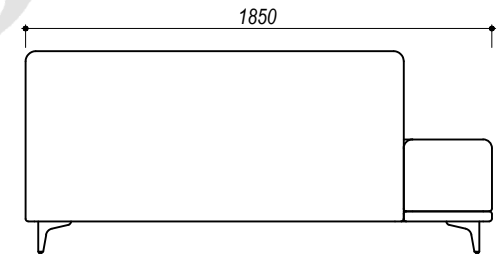

Drawn by <i>Putro</i>	Approved by <i>Sinda</i>	Document Types <i>Technical Drawing</i>	PU Code <b>SOF0033</b>	Document Status <b>Released</b>			
 4, Allée du Progrès - Area Park Bâtiment 4 - 59320 Englos			PU Description <i>Lugo Soil 10 Liver Corner Sitting Island</i> <b>L 185</b>	Finishing		Scale <b>nts</b>	
			Rev <b>00</b>	Date of issue <b>2022/11/02</b>	Size <b>A4</b>	Sheet <b>1 / 2</b>	

BOTTOM VIEW

FRONT VIEW

SIDE VIEW

BACK VIEW

TOP VIEW

Drawn by <b>Putro</b>	Approved by <b>Sinda</b>	Document Types <b>Technical Drawing</b>	PU Code <b>SOF0033</b>	Document Status <b>Released</b>	
 4, Allée du Progrès - Area Park Bâtiment 4 - 59320 Englos			PU Description <b>Lugo Soil 10 Liver Corner Sitting Island L 185</b>	Finishing	Scale <b>1 : 30</b>
			Rev <b>00</b>	Date of issue <b>2022/11/02</b>	Size <b>A4</b>

Drawn by <i>Putro</i>	Approved by <i>Sinda</i>	Document Types <i>Technical Drawing</i>	PU Code <b>SOF0030</b>	Document Status <b>Released</b>			
<b>tikamoon</b> <small>4, Allée du Progrès - Area Park Bâtiment 4 - 59320 Englos</small>			PU Description <i>Lugo Soil 10 Liver Arm Sofa          R 3 seats 202</i>	Finishing		Scale <i>nts</i>	
				Rev <b>00</b>	Date of issue <b>2022/11/02</b>	Size <b>A4</b>	Sheet <b>1 / 2</b>

BOTTOM VIEW

FRONT VIEW

SIDE VIEW

REAR VIEW

TOP VIEW

Drawn by <i>Putro</i>	Approved by <i>Sinda</i>	Document Types <i>Technical Drawing</i>	PU Code <b>SOF0030</b>	Document Status <b>Released</b>		
 4, Allée du Progrès - Area Park Bâtiment 4 - 59320 Englos			PU Description <i>Lugo Soil 10 Liver Arm Sofa R 3 seats 202</i>	Finishing		Scale <b>1 : 28</b>
				Rev <b>00</b>	Date of issue <b>2022/11/02</b>	Size <b>A4</b>