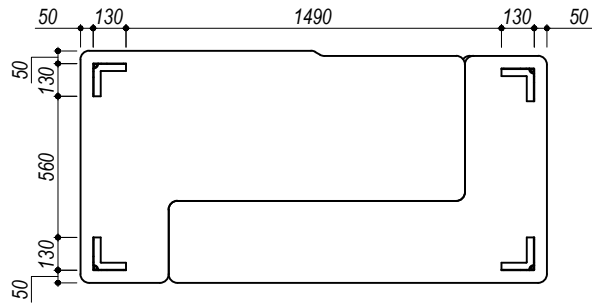

Drawn by <i>Putro</i>	Approved by <i>Sinda</i>	Document Types <i>Technical Drawing</i>	PU Code <b>SOF0033</b>	Document Status <b>Released</b>			
 4, Allée du Progrès - Area Park Bâtiment 4 - 59320 Englos			PU Description <i>Lugo Soil 10 Liver Corner Sitting Island</i> <b>L 185</b>	Finishing		Scale <b>nts</b>	
			Rev <b>00</b>	Date of issue <b>2022/11/02</b>	Size <b>A4</b>	Sheet <b>1 / 2</b>	

BOTTOM VIEW

FRONT VIEW

SIDE VIEW

BACK VIEW

TOP VIEW

Drawn by <b>Putro</b>	Approved by <b>Sinda</b>	Document Types <b>Technical Drawing</b>	PU Code <b>SOF0033</b>	Document Status <b>Released</b>	
 4, Allée du Progrès - Area Park Bâtiment 4 - 59320 Englos			PU Description <b>Lugo Soil 10 Liver Corner Sitting Island L 185</b>	Finishing	Scale <b>1 : 30</b>
			Rev <b>00</b>	Date of issue <b>2022/11/02</b>	Size <b>A4</b>

Drawn by <i>Putro</i>	Approved by <i>Sinda</i>	Document Types <i>Technical Drawing</i>	PU Code <b>SOF0030</b>	Document Status <b>Released</b>			
<b>tikamoon</b> <small>4, Allée du Progrès - Area Park Bâtiment 4 - 59320 Englos</small>			PU Description <i>Lugo Soil 10 Liver Arm Sofa          R 3 seats 202</i>	Finishing		Scale <i>nts</i>	
				Rev <b>00</b>	Date of issue <b>2022/11/02</b>	Size <b>A4</b>	Sheet <b>1 / 2</b>

BOTTOM VIEW

FRONT VIEW

SIDE VIEW

REAR VIEW

TOP VIEW

Drawn by <i>Putro</i>	Approved by <i>Sinda</i>	Document Types <i>Technical Drawing</i>	PU Code <b>SOF0030</b>	Document Status <b>Released</b>		
 4, Allée du Progrès - Area Park Bâtiment 4 - 59320 Englos			PU Description <i>Lugo Soil 10 Liver Arm Sofa R 3 seats 202</i>	Finishing		Scale <b>1 : 28</b>
				Rev <b>00</b>	Date of issue <b>2022/11/02</b>	Size <b>A4</b>