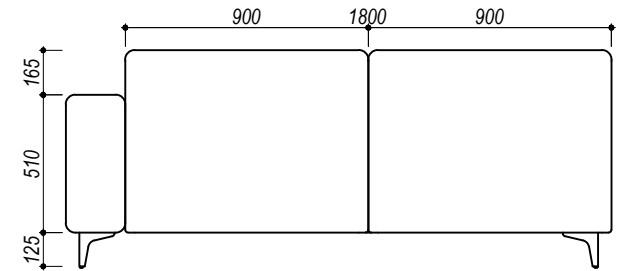

BOTTOM VIEW

FRONT VIEW

SIDE VIEW

BACK VIEW

TOP VIEW

Drawn by <b>Putro</b>	Approved by <b>Sinda</b>	Document Types <b>Technical Drawing</b>	PU Code <b>SOF0033</b>	Document Status <b>Released</b>	
 4, Allée du Progrès - Area Park Bâtiment 4 - 59320 Englos			PU Description <b>Lugo Soil 10 Liver Corner Sitting Island L 185</b>	Finishing	Scale <b>1 : 30</b>
			Rev <b>00</b>	Date of issue <b>2022/11/02</b>	Size <b>A4</b>

Drawn by <i>Putro</i>	Approved by <i>Sinda</i>	Document Types <i>Technical Drawing</i>	PU Code <b>SOF0030</b>	Document Status <b>Released</b>			
<b>tikamoon</b> <small>4, Allée du Progrès - Area Park Bâtiment 4 - 59320 Englos</small>			PU Description <i>Lugo Soil 10 Liver Arm Sofa          R 3 seats 202</i>	Finishing		Scale <i>nts</i>	
				Rev <b>00</b>	Date of issue <b>2022/11/02</b>	Size <b>A4</b>	Sheet <b>1 / 2</b>

BOTTOM VIEW

FRONT VIEW

SIDE VIEW

REAR VIEW

TOP VIEW

Drawn by <i>Putro</i>	Approved by <i>Sinda</i>	Document Types <i>Technical Drawing</i>	PU Code <b>SOF0030</b>	Document Status <b>Released</b>		
 4, Allée du Progrès - Area Park Bâtiment 4 - 59320 Englos			PU Description <i>Lugo Soil 10 Liver Arm Sofa R 3 seats 202</i>	Finishing		Scale <b>1 : 28</b>
				Rev <b>00</b>	Date of issue <b>2022/11/02</b>	Size <b>A4</b>