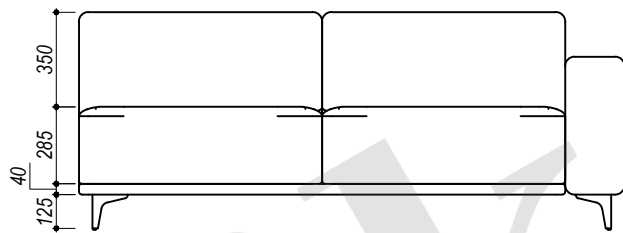

Drawn by <i>Putro</i>	Approved by <i>Sinda</i>	Document Types <i>Technical Drawing</i>	PU Code <b>SOF0033</b>	Document Status <b>Released</b>			
 4, Allée du Progrès - Area Park Bâtiment 4 - 59320 Englos			PU Description <i>Lugo Soil 10 Liver Corner Sitting Island</i> <b>L 185</b>	Finishing		Scale <b>nts</b>	
			Rev <b>00</b>	Date of issue <b>2022/11/02</b>	Size <b>A4</b>	Sheet <b>1 / 2</b>	

BOTTOM VIEW

FRONT VIEW

SIDE VIEW

BACK VIEW

TOP VIEW

Drawn by <b>Putro</b>	Approved by <b>Sinda</b>	Document Types <b>Technical Drawing</b>	PU Code <b>SOF0033</b>	Document Status <b>Released</b>	
 4, Allée du Progrès - Area Park Bâtiment 4 - 59320 Englos			PU Description <b>Lugo Soil 10 Liver Corner Sitting Island L 185</b>	Finishing	Scale <b>1 : 30</b>
			Rev <b>00</b>	Date of issue <b>2022/11/02</b>	Size <b>A4</b>

Drawn by <i>Putro</i>	Approved by <i>Sinda</i>	Document Types <i>Technical Drawing</i>	PU Code <b>SOF0030</b>	Document Status <b>Released</b>			
<b>tikamoon</b> <small>4, Allée du Progrès - Area Park Bâtiment 4 - 59320 Englos</small>			PU Description <i>Lugo Soil 10 Liver Arm Sofa          R 3 seats 202</i>	Finishing		Scale <i>nts</i>	
				Rev <b>00</b>	Date of issue <b>2022/11/02</b>	Size <b>A4</b>	Sheet <b>1 / 2</b>

BOTTOM VIEW

FRONT VIEW

SIDE VIEW

REAR VIEW

TOP VIEW

Drawn by <i>Putro</i>	Approved by <i>Sinda</i>	Document Types <i>Technical Drawing</i>	PU Code <b>SOF0030</b>	Document Status <b>Released</b>		
 4, Allée du Progrès - Area Park Bâtiment 4 - 59320 Englos			PU Description <i>Lugo Soil 10 Liver Arm Sofa R 3 seats 202</i>	Finishing		Scale <b>1 : 28</b>
				Rev <b>00</b>	Date of issue <b>2022/11/02</b>	Size <b>A4</b>