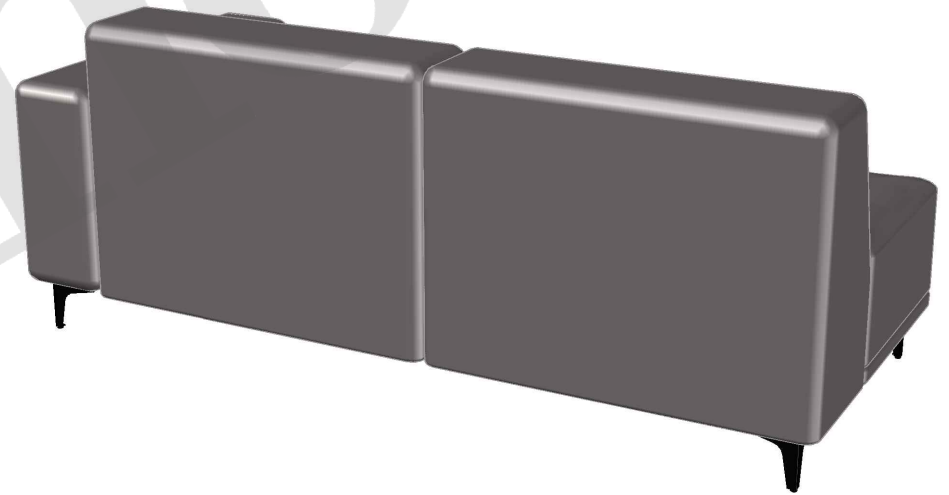

Drawn by <i>Putro</i>	Approved by <i>Sinda</i>	Document Types <i>Technical Drawing</i>	PU Code <b>SOF0033</b>	Document Status <b>Released</b>			
 4, Allée du Progrès - Area Park Bâtiment 4 - 59320 Englos			PU Description <i>Lugo Soil 10 Liver Corner Sitting Island</i> <b>L 185</b>	Finishing		Scale <b>nts</b>	
			Rev <b>00</b>	Date of issue <b>2022/11/02</b>	Size <b>A4</b>	Sheet <b>1 / 2</b>	

BOTTOM VIEW

FRONT VIEW

SIDE VIEW

BACK VIEW

TOP VIEW

Drawn by <b>Putro</b>	Approved by <b>Sinda</b>	Document Types <b>Technical Drawing</b>	PU Code <b>SOF0033</b>	Document Status <b>Released</b>	
 4, Allée du Progrès - Area Park Bâtiment 4 - 59320 Englos			PU Description <b>Lugo Soil 10 Liver Corner Sitting Island L 185</b>	Finishing	Scale <b>1 : 30</b>
			Rev <b>00</b>	Date of issue <b>2022/11/02</b>	Size <b>A4</b>

Drawn by <i>Putro</i>	Approved by <i>Sinda</i>	Document Types <i>Technical Drawing</i>	PU Code <b>SOF0030</b>	Document Status <b>Released</b>			
<b>tikamoon</b> <small>4, Allée du Progrès - Area Park Bâtiment 4 - 59320 Englos</small>			PU Description <i>Lugo Soil 10 Liver Arm Sofa          R 3 seats 202</i>	Finishing		Scale <i>nts</i>	
				Rev <b>00</b>	Date of issue <b>2022/11/02</b>	Size <b>A4</b>	Sheet <b>1 / 2</b>

BOTTOM VIEW

FRONT VIEW

SIDE VIEW

REAR VIEW

TOP VIEW

Drawn by <i>Putro</i>	Approved by <i>Sinda</i>	Document Types <i>Technical Drawing</i>	PU Code <b>SOF0030</b>	Document Status <b>Released</b>		
 4, Allée du Progrès - Area Park Bâtiment 4 - 59320 Englos			PU Description <i>Lugo Soil 10 Liver Arm Sofa R 3 seats 202</i>	Finishing		Scale <b>1 : 28</b>
				Rev <b>00</b>	Date of issue <b>2022/11/02</b>	Size <b>A4</b>