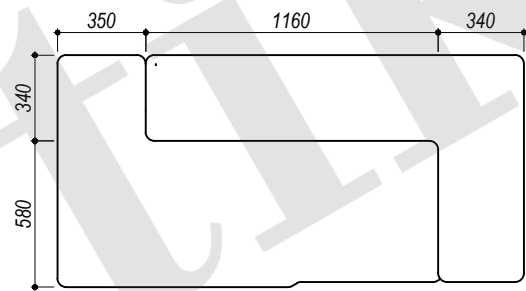

Drawn by <i>Putro</i>	Approved by <i>Sinda</i>	Document Types <i>Technical Drawing</i>	PU Code <b>SOF0033</b>	Document Status <b>Released</b>			
 4, Allée du Progrès - Area Park Bâtiment 4 - 59320 Englos			PU Description <i>Lugo Soil 10 Liver Corner Sitting Island</i> <b>L 185</b>	Finishing		Scale <b>nts</b>	
			Rev <b>00</b>	Date of issue <b>2022/11/02</b>	Size <b>A4</b>	Sheet <b>1 / 2</b>	

BOTTOM VIEW

FRONT VIEW

SIDE VIEW

BACK VIEW

TOP VIEW

Drawn by <b>Putro</b>	Approved by <b>Sinda</b>	Document Types <b>Technical Drawing</b>	PU Code <b>SOF0033</b>	Document Status <b>Released</b>	
 4, Allée du Progrès - Area Park Bâtiment 4 - 59320 Englos			PU Description <b>Lugo Soil 10 Liver Corner Sitting Island L 185</b>	Finishing	Scale <b>1 : 30</b>
			Rev <b>00</b>	Date of issue <b>2022/11/02</b>	Size <b>A4</b>

Drawn by <i>Putro</i>	Approved by <i>Sinda</i>	Document Types <i>Technical Drawing</i>	PU Code <b>SOF0030</b>	Document Status <b>Released</b>			
<b>tikamoon</b> <small>4, Allée du Progrès - Area Park Bâtiment 4 - 59320 Englos</small>			PU Description <i>Lugo Soil 10 Liver Arm Sofa          R 3 seats 202</i>	Finishing		Scale <i>nts</i>	
				Rev <b>00</b>	Date of issue <b>2022/11/02</b>	Size <b>A4</b>	Sheet <b>1 / 2</b>

BOTTOM VIEW

FRONT VIEW

SIDE VIEW

REAR VIEW

TOP VIEW

Drawn by <i>Putro</i>	Approved by <i>Sinda</i>	Document Types <i>Technical Drawing</i>	PU Code <b>SOF0030</b>	Document Status <b>Released</b>		
 4, Allée du Progrès - Area Park Bâtiment 4 - 59320 Englos			PU Description <i>Lugo Soil 10 Liver Arm Sofa R 3 seats 202</i>	Finishing		Scale <b>1 : 28</b>
				Rev <b>00</b>	Date of issue <b>2022/11/02</b>	Size <b>A4</b>