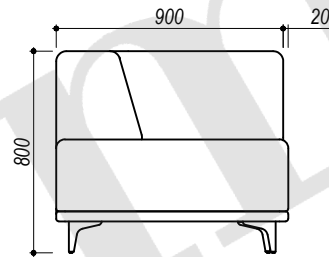

Drawn by <i>Putro</i>	Approved by <i>Sinda</i>	Document Types <i>Technical Drawing</i>	PU Code <b>SOF0033</b>	Document Status <b>Released</b>			
 4, Allée du Progrès - Area Park Bâtiment 4 - 59320 Englos			PU Description <i>Lugo Soil 10 Liver Corner Sitting Island</i> <b>L 185</b>	Finishing		Scale <b>nts</b>	
			Rev <b>00</b>	Date of issue <b>2022/11/02</b>	Size <b>A4</b>	Sheet <b>1 / 2</b>	

BOTTOM VIEW

FRONT VIEW

SIDE VIEW

BACK VIEW

TOP VIEW

Drawn by <b>Putro</b>	Approved by <b>Sinda</b>	Document Types <b>Technical Drawing</b>	PU Code <b>SOF0033</b>	Document Status <b>Released</b>	
 4, Allée du Progrès - Area Park Bâtiment 4 - 59320 Englos			PU Description <b>Lugo Soil 10 Liver Corner Sitting Island L 185</b>	Finishing	Scale <b>1 : 30</b>
			Rev <b>00</b>	Date of issue <b>2022/11/02</b>	Size <b>A4</b>

Drawn by <i>Putro</i>	Approved by <i>Sinda</i>	Document Types <i>Technical Drawing</i>	PU Code <b>SOF0030</b>	Document Status <b>Released</b>			
<b>tikamoon</b> <small>4, Allée du Progrès - Area Park Bâtiment 4 - 59320 Englos</small>			PU Description <i>Lugo Soil 10 Liver Arm Sofa          R 3 seats 202</i>	Finishing		Scale <i>nts</i>	
				Rev <b>00</b>	Date of issue <b>2022/11/02</b>	Size <b>A4</b>	Sheet <b>1 / 2</b>

BOTTOM VIEW

FRONT VIEW

SIDE VIEW

REAR VIEW

TOP VIEW

Drawn by <i>Putro</i>	Approved by <i>Sinda</i>	Document Types <i>Technical Drawing</i>	PU Code <b>SOF0030</b>	Document Status <b>Released</b>		
 4, Allée du Progrès - Area Park Bâtiment 4 - 59320 Englos			PU Description <i>Lugo Soil 10 Liver Arm Sofa R 3 seats 202</i>	Finishing		Scale <b>1 : 28</b>
				Rev <b>00</b>	Date of issue <b>2022/11/02</b>	Size <b>A4</b>