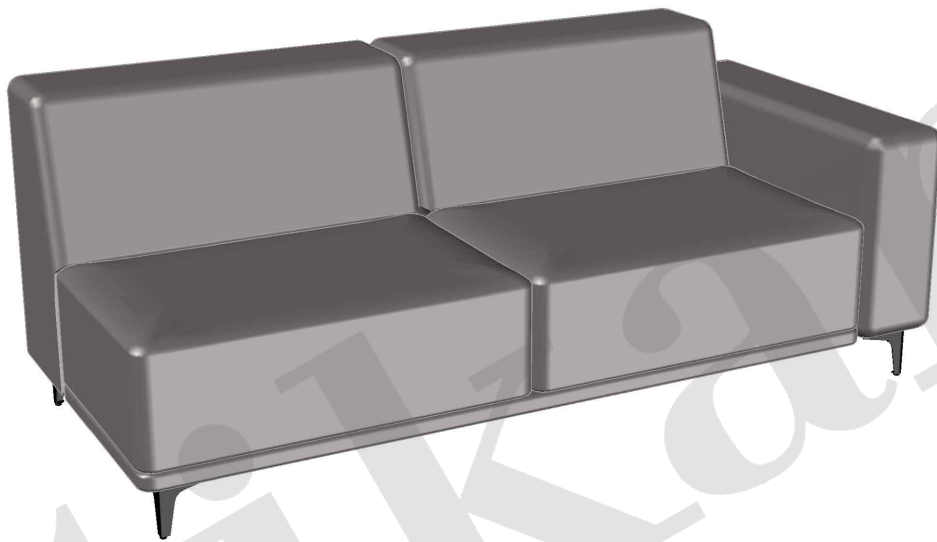

Drawn by <i>Putro</i>	Approved by <i>Sinda</i>	Document Types <i>Technical Drawing</i>	PU Code <b>SOF0033</b>	Document Status <b>Released</b>			
 4, Allée du Progrès - Area Park Bâtiment 4 - 59320 Englos			PU Description <i>Lugo Soil 10 Liver Corner Sitting Island</i> <b>L 185</b>	Finishing		Scale <b>nts</b>	
			Rev <b>00</b>	Date of issue <b>2022/11/02</b>	Size <b>A4</b>	Sheet <b>1 / 2</b>	

BOTTOM VIEW

FRONT VIEW

SIDE VIEW

BACK VIEW

TOP VIEW

Drawn by <b>Putro</b>	Approved by <b>Sinda</b>	Document Types <b>Technical Drawing</b>	PU Code <b>SOF0033</b>	Document Status <b>Released</b>	
 4, Allée du Progrès - Area Park Bâtiment 4 - 59320 Englos			PU Description <b>Lugo Soil 10 Liver Corner Sitting Island L 185</b>	Finishing	Scale <b>1 : 30</b>
			Rev <b>00</b>	Date of issue <b>2022/11/02</b>	Size <b>A4</b>

Drawn by <i>Putro</i>	Approved by <i>Sinda</i>	Document Types <i>Technical Drawing</i>	PU Code <b>SOF0030</b>	Document Status <b>Released</b>			
<b>tikamoon</b> <small>4, Allée du Progrès - Area Park Bâtiment 4 - 59320 Englos</small>			PU Description <i>Lugo Soil 10 Liver Arm Sofa          R 3 seats 202</i>	Finishing		Scale <i>nts</i>	
				Rev <b>00</b>	Date of issue <b>2022/11/02</b>	Size <b>A4</b>	Sheet <b>1 / 2</b>

BOTTOM VIEW

FRONT VIEW

SIDE VIEW

REAR VIEW

TOP VIEW

Drawn by <i>Putro</i>	Approved by <i>Sinda</i>	Document Types <i>Technical Drawing</i>	PU Code <b>SOF0030</b>	Document Status <b>Released</b>		
 4, Allée du Progrès - Area Park Bâtiment 4 - 59320 Englos			PU Description <i>Lugo Soil 10 Liver Arm Sofa R 3 seats 202</i>	Finishing		Scale <b>1 : 28</b>
				Rev <b>00</b>	Date of issue <b>2022/11/02</b>	Size <b>A4</b>