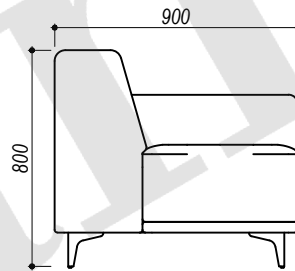

Drawn by <i>Putro</i>	Approved by <i>Sinda</i>	Document Types <i>Technical Drawing</i>	PU Code <b>SOF0033</b>	Document Status <b>Released</b>			
 4, Allée du Progrès - Area Park Bâtiment 4 - 59320 Englos			PU Description <i>Lugo Soil 10 Liver Corner Sitting Island</i> <b>L 185</b>	Finishing		Scale <b>nts</b>	
			Rev <b>00</b>	Date of issue <b>2022/11/02</b>	Size <b>A4</b>	Sheet <b>1 / 2</b>	

BOTTOM VIEW

FRONT VIEW

SIDE VIEW

BACK VIEW

TOP VIEW

Drawn by <b>Putro</b>	Approved by <b>Sinda</b>	Document Types <b>Technical Drawing</b>	PU Code <b>SOF0033</b>	Document Status <b>Released</b>	
 4, Allée du Progrès - Area Park Bâtiment 4 - 59320 Englos			PU Description <b>Lugo Soil 10 Liver Corner Sitting Island L 185</b>	Finishing	Scale <b>1 : 30</b>
			Rev <b>00</b>	Date of issue <b>2022/11/02</b>	Size <b>A4</b>

Drawn by <i>Putro</i>	Approved by <i>Sinda</i>	Document Types <i>Technical Drawing</i>	PU Code <b>SOF0030</b>	Document Status <b>Released</b>			
<b>tikamoon</b> <small>4, Allée du Progrès - Area Park Bâtiment 4 - 59320 Englos</small>			PU Description <i>Lugo Soil 10 Liver Arm Sofa          R 3 seats 202</i>	Finishing		Scale <i>nts</i>	
				Rev <b>00</b>	Date of issue <b>2022/11/02</b>	Size <b>A4</b>	Sheet <b>1 / 2</b>

BOTTOM VIEW

FRONT VIEW

SIDE VIEW

REAR VIEW

TOP VIEW

Drawn by <i>Putro</i>	Approved by <i>Sinda</i>	Document Types <i>Technical Drawing</i>	PU Code <b>SOF0030</b>	Document Status <b>Released</b>		
 4, Allée du Progrès - Area Park Bâtiment 4 - 59320 Englos			PU Description <i>Lugo Soil 10 Liver Arm Sofa R 3 seats 202</i>	Finishing		Scale <b>1 : 28</b>
				Rev <b>00</b>	Date of issue <b>2022/11/02</b>	Size <b>A4</b>