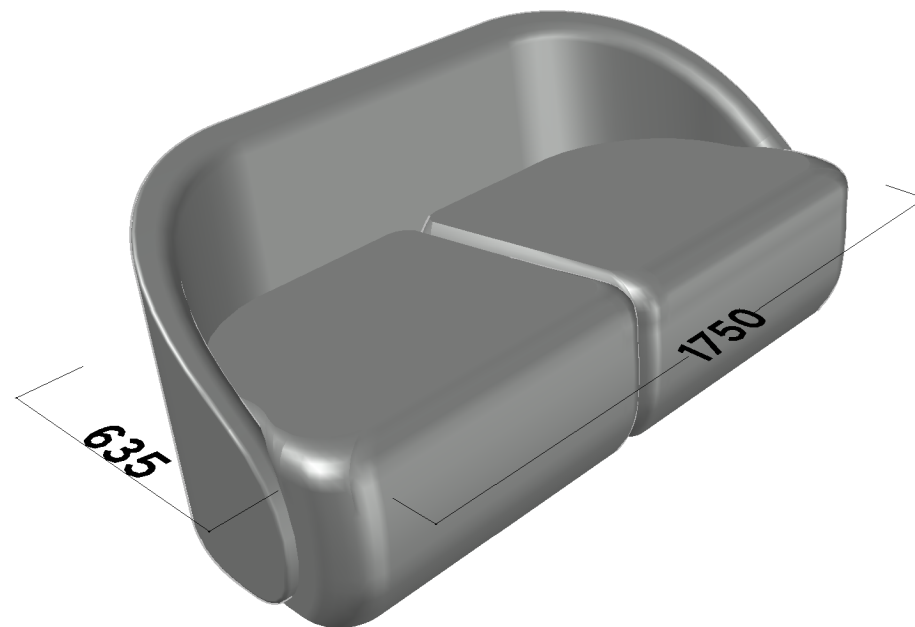

tikamoon

SOF0016

W x D x H (mm)
1840x750x910