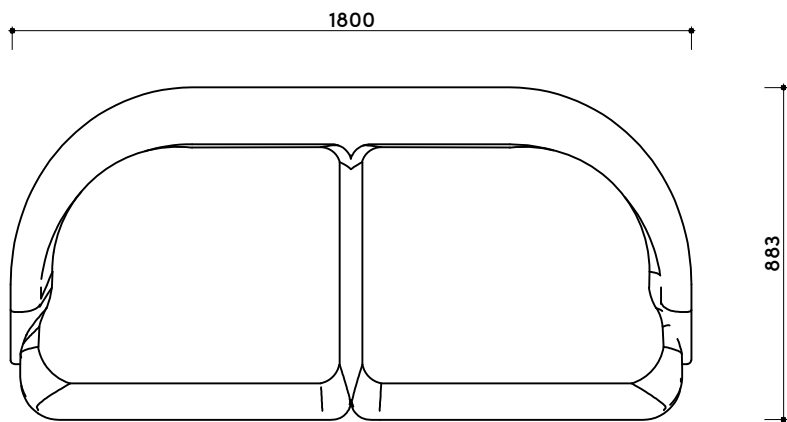

tikamoon

SOF0016

W x D x H (mm)
1840x750x910