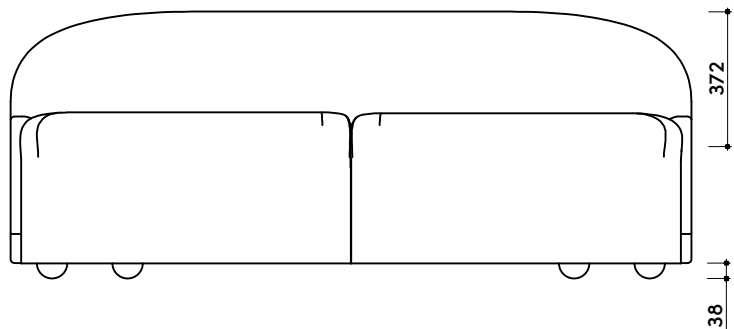

tikamoon

SOF0016

W x D x H (mm)
1840x750x910