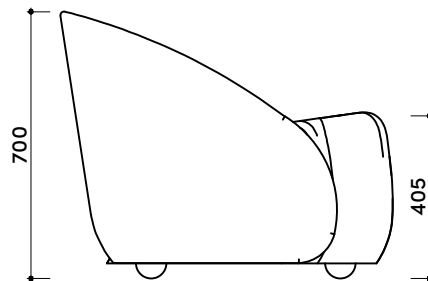

tikamoon

SOF0016

W x D x H (mm)
1840x750x910