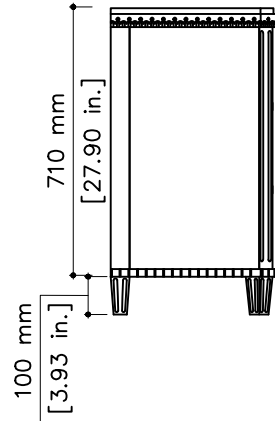

tikamoon

W x D x H
 (A) 885 x 335 x 175 mm

W x D x H
 (A) 34.84 x 13.18 x 6.88 in.

SM223_2

W x D x H (mm)
 1080 x 515 x 910

W x D x H (in.)
 42.51 x 20.27 x 35.82