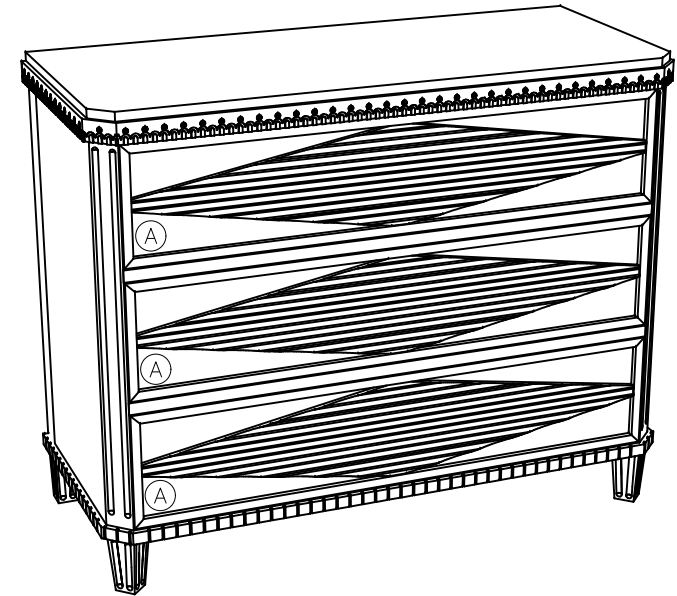

tikamoon

W x D x H
 (A) 885 x 335 x 175 mm

W x D x H
 (A) 34.84 x 13.18 x 6.88 in.

SM223_2

W x D x H (mm)
 1080 x 515 x 910

W x D x H (in.)
 42.51 x 20.27 x 35.82