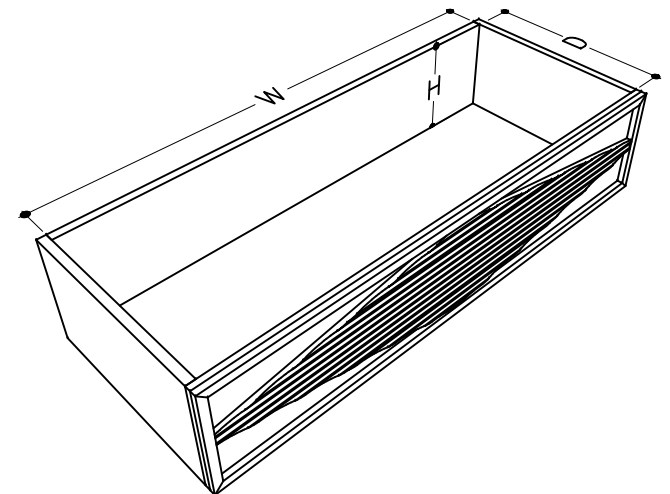

tikamoon

W x D x H
 (A) 885 x 335 x 175 mm

W x D x H
 (A) 34.84 x 13.18 x 6.88 in.

SM223_2

W x D x H (mm)
 1080 x 515 x 910

W x D x H (in.)
 42.51 x 20.27 x 35.82