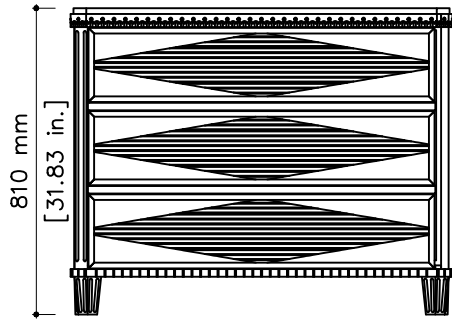

tikamoon

W x D x H
 (A) 885 x 335 x 175 mm

W x D x H
 (A) 34.84 x 13.18 x 6.88 in.

SM223_2

W x D x H (mm)
 1080 x 515 x 910

W x D x H (in.)
 42.51 x 20.27 x 35.82