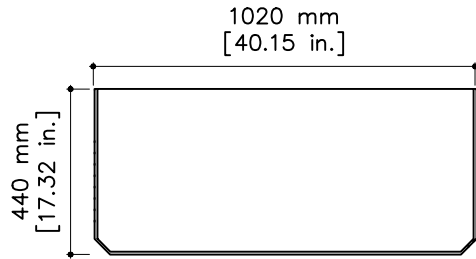

tikamoon

W x D x H
 (A) 885 x 335 x 175 mm

W x D x H
 (A) 34.84 x 13.18 x 6.88 in.

SM223_2

W x D x H (mm)
 1080 x 515 x 910

W x D x H (in.)
 42.51 x 20.27 x 35.82